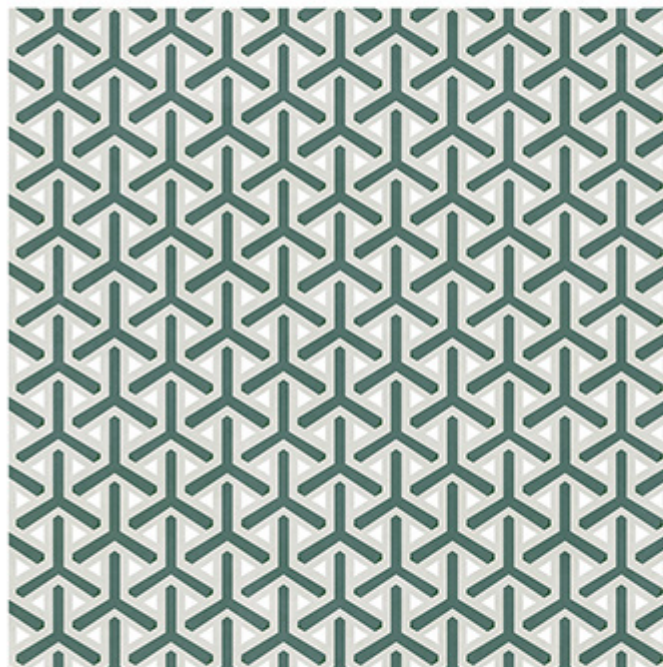

600X  
600mm | Series  
Matt  
WATERPROOF

➤ DECOR 111

600X  
600mm | Series  
Matt  
WATERPROOF

600X  
600mm | Series  
Matt  
WATERPROOF

➤ DECOR 115

600X  
600mm | Series  
Matt  
**WATERPROOF**

600x  
600mm | Series  
Matt  
WATERPROOF