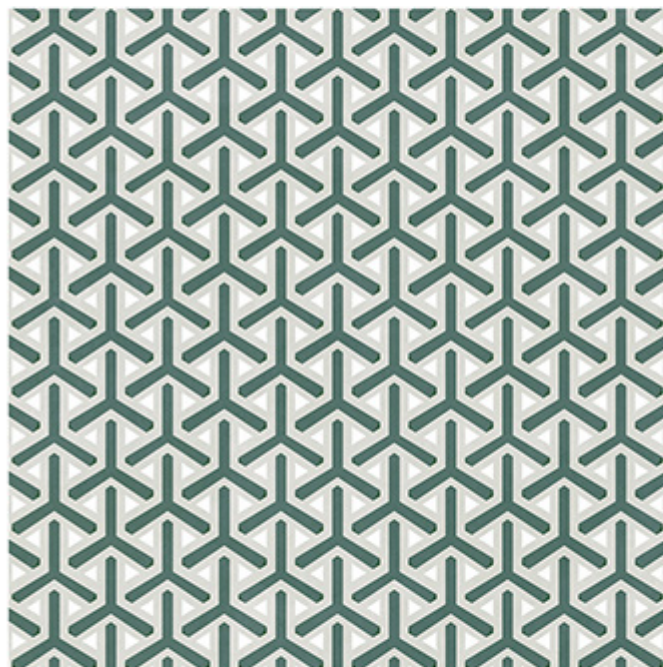

600X  
600mm | Series  
Matt  
WATERPROOF

➤ DECOR 111

600X  
600mm | Series  
Matt  
WATERPROOF

600X  
600mm | Series  
Matt  
WATERPROOF

➤ DECOR 115

600X  
600mm | Series  
Matt  
**WATERPROOF**

600x  
600mm | Series  
Matt  
WATERPROOF