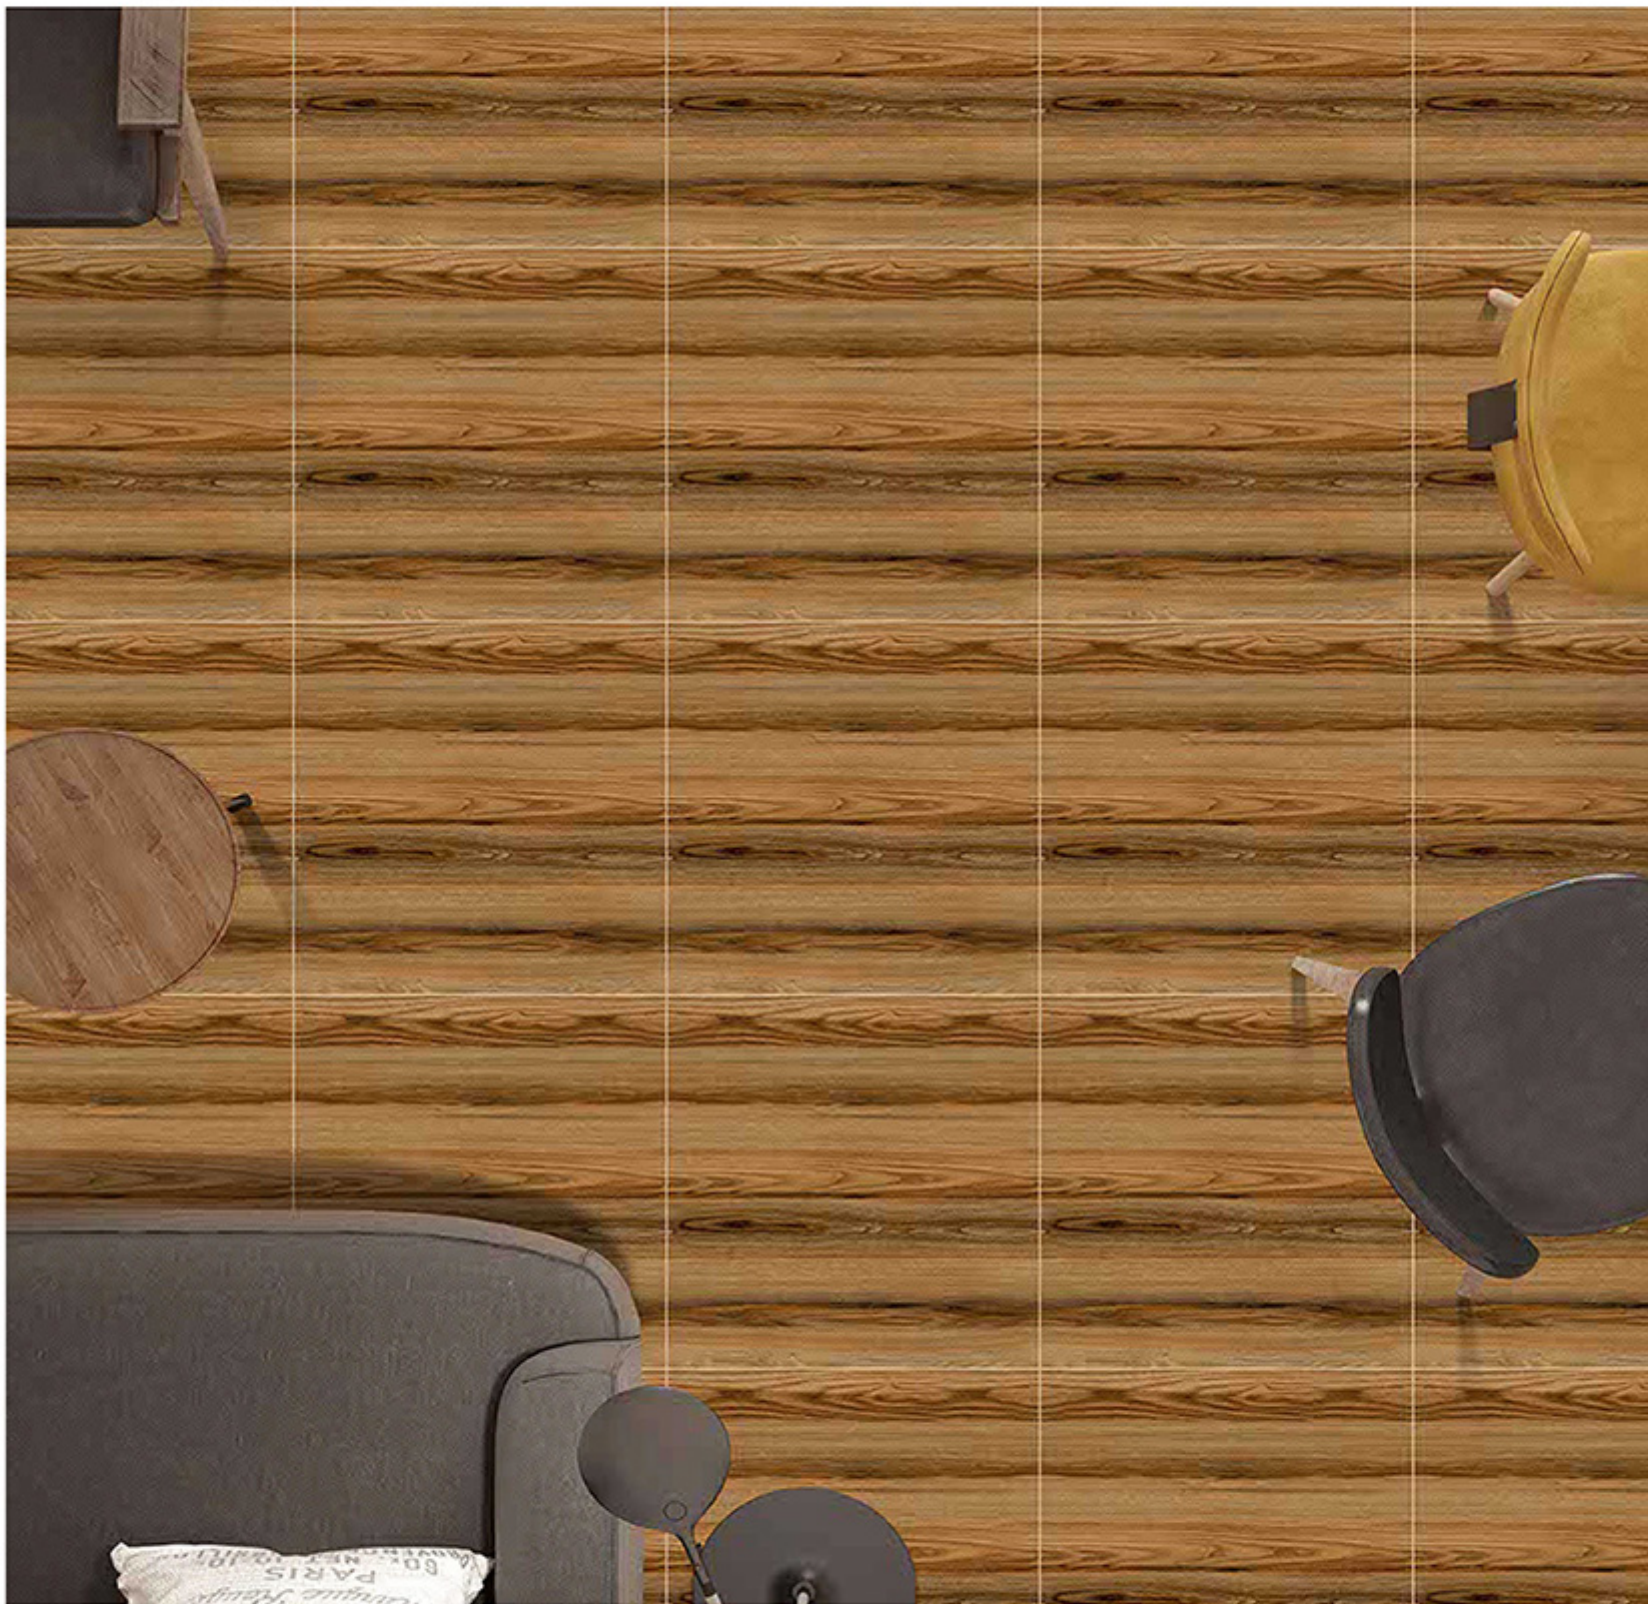

600x  
600mm | Series  
Matt  
WATERPROOF

600X  
600mm | Series  
Matt  
WATERPROOF

➤ JUPITER WHITE

600x  
600mm | Series  
Matt  
WATERPROOF

600X  
600mm | Series  
Matt  
WATERPROOF

➤ LIMBA ROBLE

600x  
600mm | Series  
Matt  
WATERPROOF