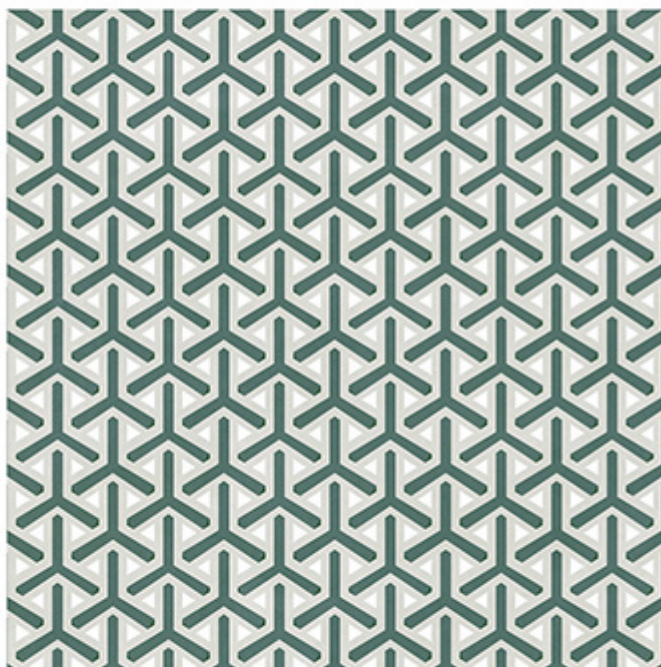

600X  
600mm | Series  
Matt  
WATERPROOF

➤ DECOR 111

600X  
600mm | Series  
Matt  
WATERPROOF

600X  
600mm | Series  
Matt  
WATERPROOF

➤ DECOR 115

600X  
600mm | Series  
Matt  
**WATERPROOF**

600x  
600mm | Series  
Matt  
WATERPROOF