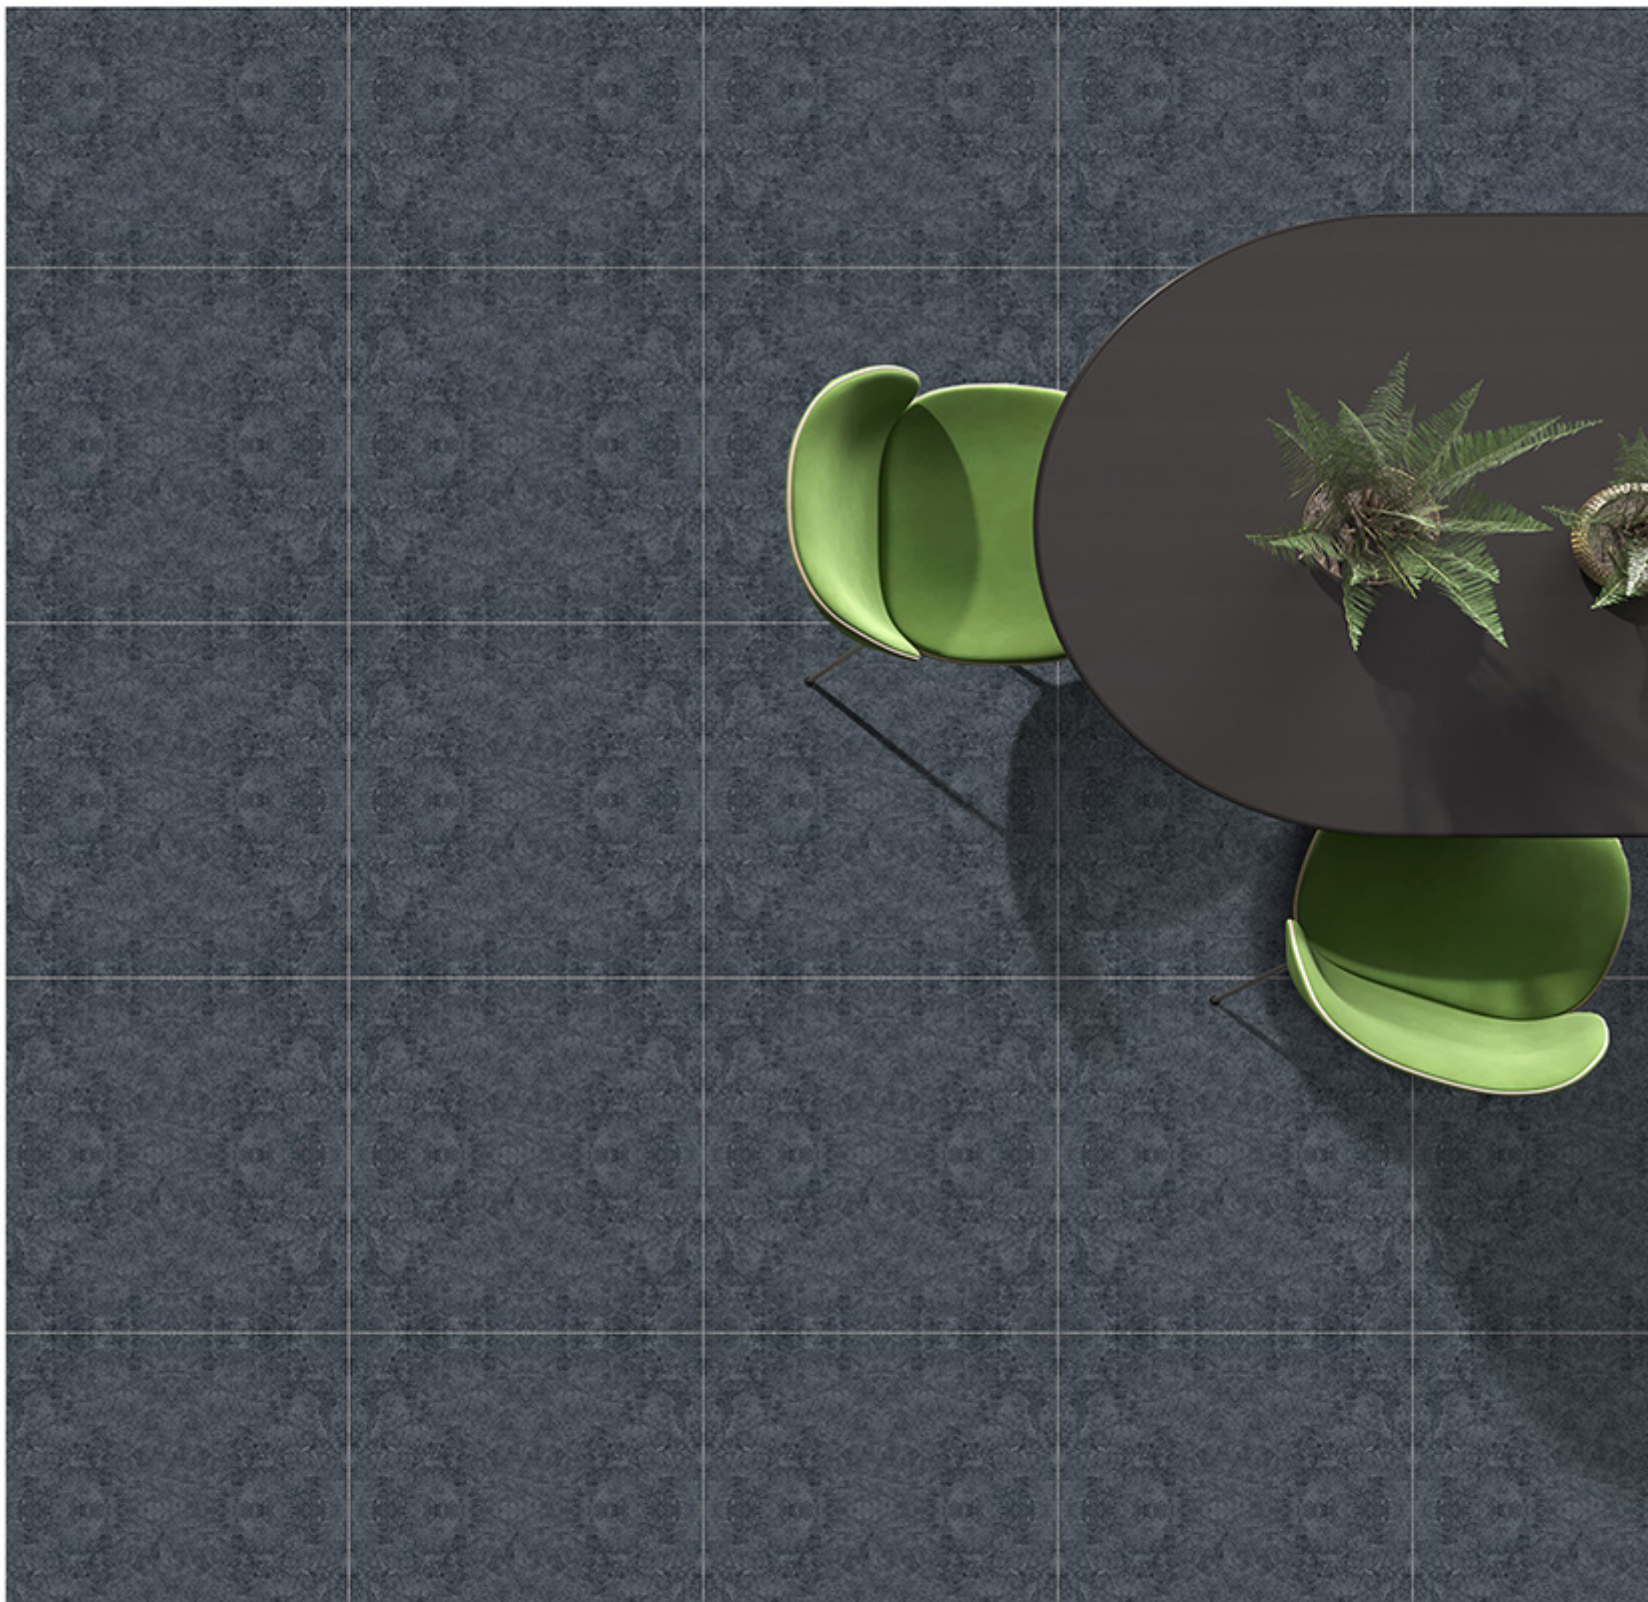

➤ RIVERA NERO

600x  
600mm | Series  
Matt  
WATERPROOF

600X  
600mm | Series  
Matt  
WATERPROOF

➤ RIVERA SKY

600x  
600mm | Series  
Matt  
WATERPROOF

600x  
600mm | Series  
Matt  
WATERPROOF

➤ ROYAL TRAVENTINO