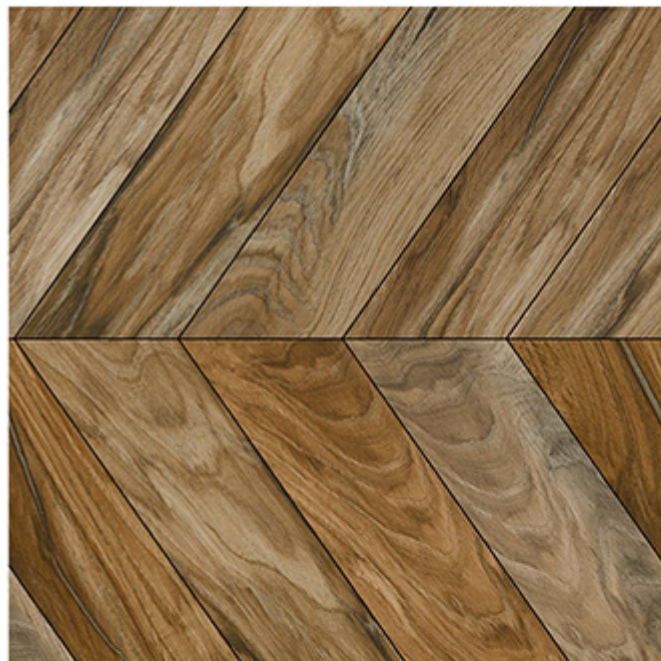

➤ GRIMA IVORY

RANDOM-5

600x  
600mm | Series  
Matt  
WATERPROOF

600x  
600mm | Series  
Matt  
WATERPROOF

➤ IROKA PINE

**600x**  
**600mm** | Series  
**Matt**  
**WATERPROOF**

600x  
600mm | Series  
Matt  
WATERPROOF