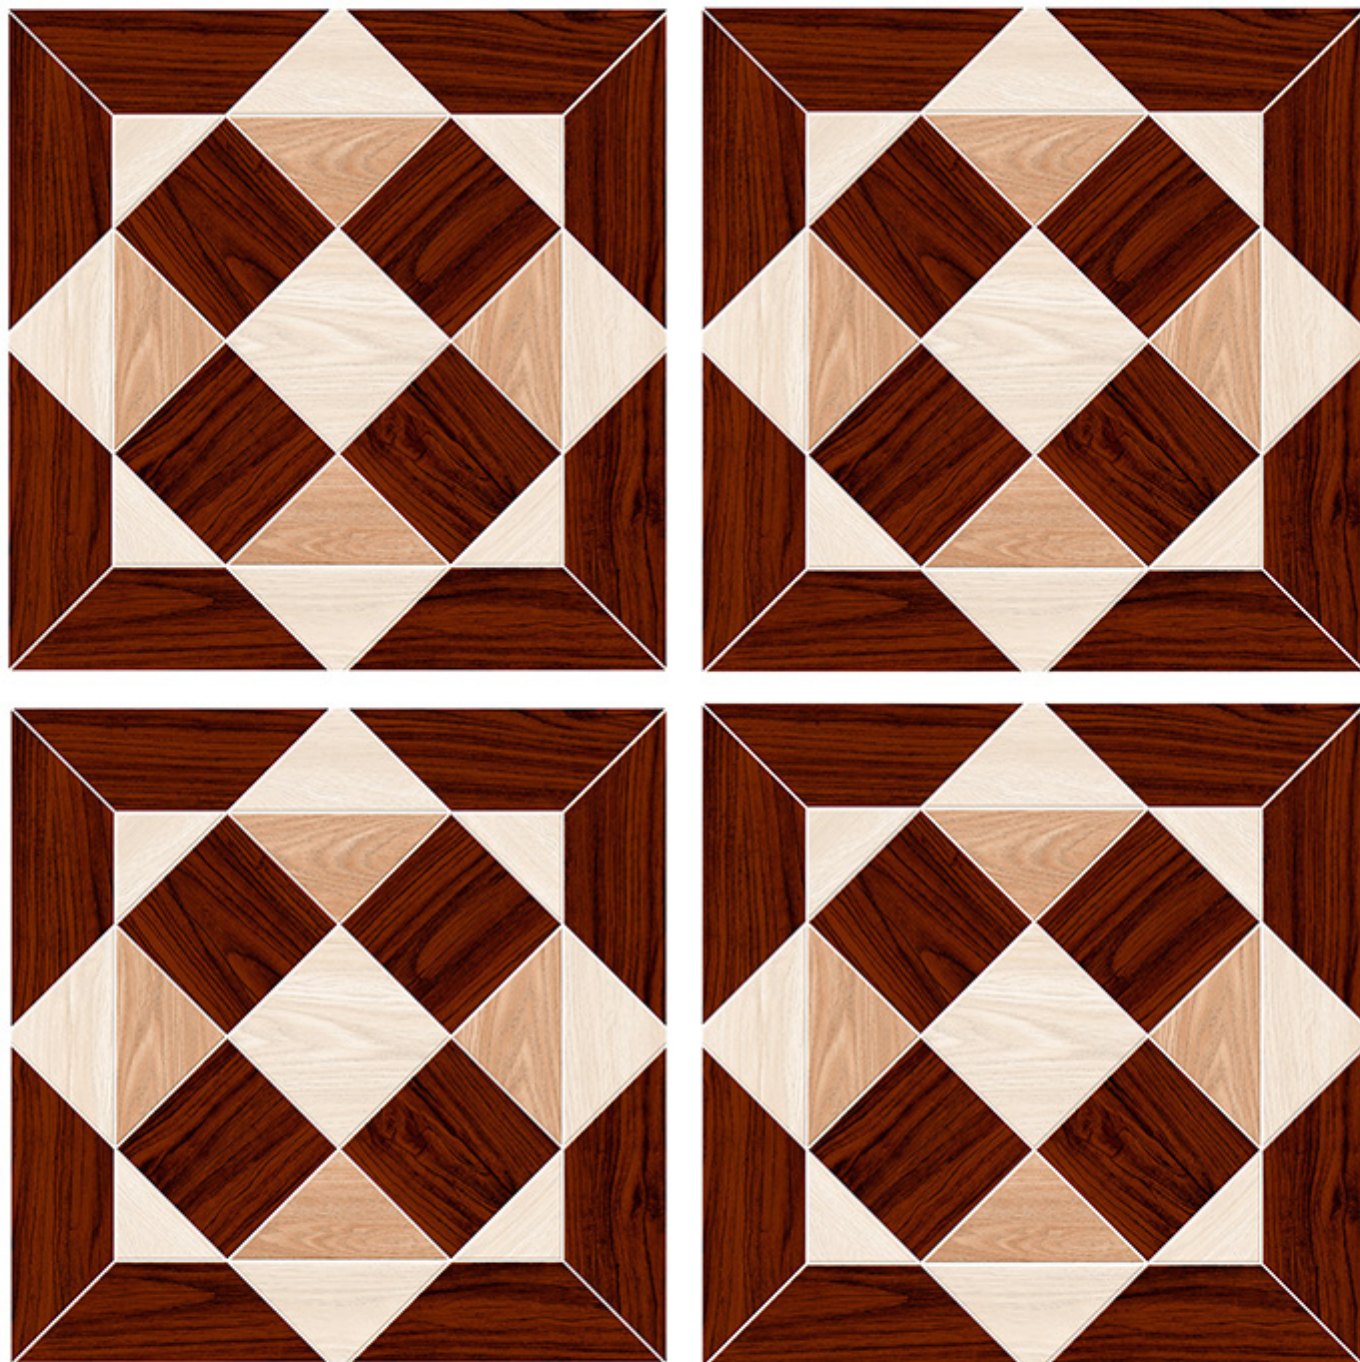

600x
600mm | Series
Matt
WATERPROOF

➤ BRONZE MAROON