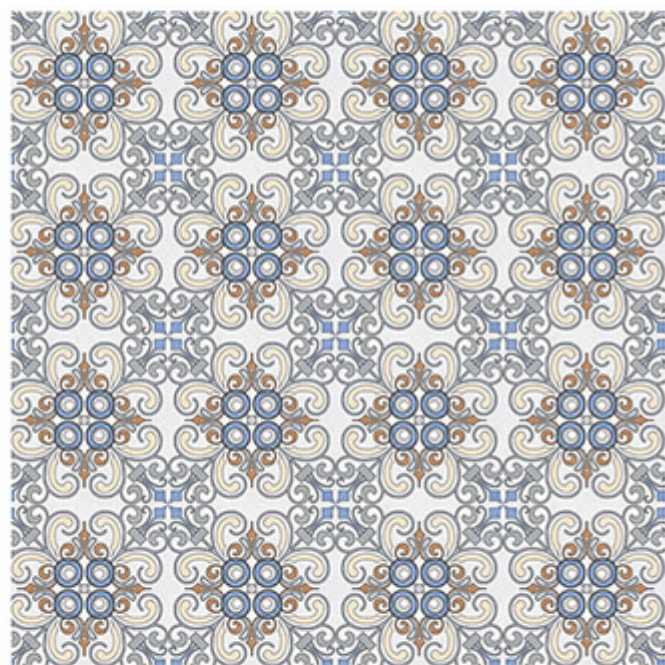

600X
600mm | Series
Matt
WATERPROOF

➤ MONTANA DECOR