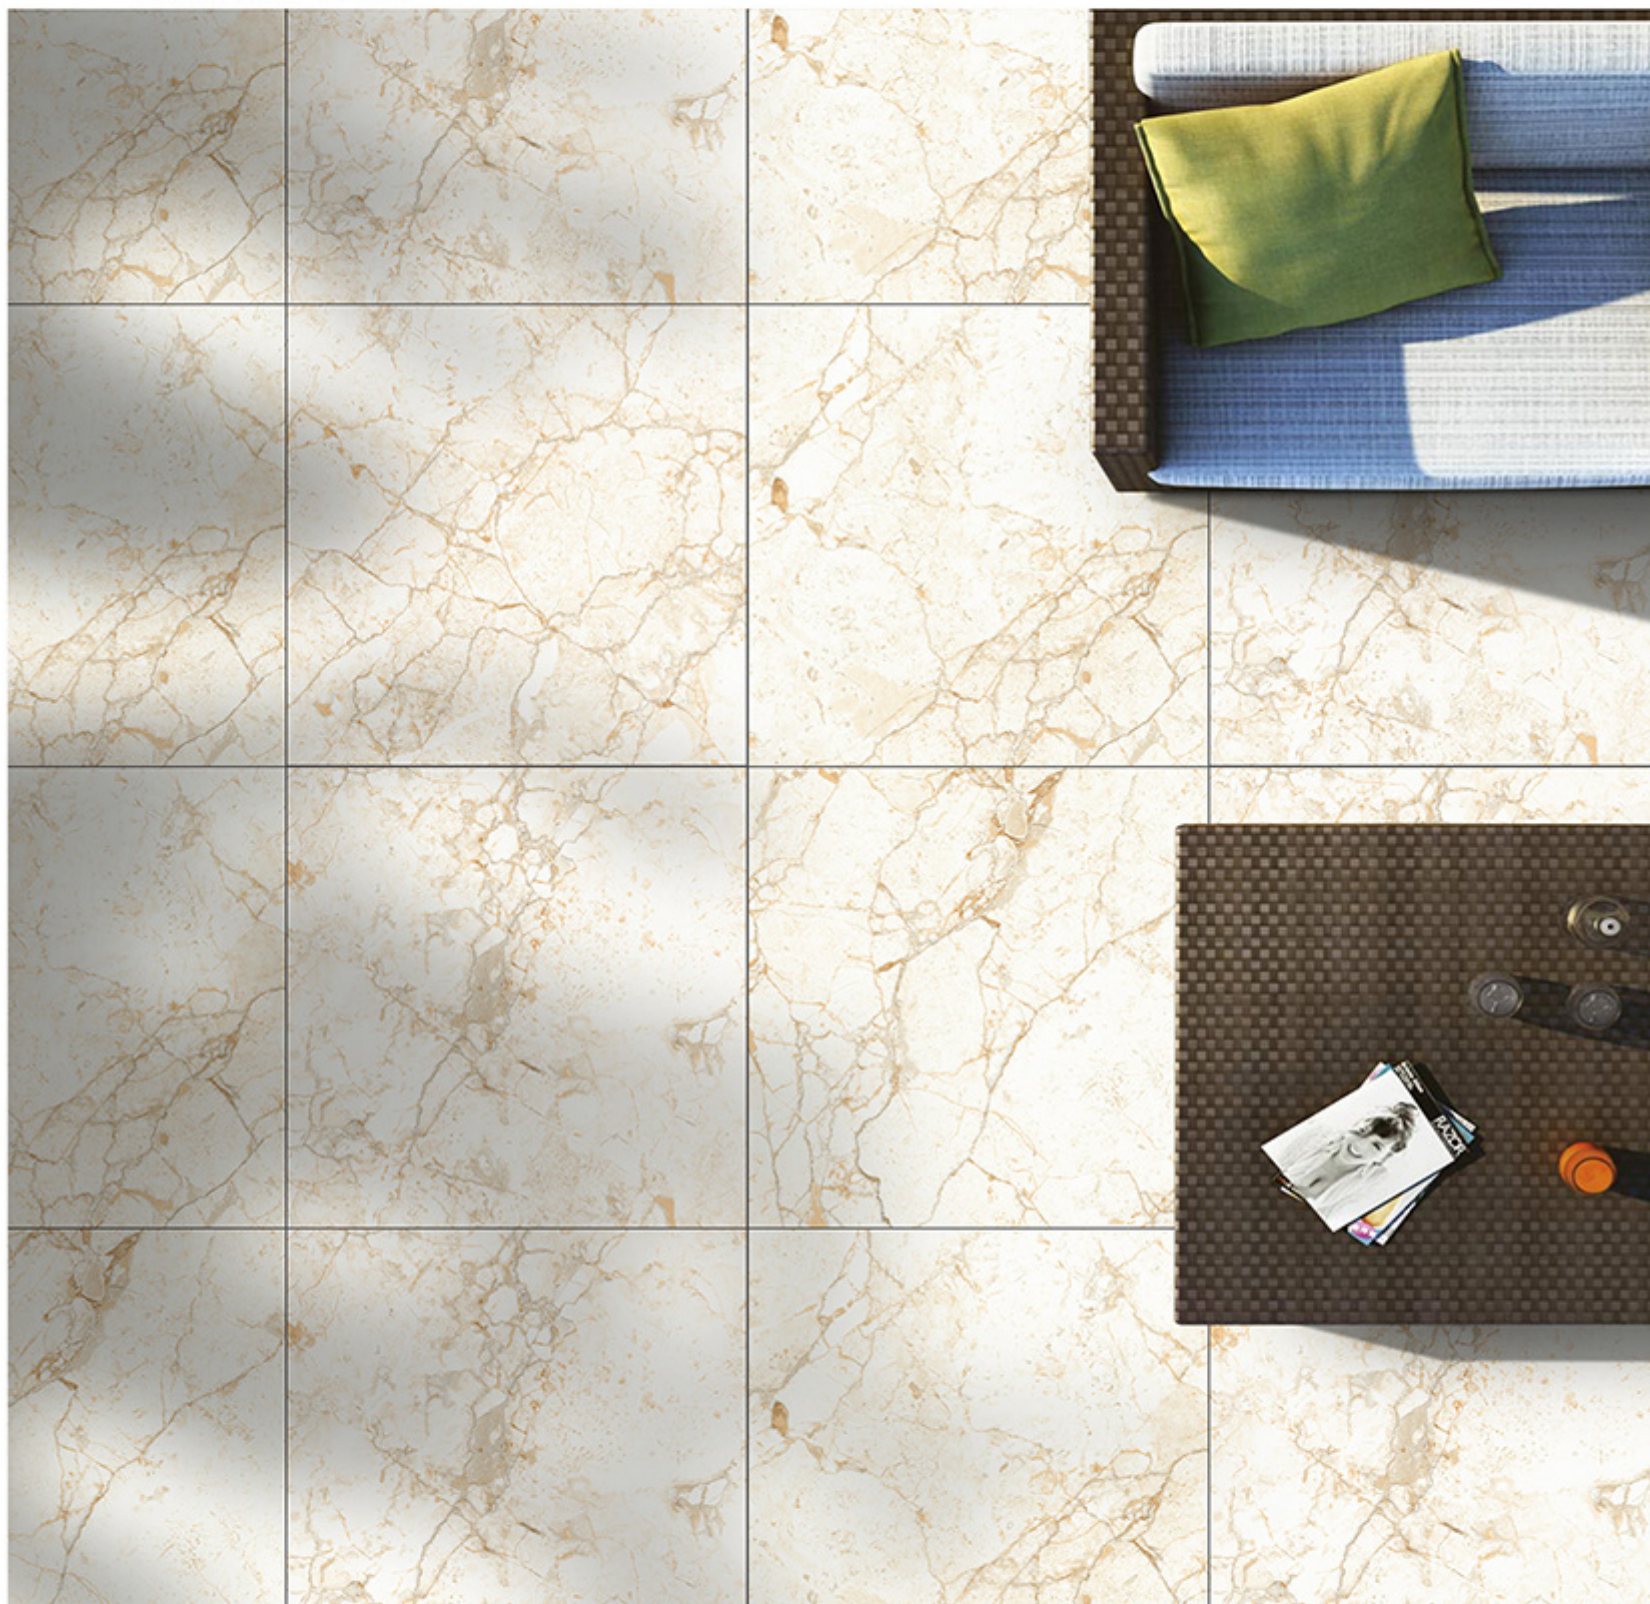

600x
600mm | Series
Matt
WATERPROOF