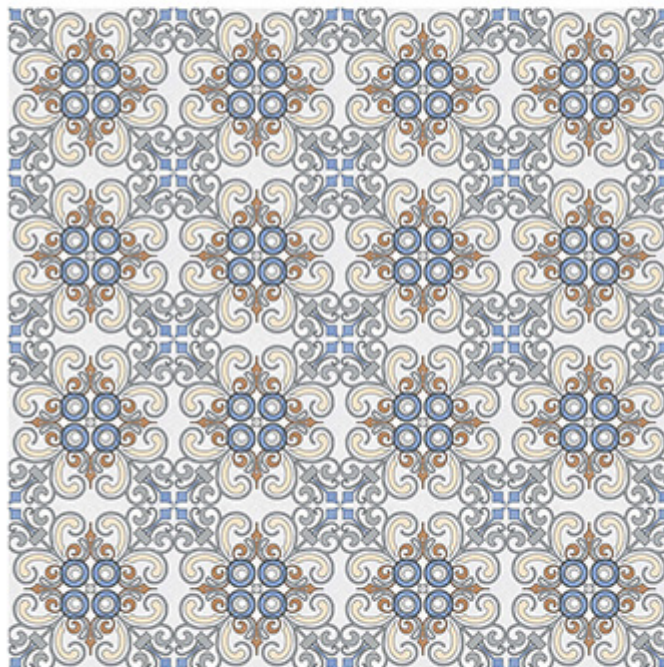

600X
600mm | Series
Matt
WATERPROOF

➤ MONTANA DECOR