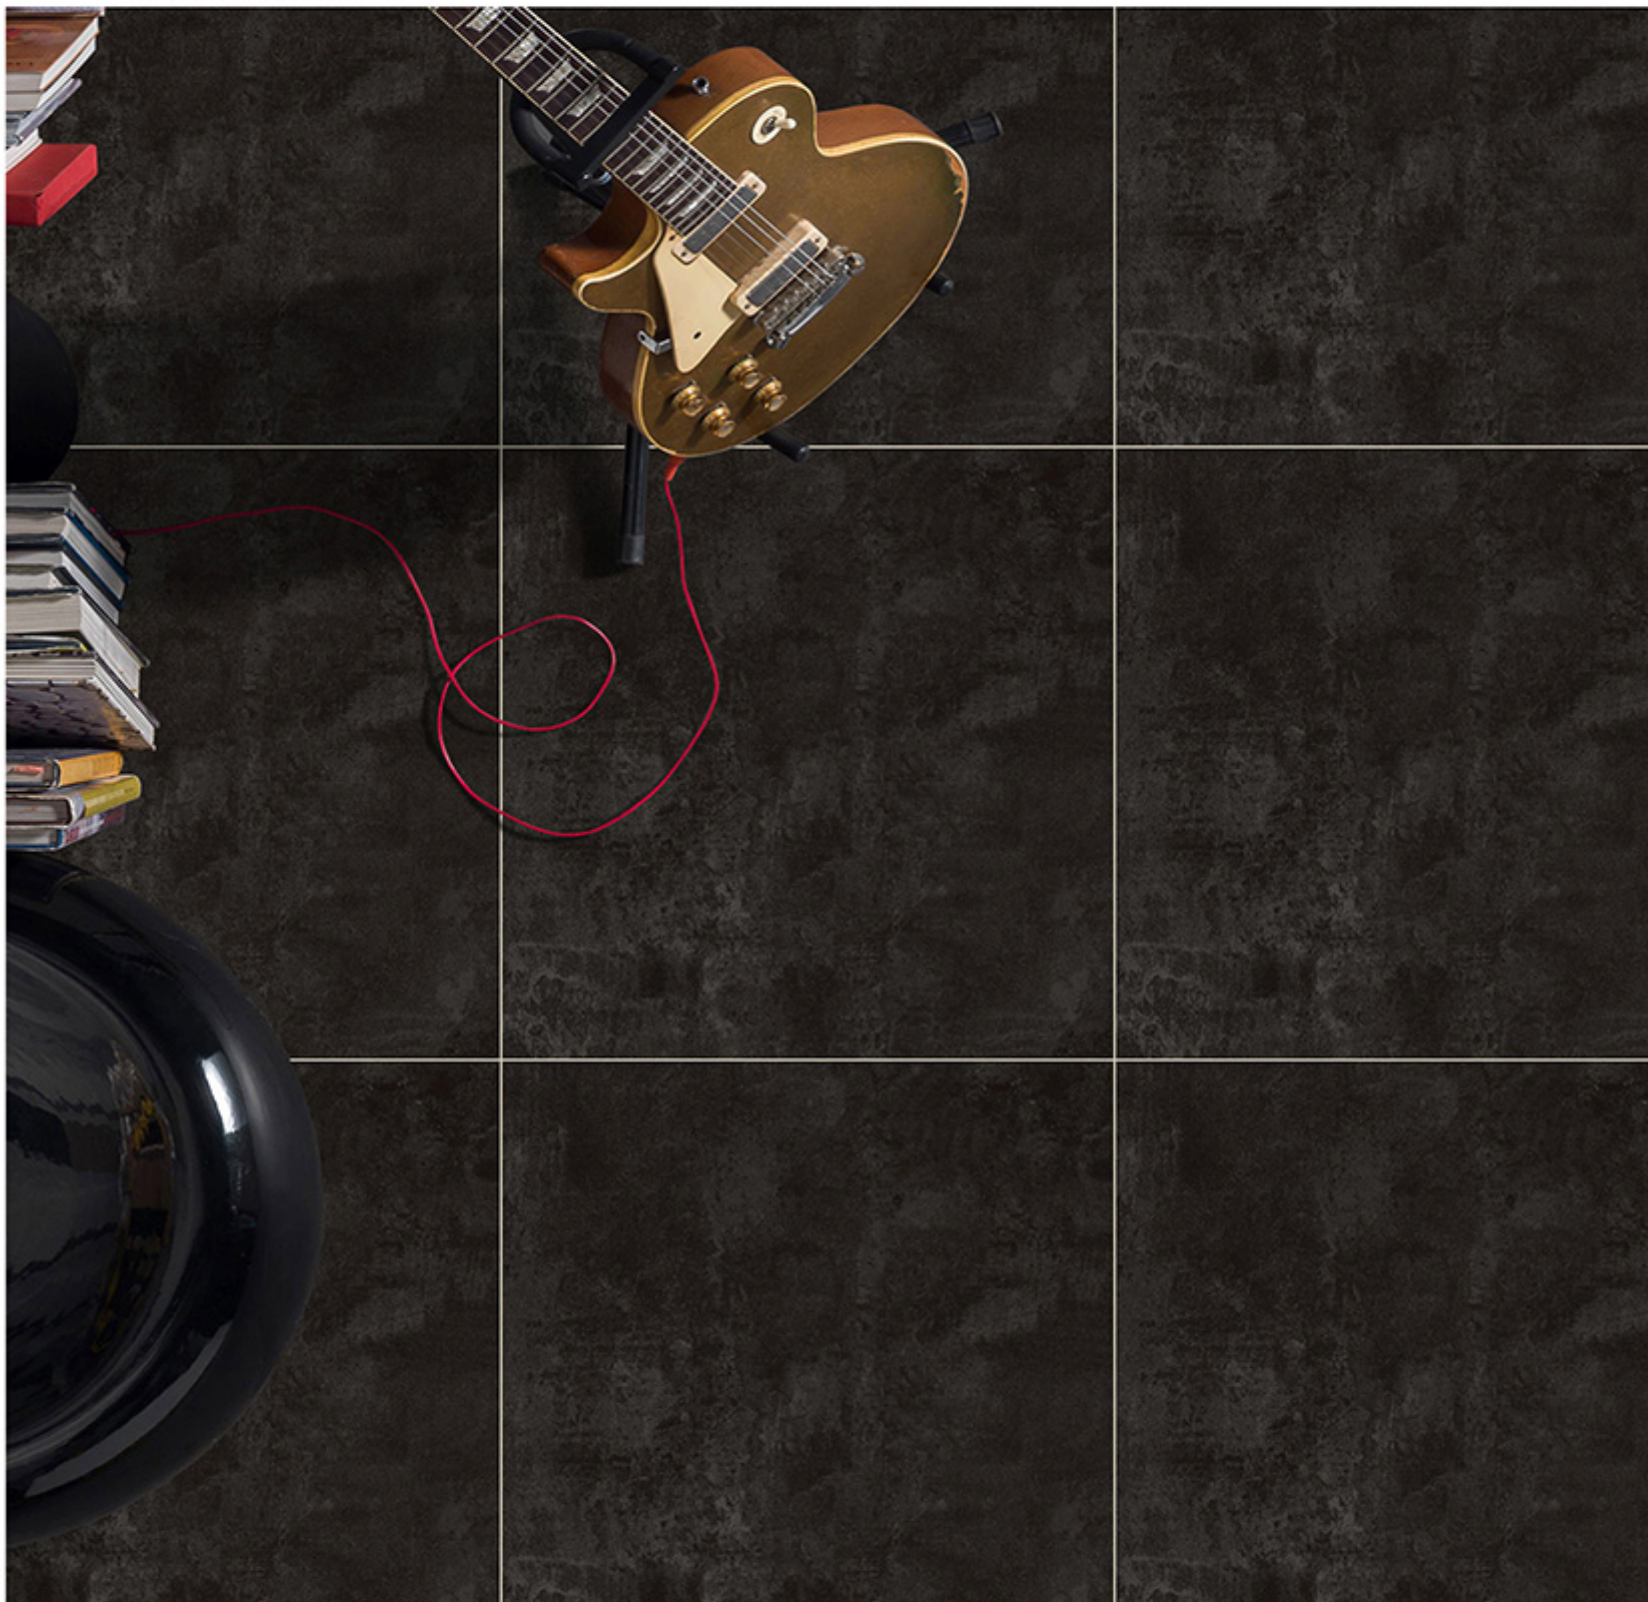

600X
600mm | Series
Matt
WATERPROOF