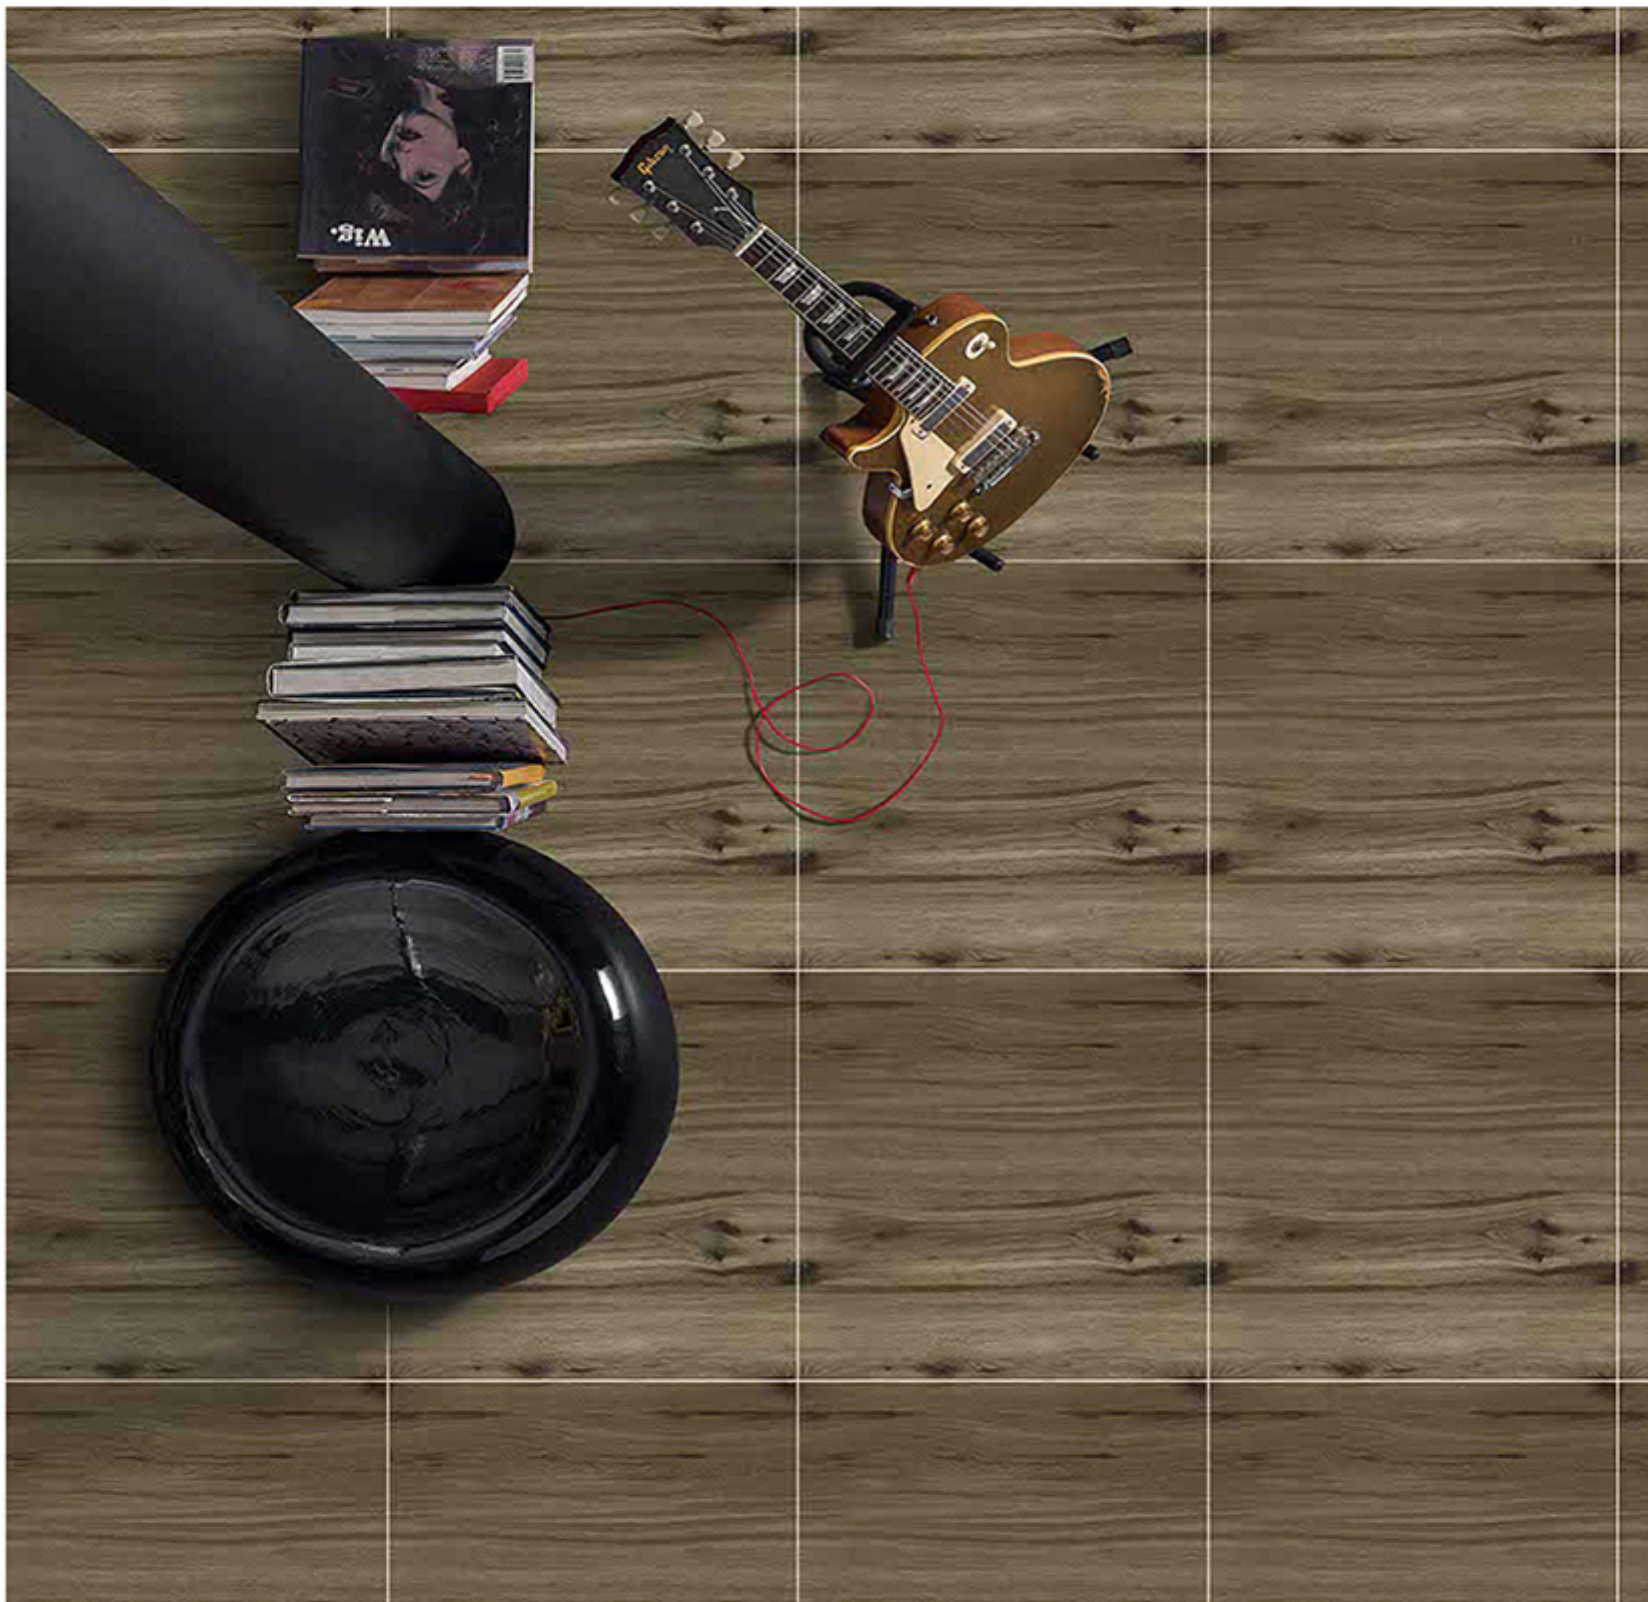

600x  
600mm | Series  
Matt  
WATERPROOF

➤ MIMAS MAPLE

600x  
600mm | Series  
Matt  
WATERPROOF

600X  
600min | Series  
Matt  
WATERPROOF

➤ MIMAS TEAK

600X  
600mm | Series  
Matt  
WATERPROOF

600x  
600mm | Series  
Matt  
WATERPROOF