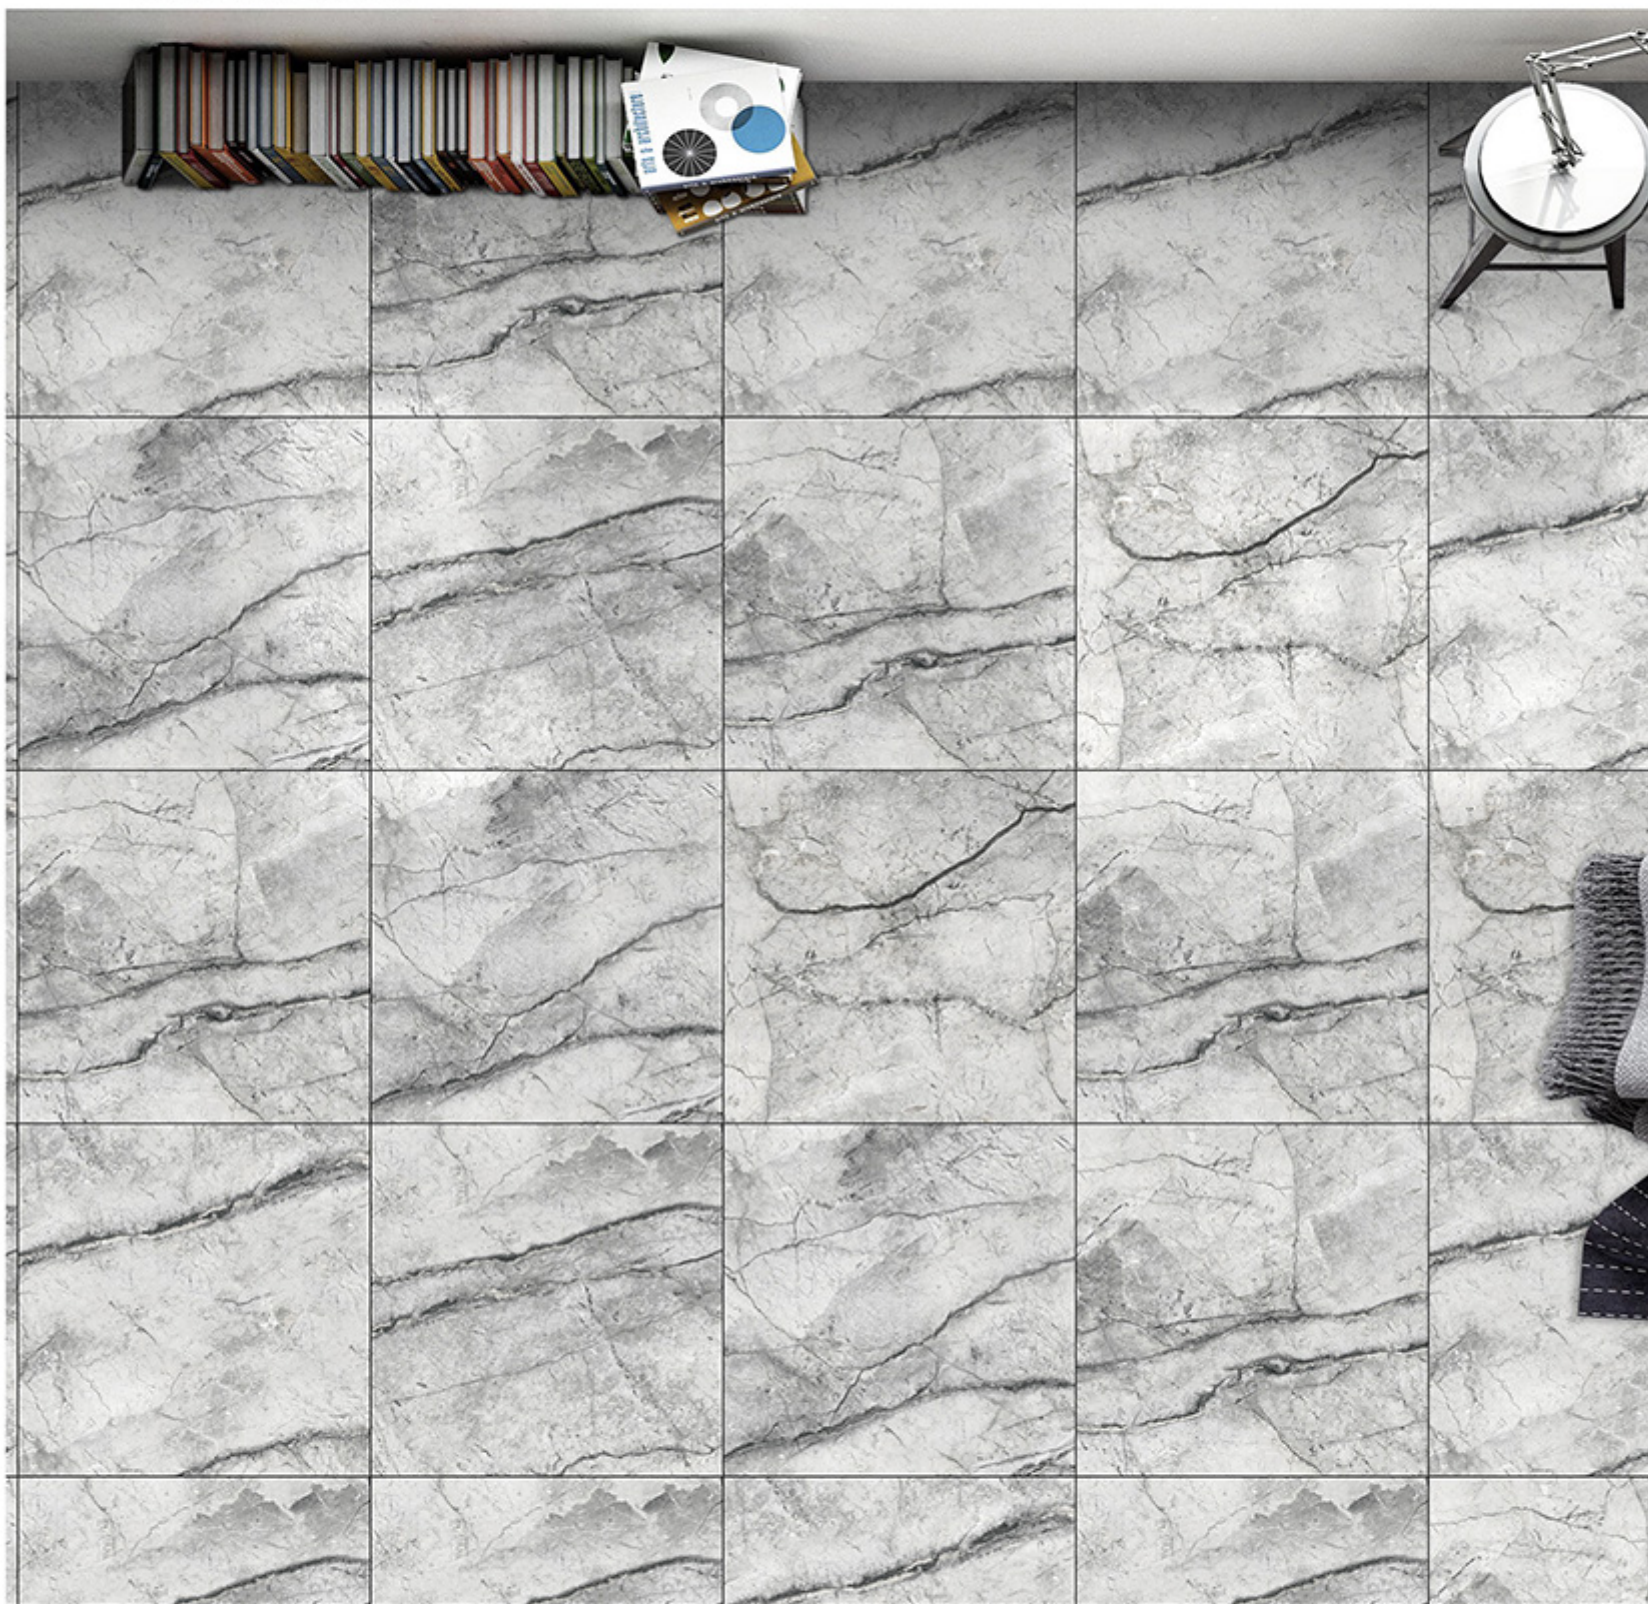

RANDOM-4

600x  
600mm | Series  
Matt  
WATERPROOF

600x  
600mm | Series  
Matt  
WATERPROOF

➤ WILD FOREST GREY

RANDOM-5

600x  
600mm | Series  
Matt  
WATERPROOF

600X  
600mm | Series  
Matt  
WATERPROOF

➤ ZENITH GRAFITE

600x  
600mm | Series  
Matt  
WATERPROOF