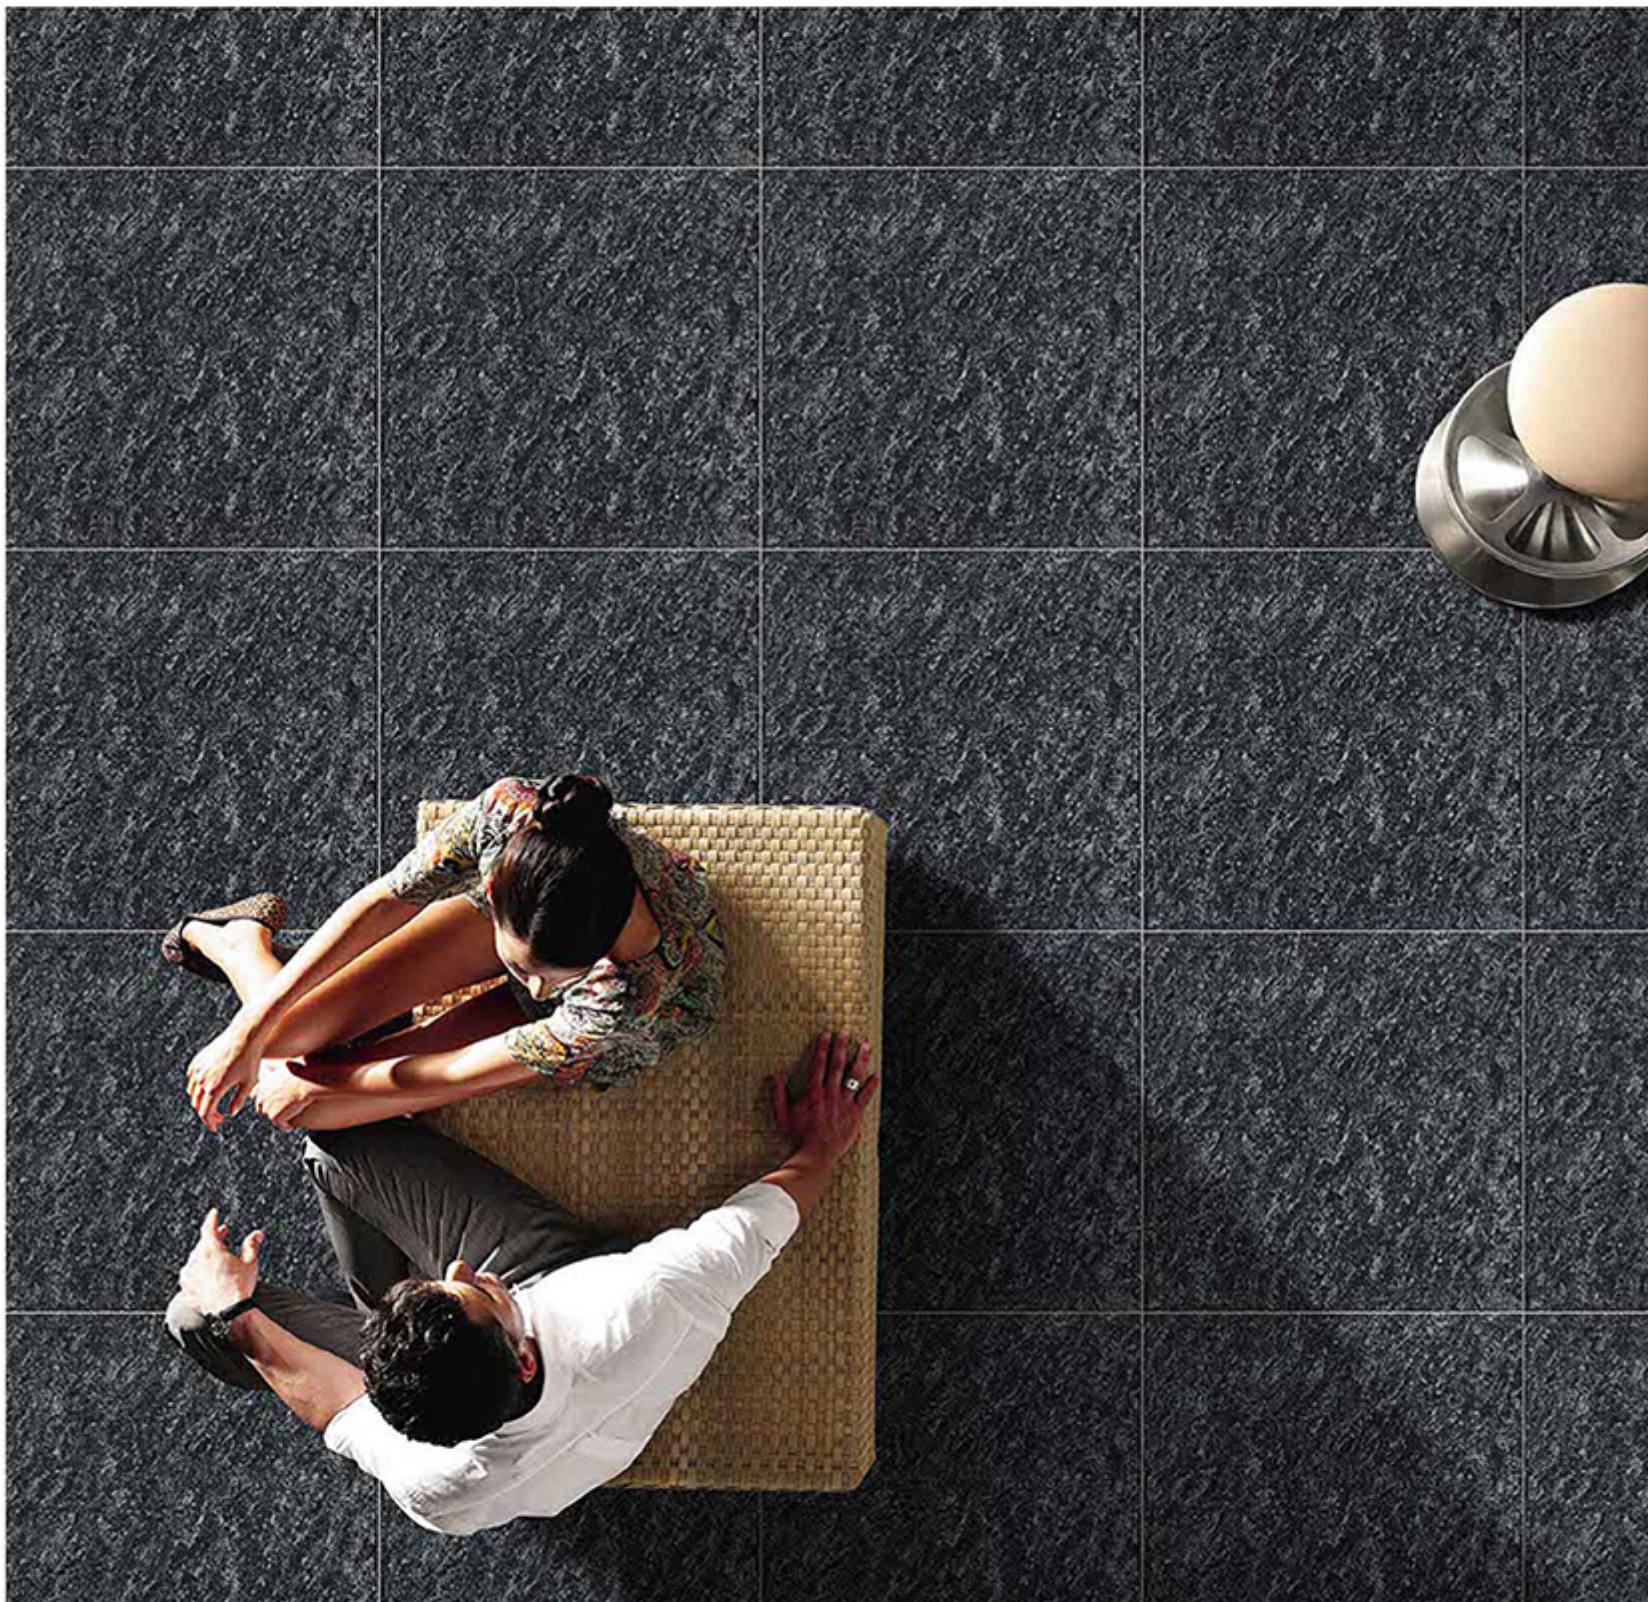

➤ IROKA WENGE

600x600mm | Series  
Matt  
WATERPROOF

600X  
600min | Series  
Matt  
WATERPROOF

➤ JUPITER BLACK

600x  
600mm | Series  
Matt  
WATERPROOF

600X  
600mm | Series  
Matt  
WATERPROOF

➤ JUPITER GREY