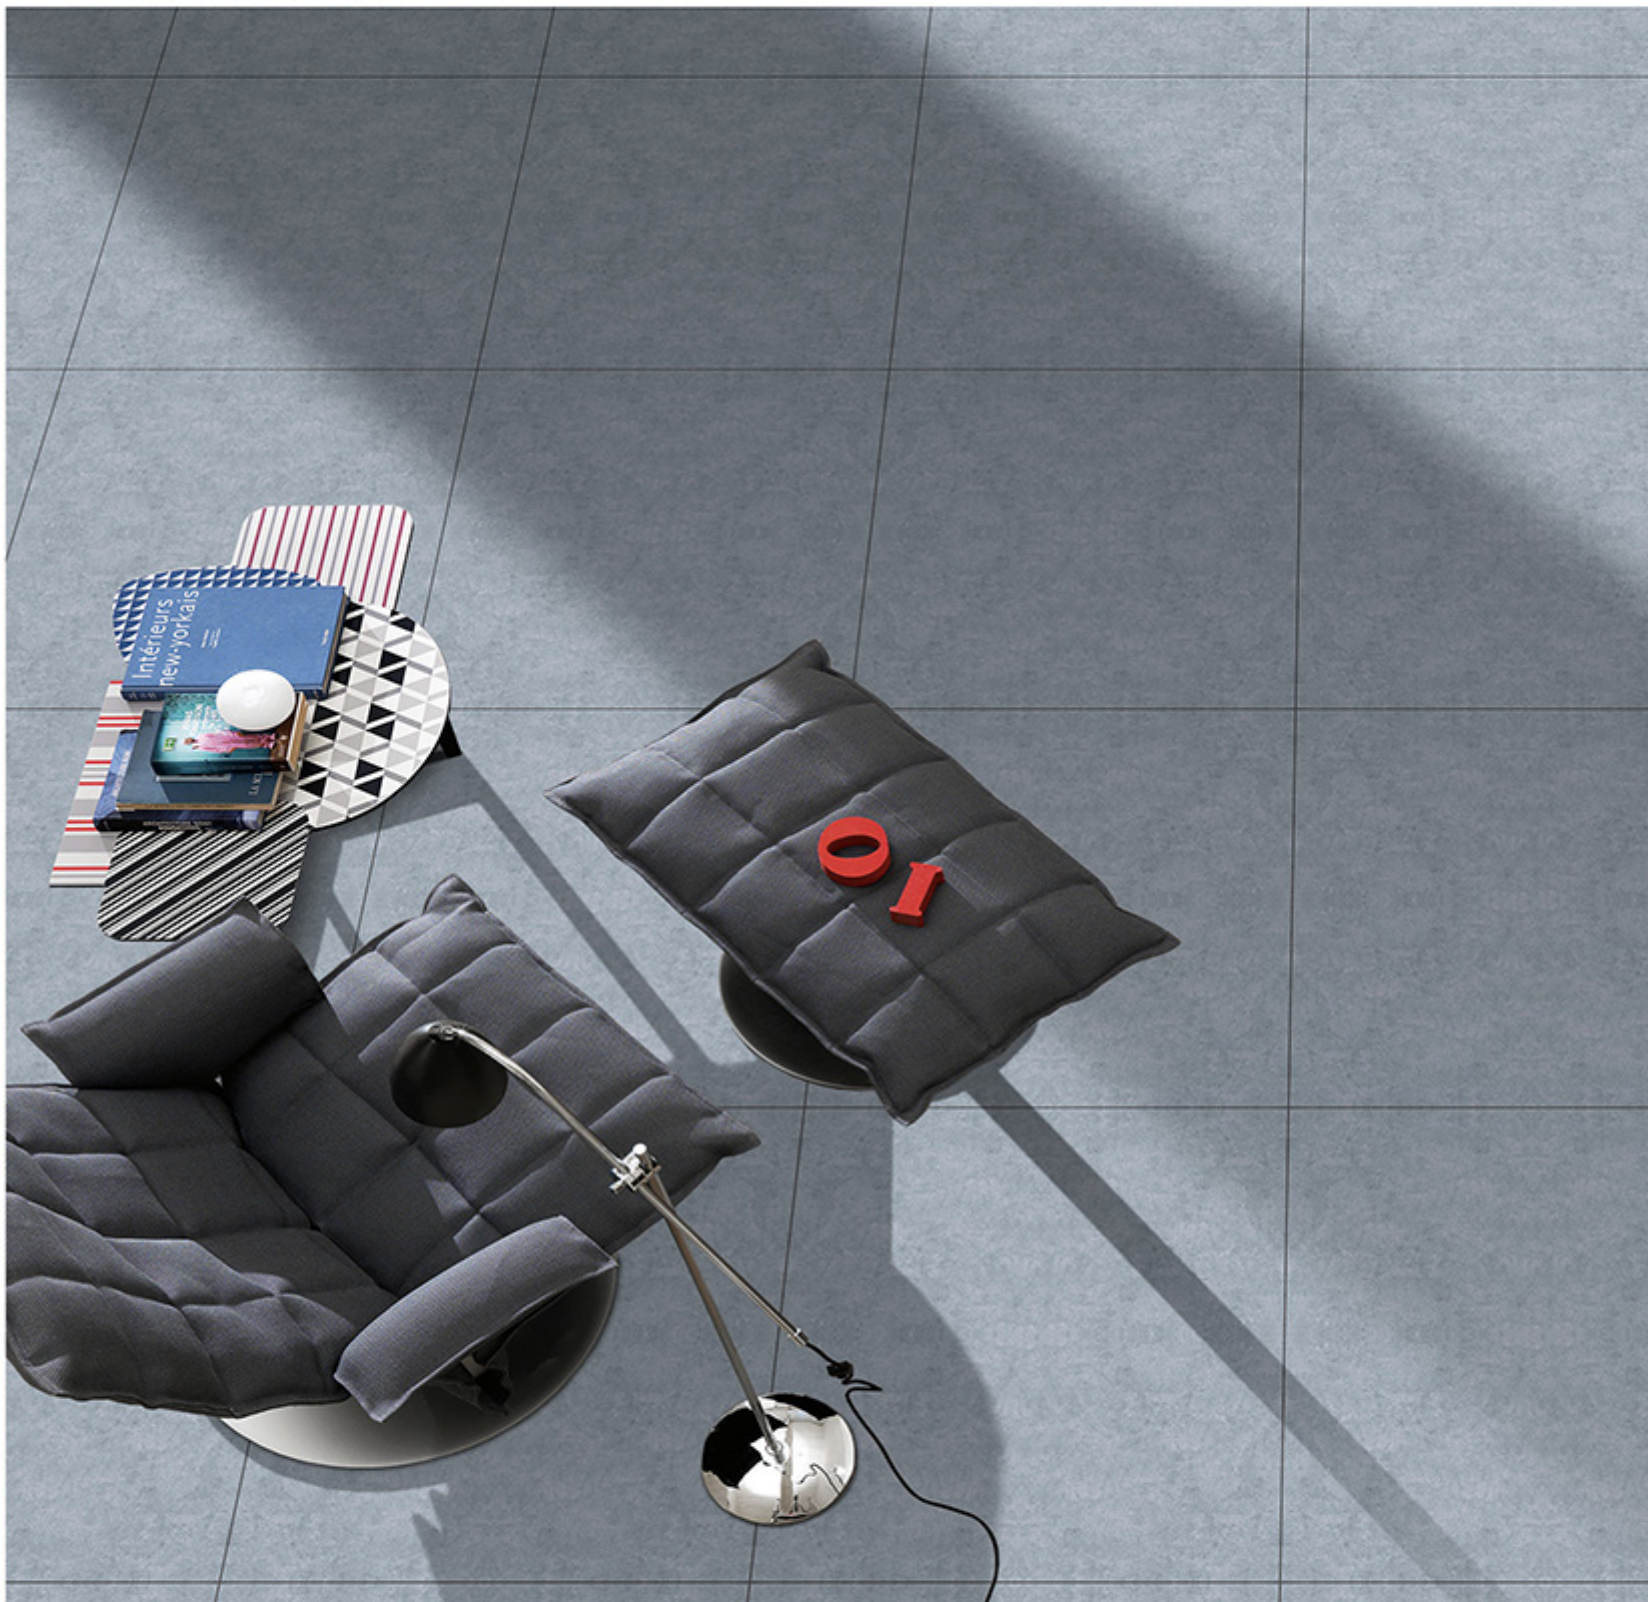

➤ PRESTINE-CREMA

RANDOM-5

600x  
600mm | Series  
Matt  
WATERPROOF

600X  
600mm | Series  
Matt  
WATERPROOF

➤ RIVERA CEMENTO

600x600mm | Series  
Matt  
WATERPROOF

600x  
600mm | Series  
Matt  
WATERPROOF