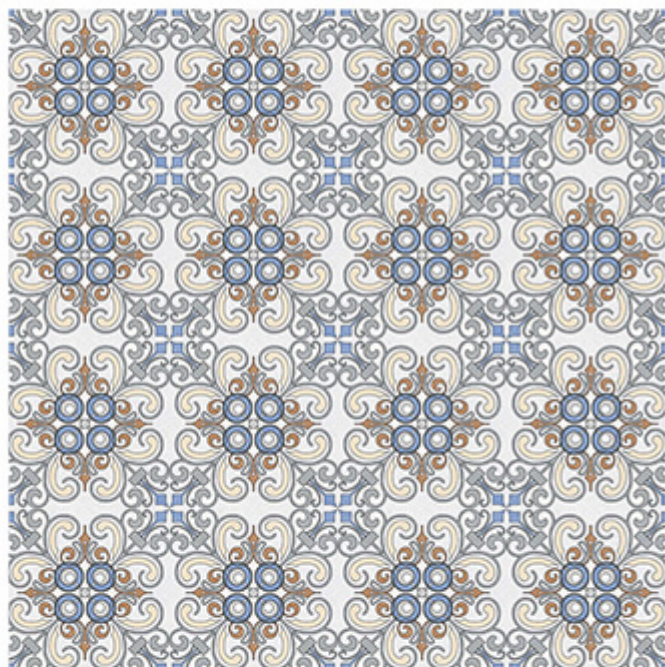

600X
600mm | Series
Matt
WATERPROOF

➤ MONTANA DECOR