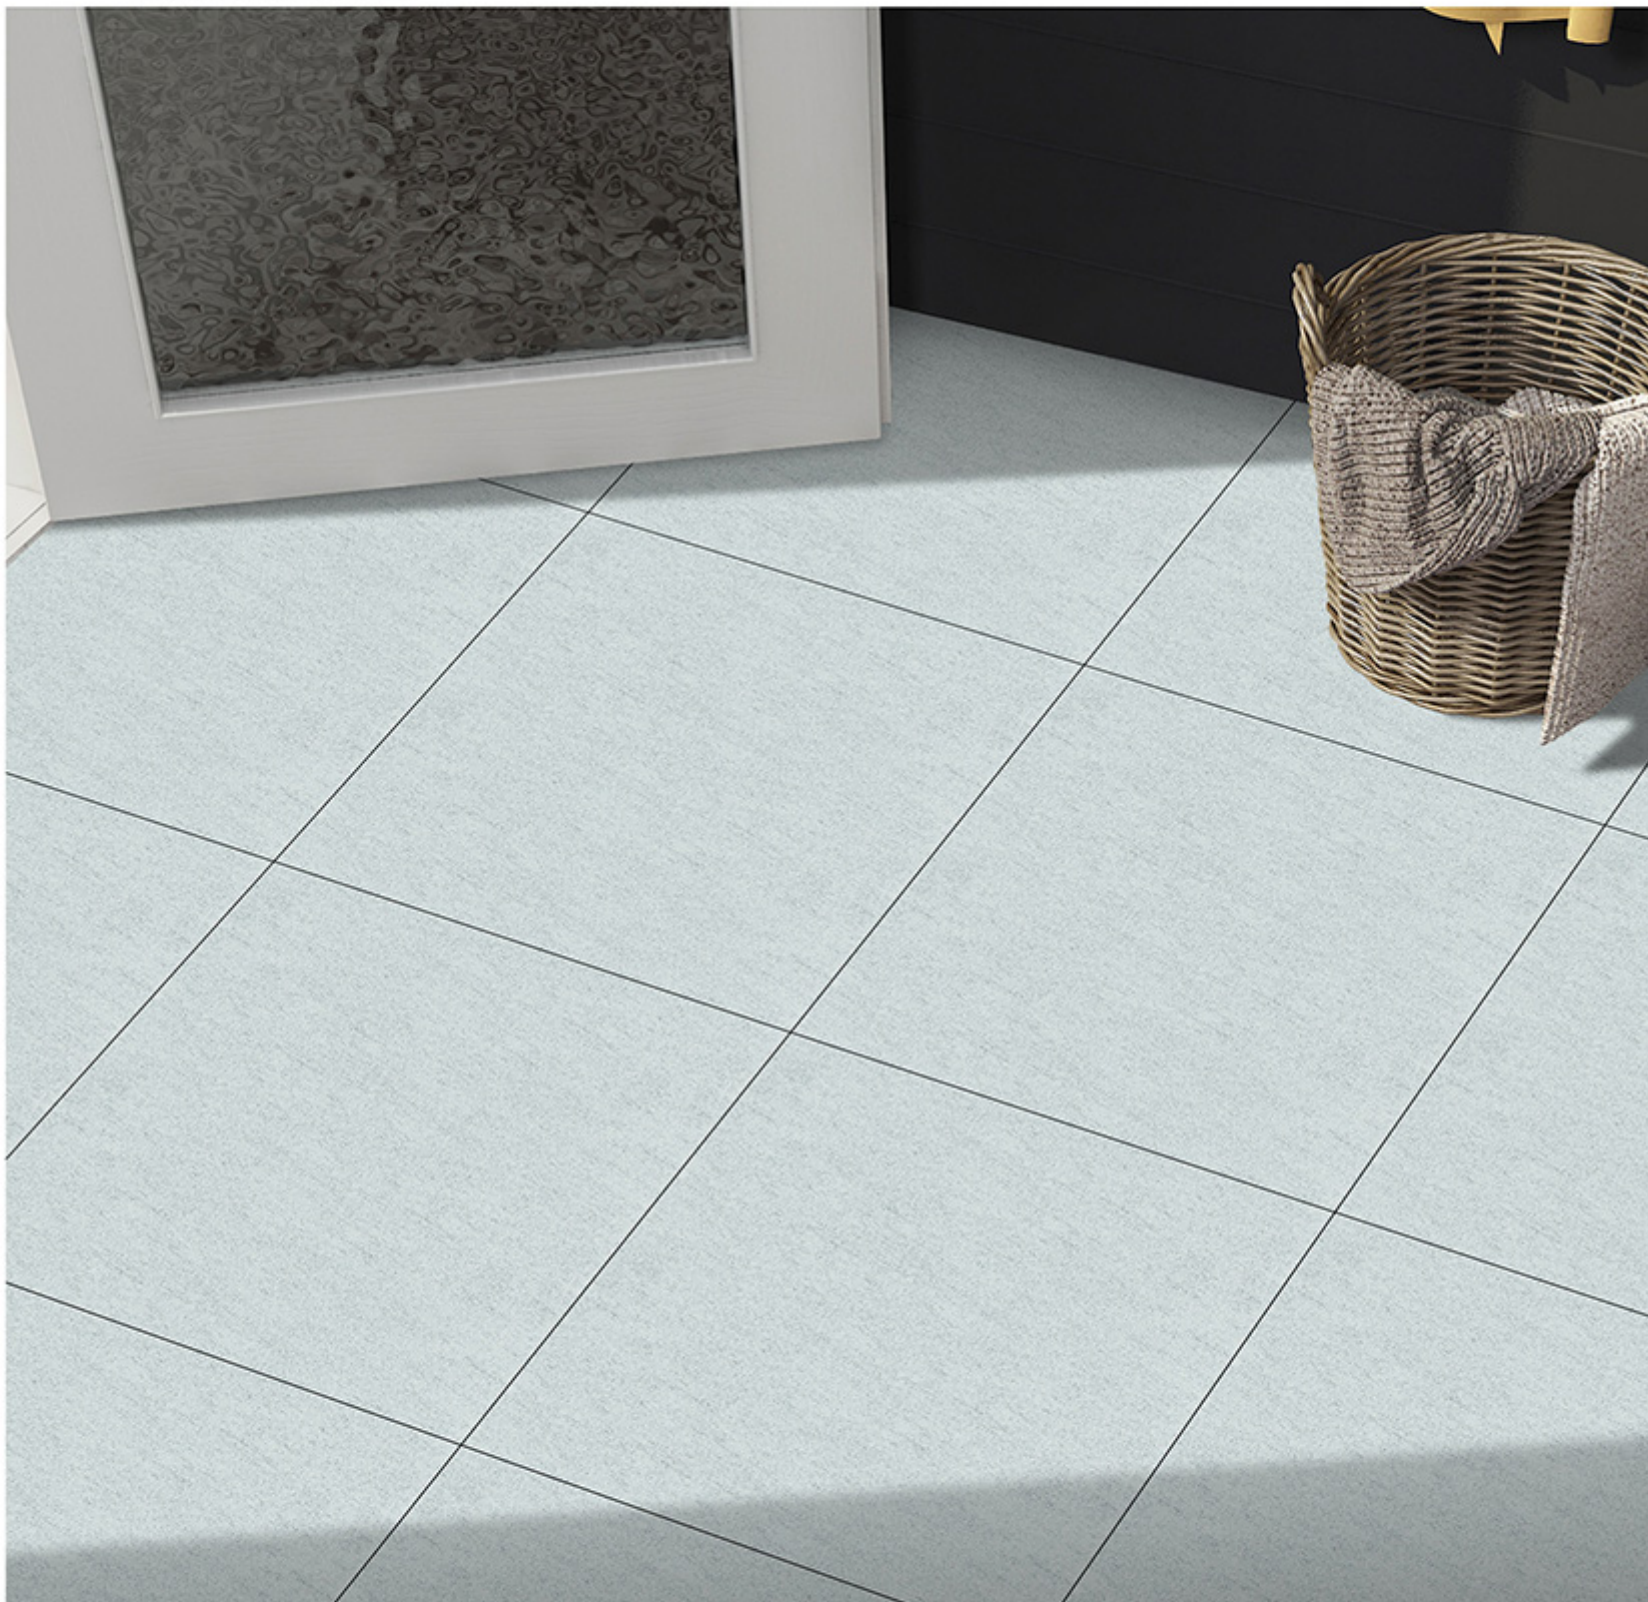

600X | Series  
600min | **Matt**  
**WATERPROOF**

**> AMAZON SILVER**

600x  
600mm | Series  
Matt  
WATERPROOF

**600x**  
**600mm** | Series  
**Matt**  
**WATERPROOF**

**> ANTARA GRIS**

600x  
600mm | Series  
Matt  
WATERPROOF