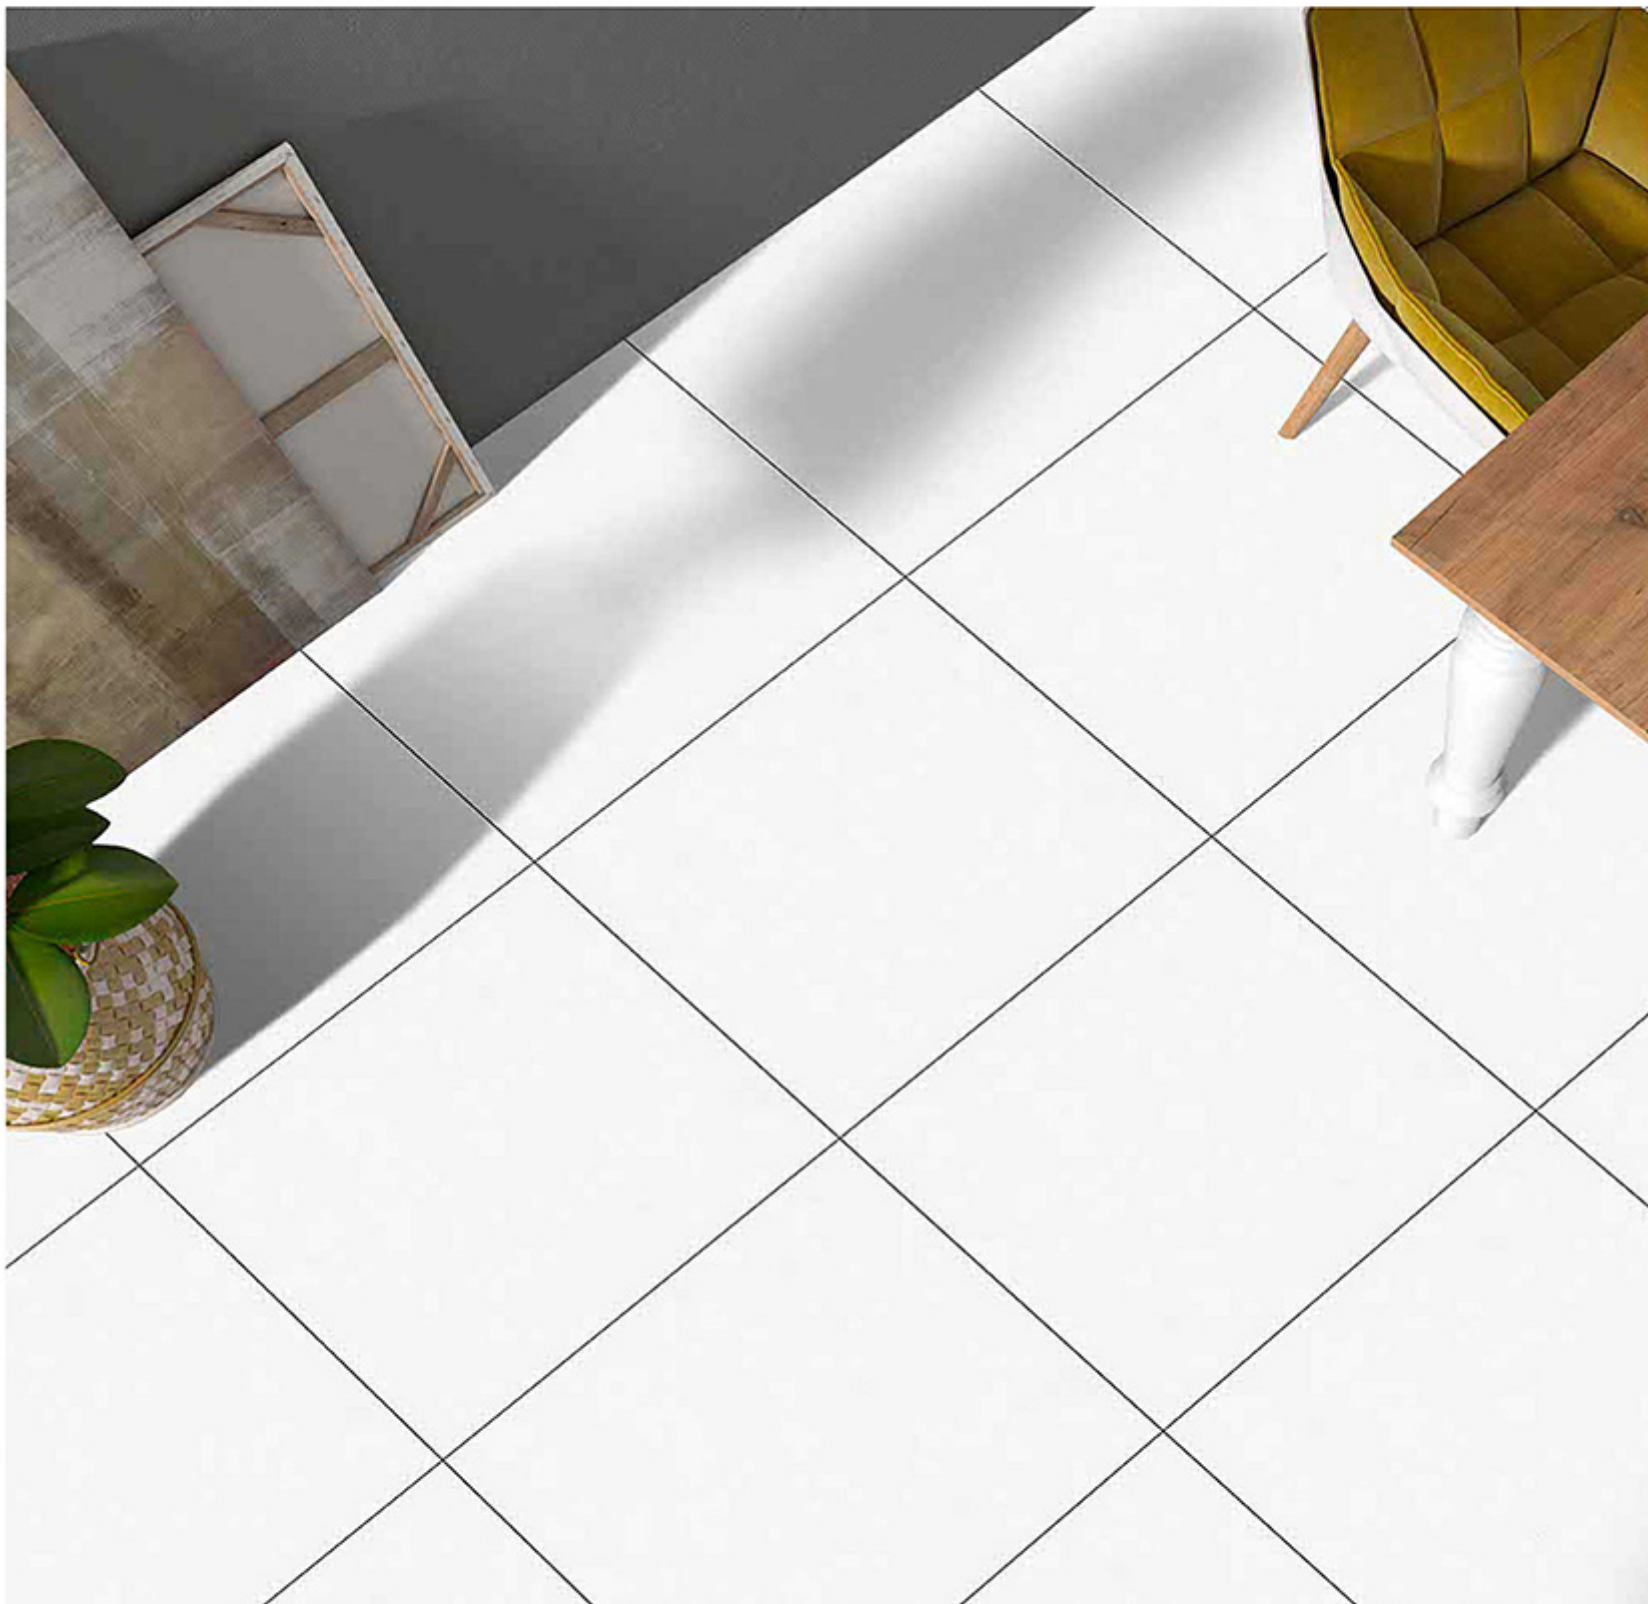

600x
600mm | Series
Matt
WATERPROOF