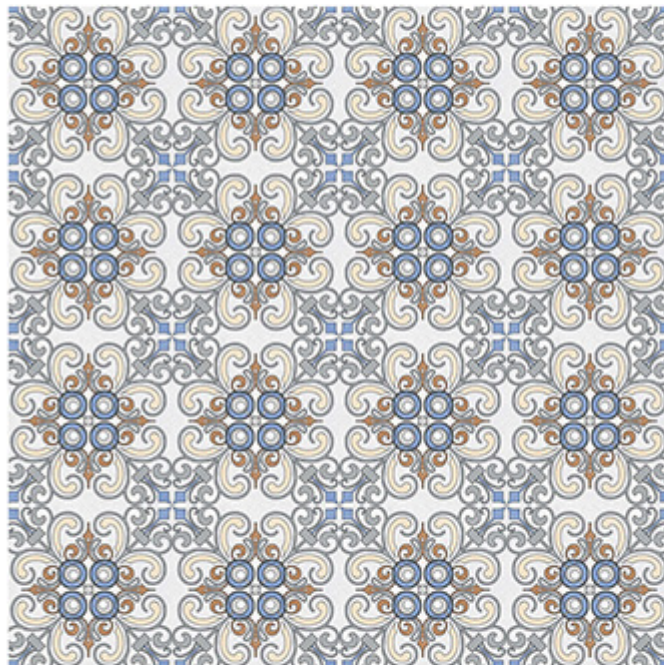

600X
600mm | Series
Matt
WATERPROOF

➤ MONTANA DECOR