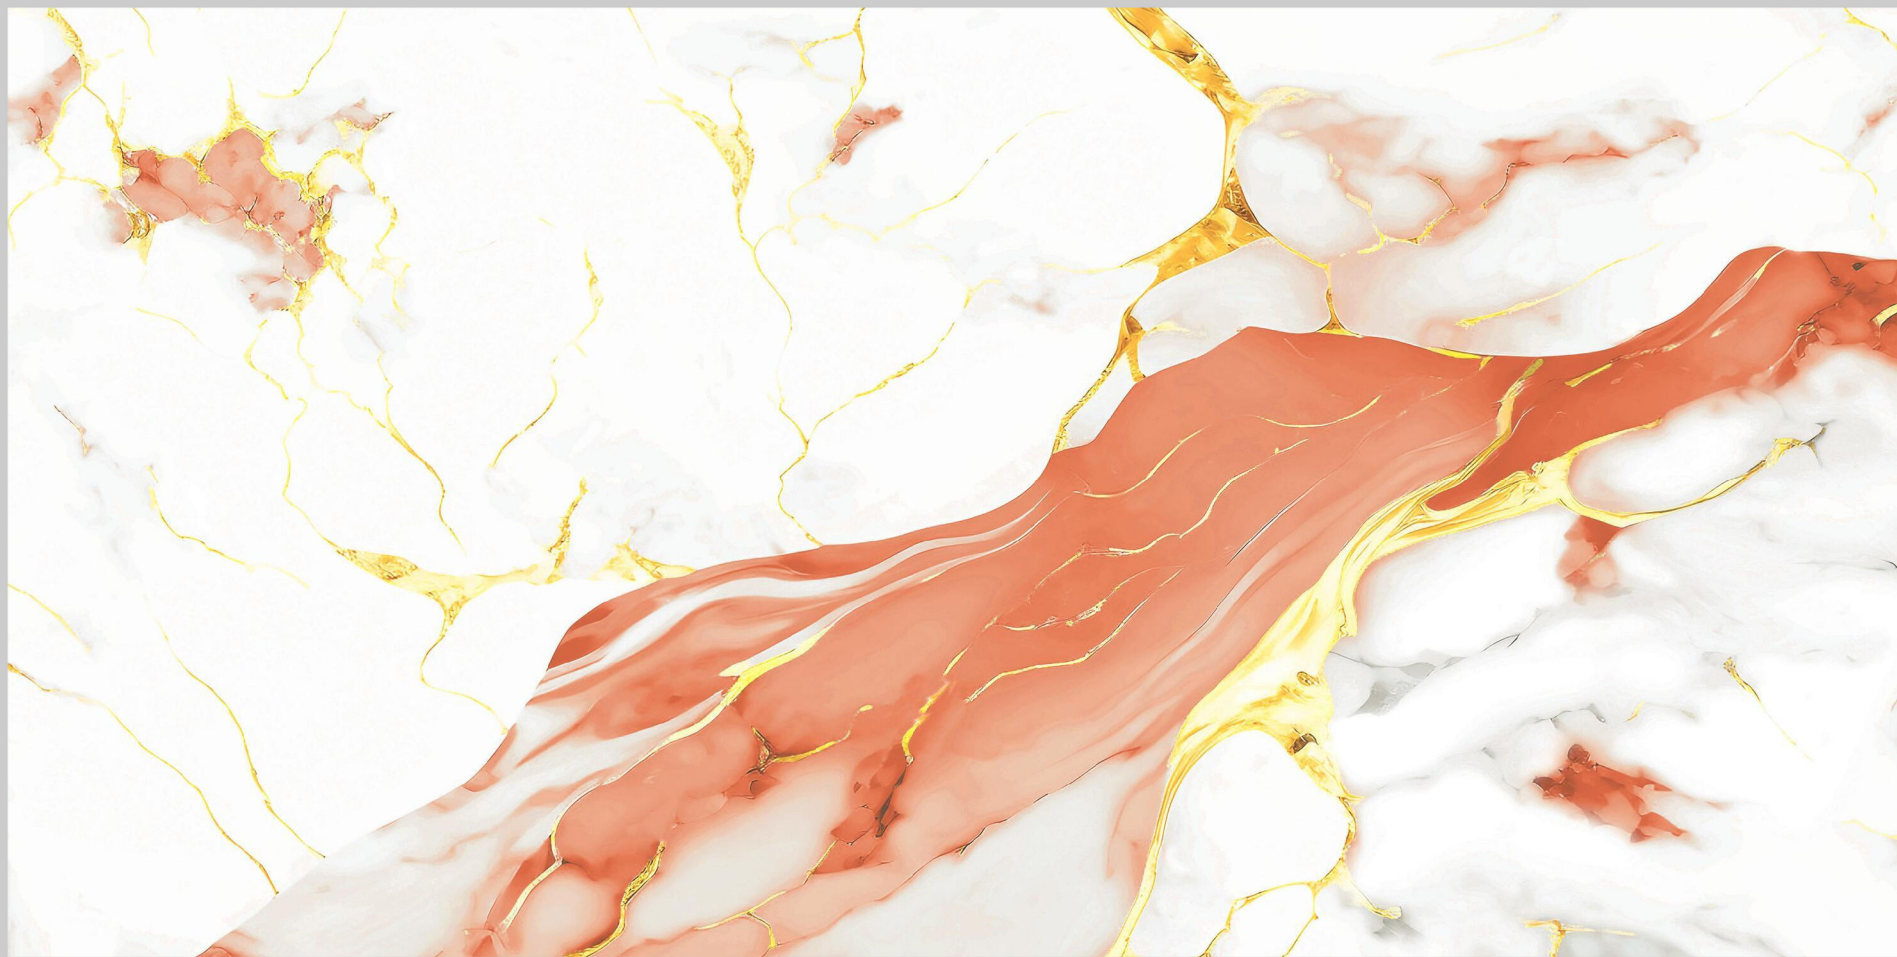

931

932

933

CLICK ON
TILE TO SEE MORE
DETAILS

901

Size:
▶ **600x1200mm**

Finish:
▶ **Polished**

Thickness:
▶ **8.5mm**