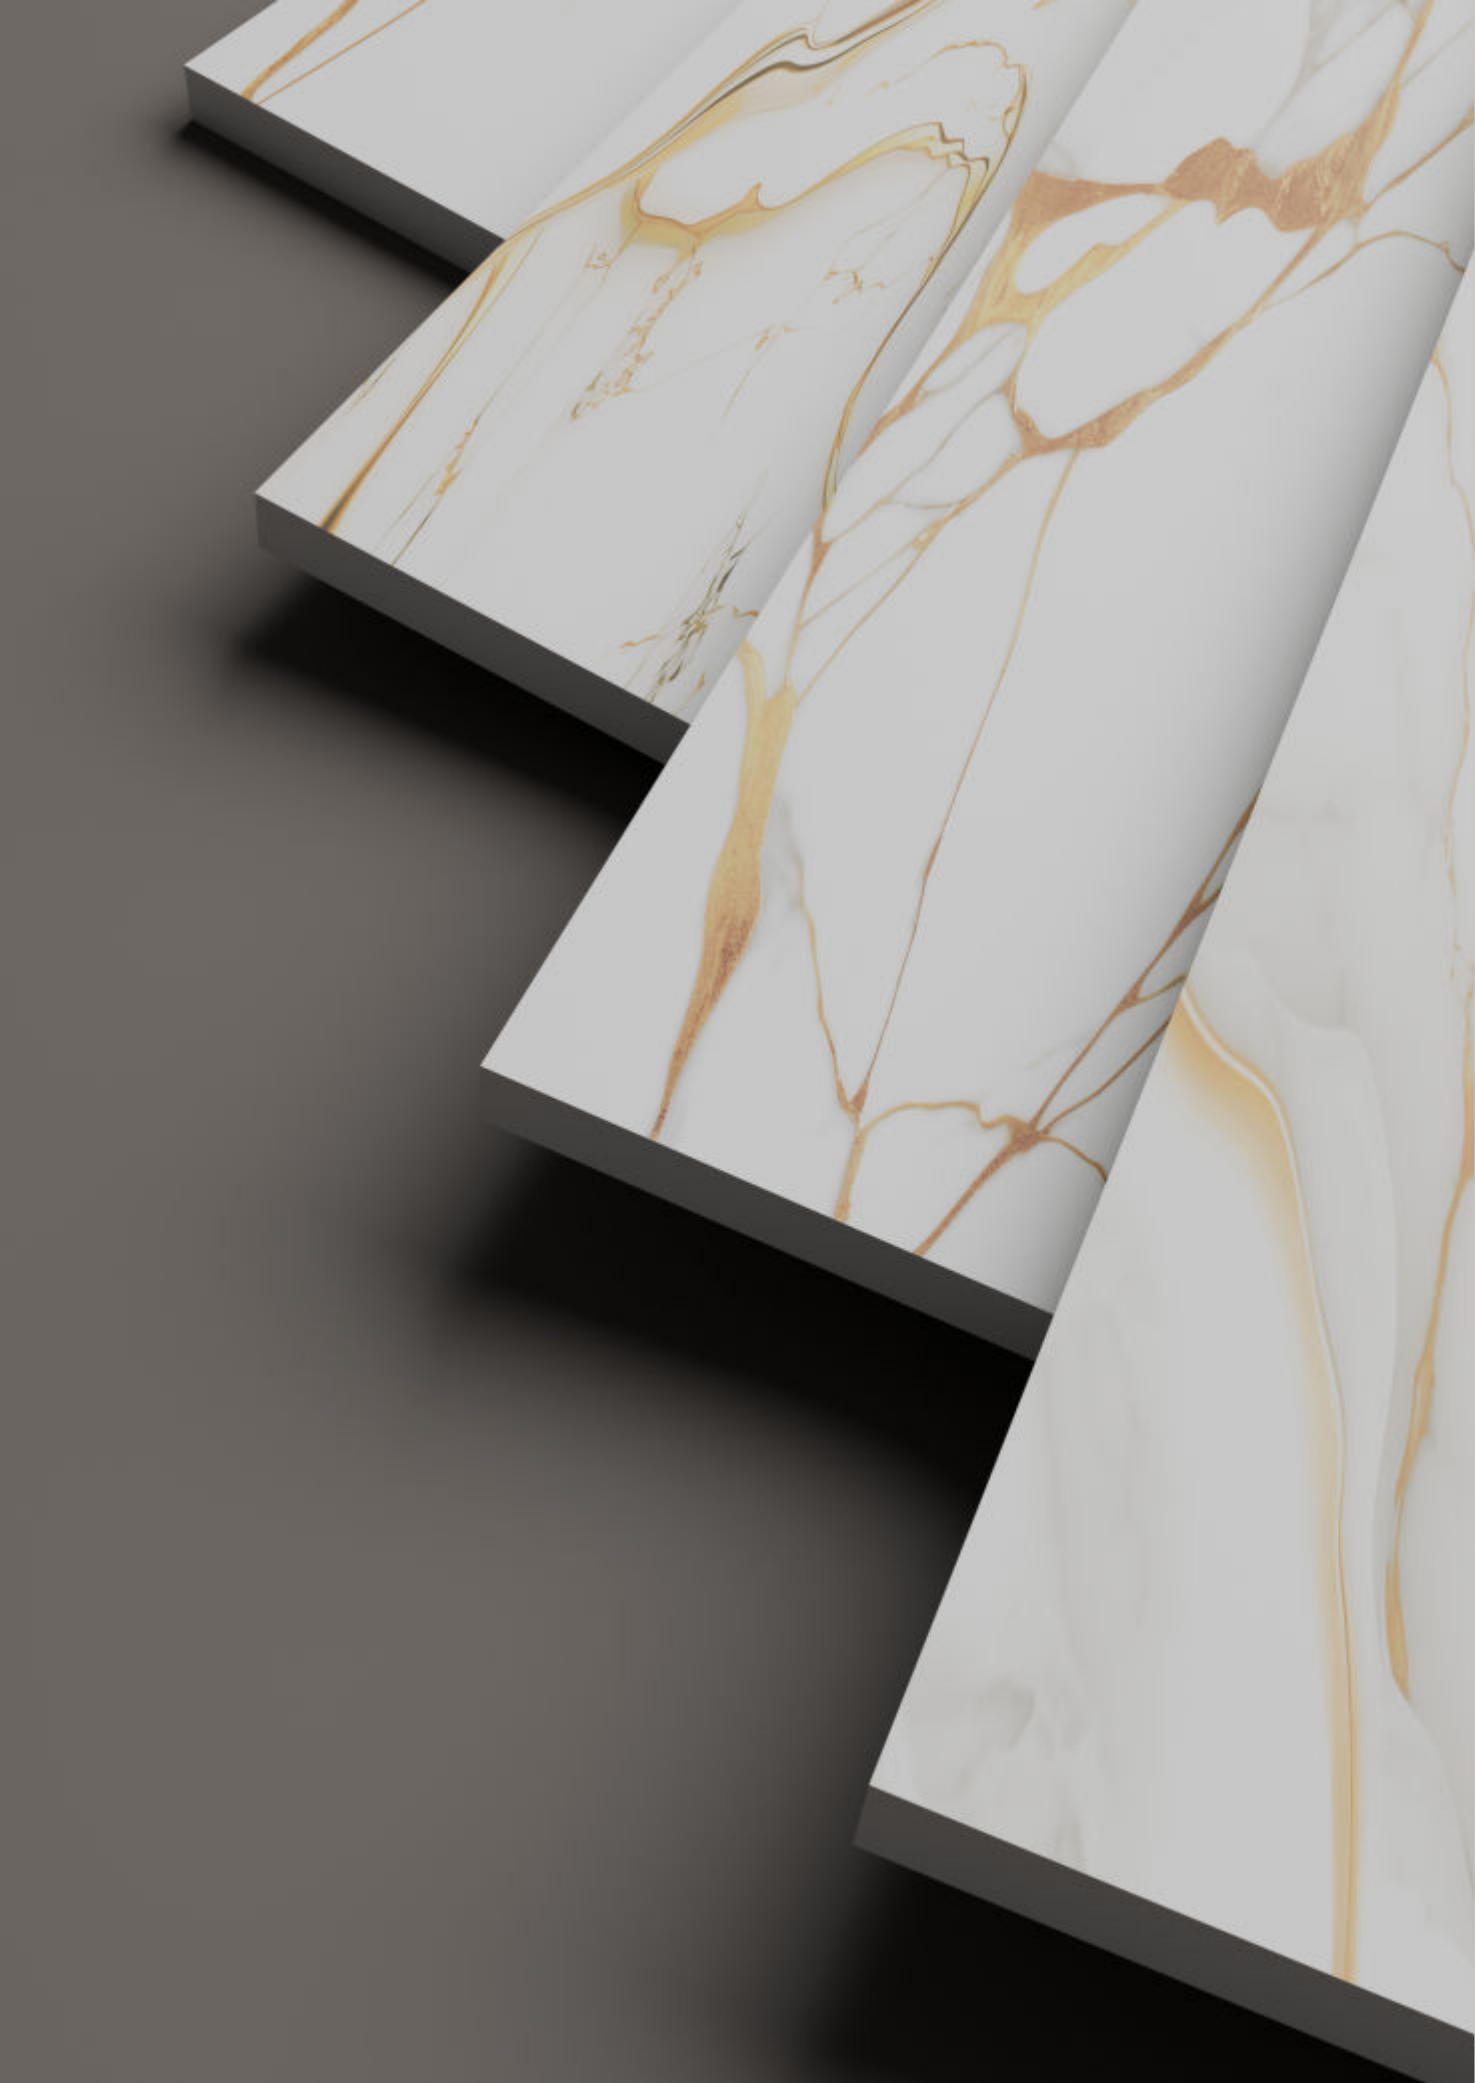

STRENGTH

Porcelain stoneware has Excellent strength and surface Hardness make the surfaces Resistant to wear, scratches And almost all physical and Mechanical stresses.

TECH-MARBLE

Thanks to advanced production Technology, our tiles are allow The reproduction of any colour, Texture, pattern or textural effect Guaranteeing extraordinary Aesthetic versatility.