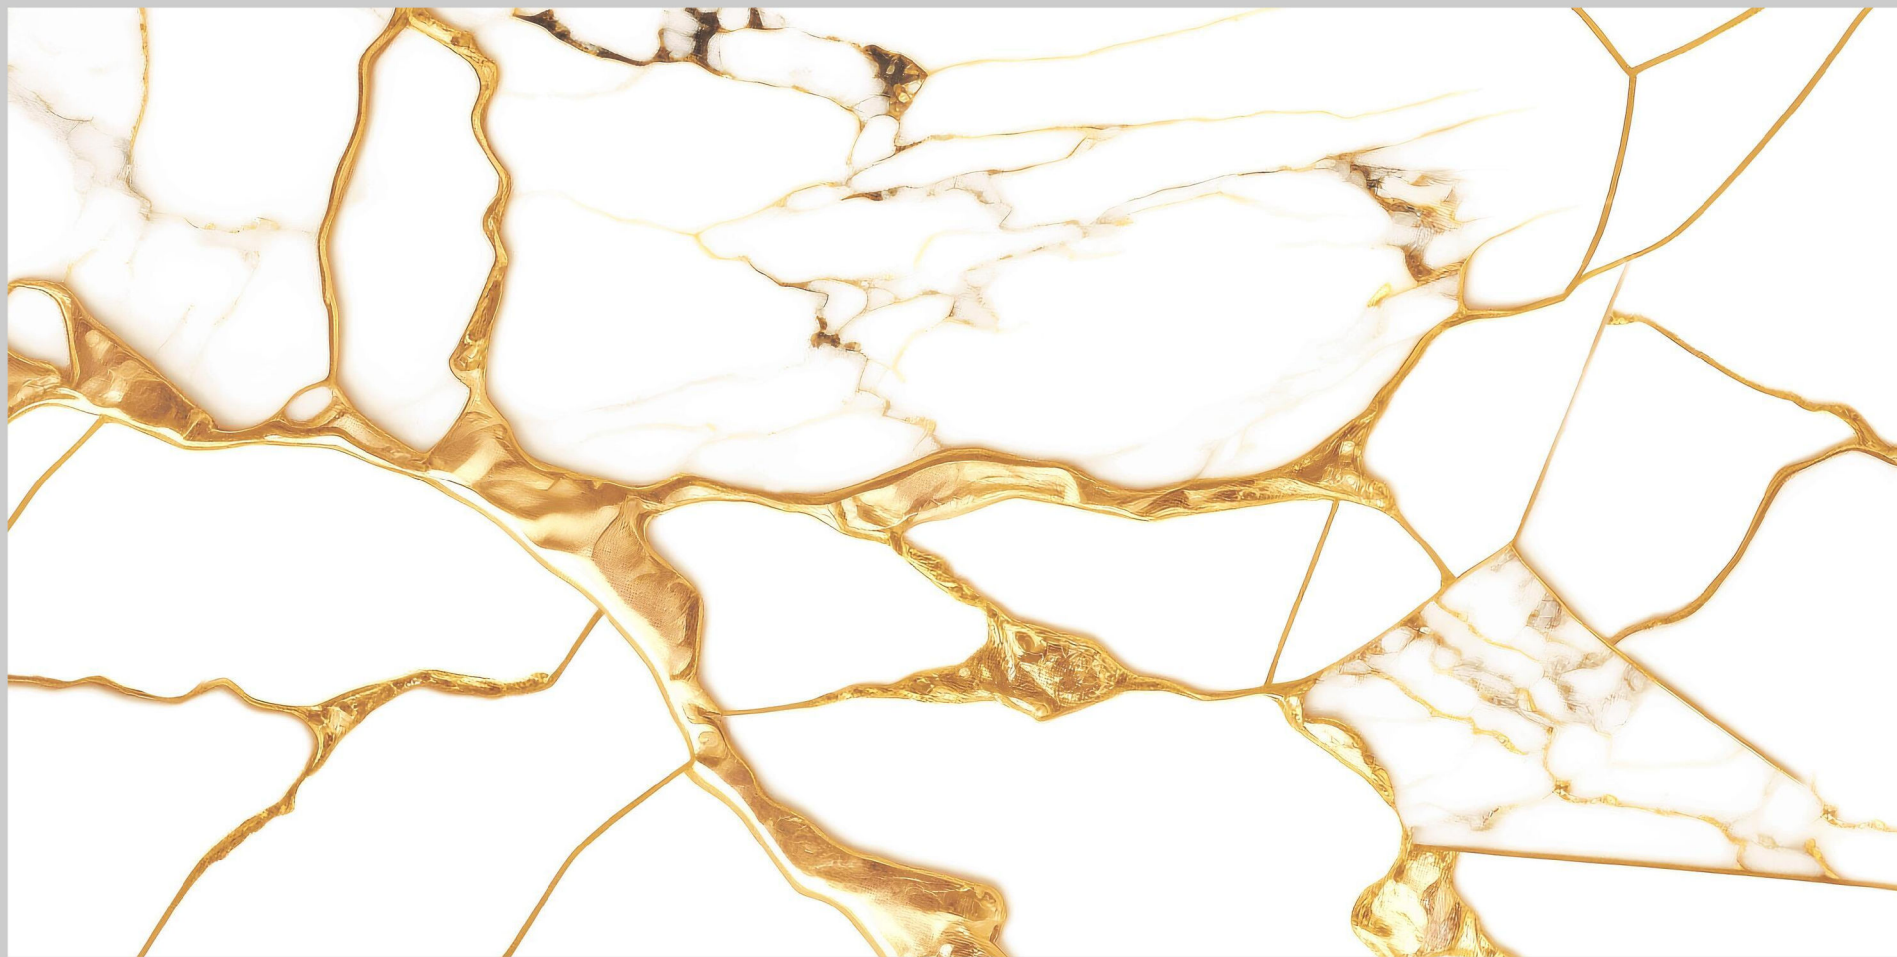

905

Size:
▶ **600x1200mm**

Finish:
▶ **Polished**

Thickness:
▶ **8.5mm**

Random:
▶ **4**

906

Size:
▶ **600x1200mm**

Finish:
▶ **Polished**