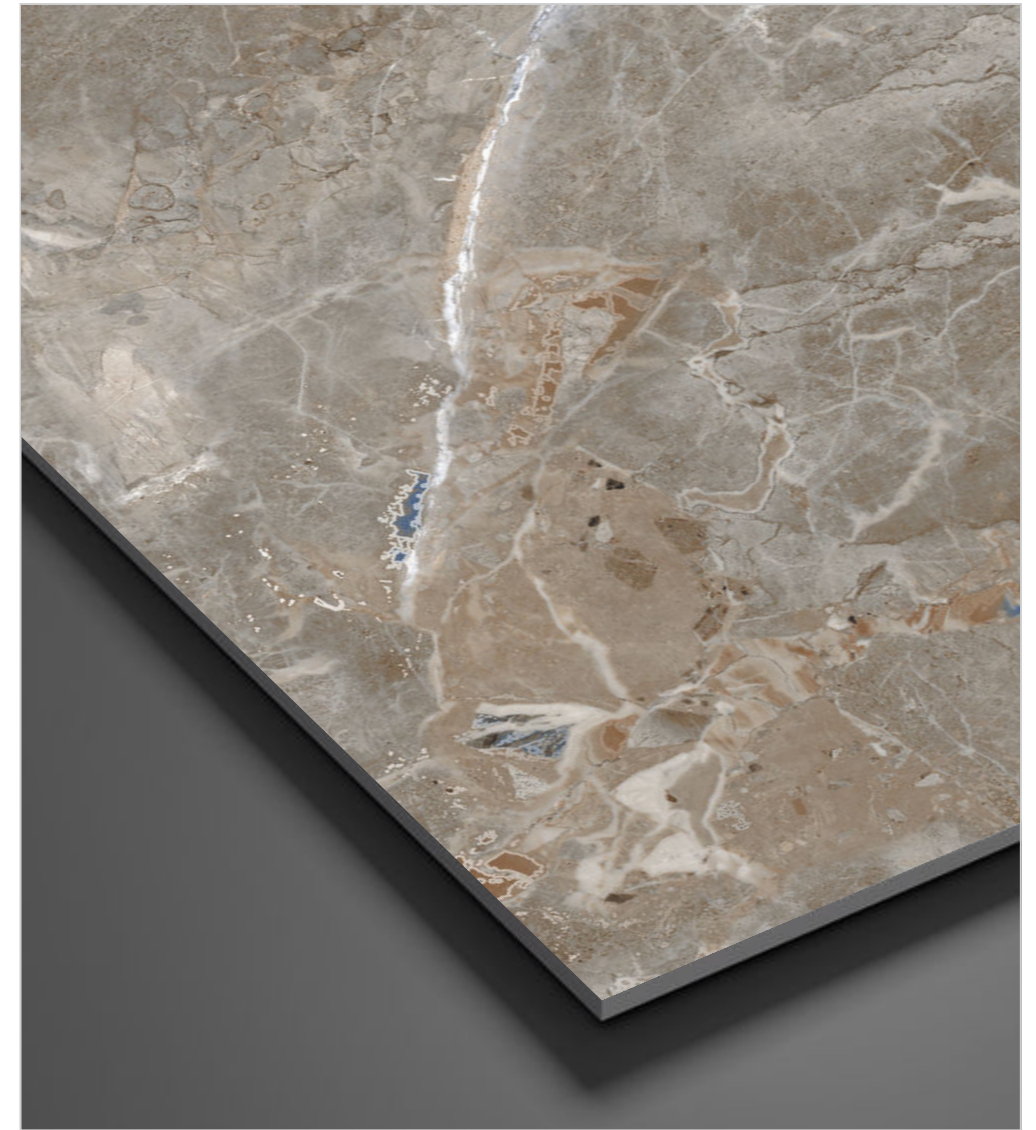

CARVING *Collection*

558

Size: **▶ 600x1200mm**   Finish: **▶ Carving**   Thickness: **▶ 8.5mm**   Random: **▶ 4**