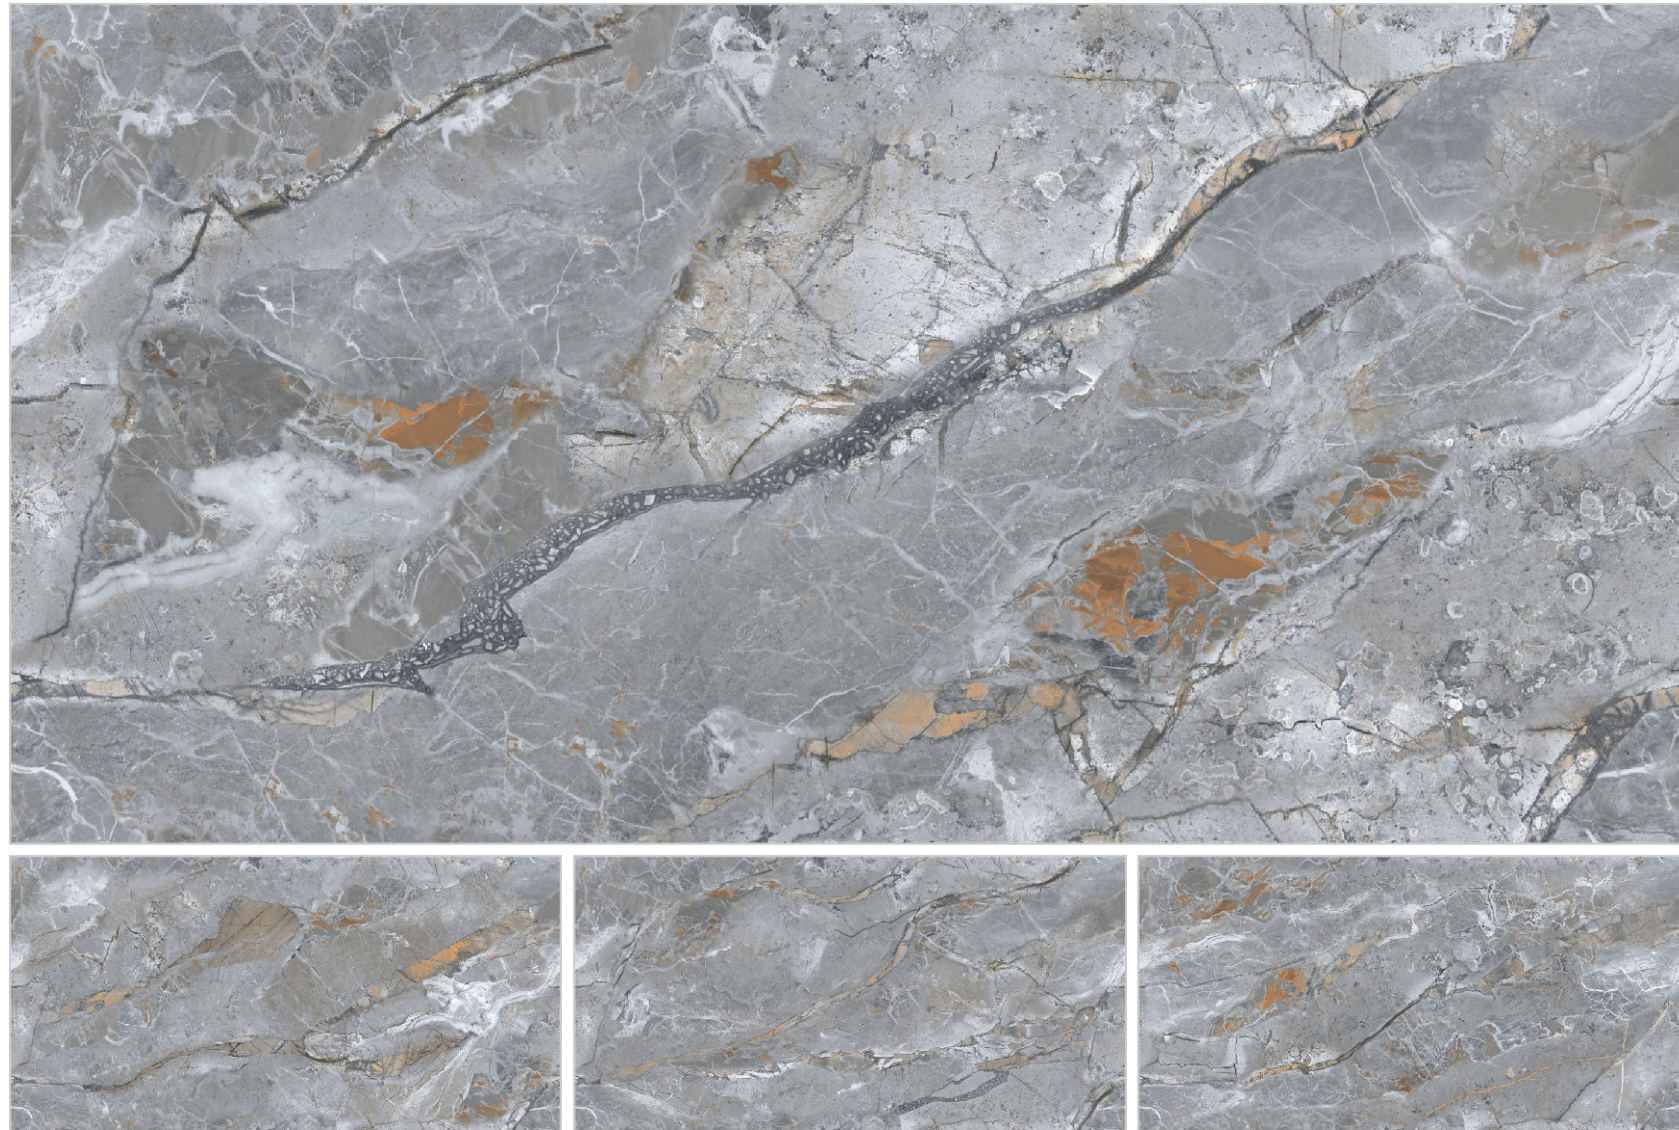

CARVING *Collection*

564

Size: **▶ 600x1200mm**   Finish: **▶ Carving**   Thickness: **▶ 8.5mm**   Random: **▶ 4**