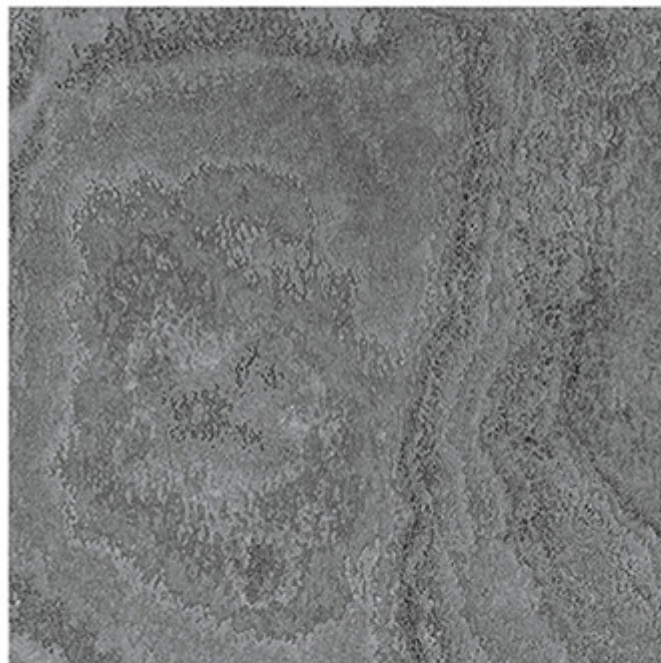

600X
600mm | Series
Matt
WATERPROOF

➤ 7008

RANDOM-4