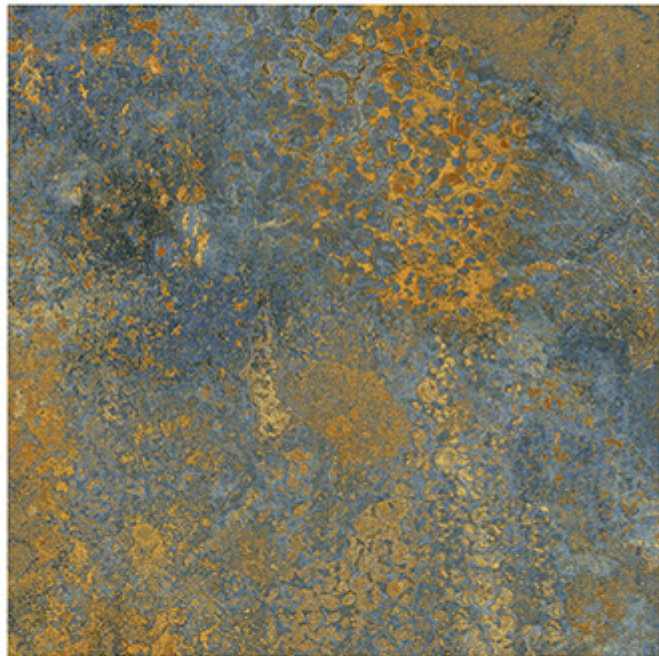

600X
600mm | Series
Matt
WATERPROOF

➤ 7060

RANDOM - 5