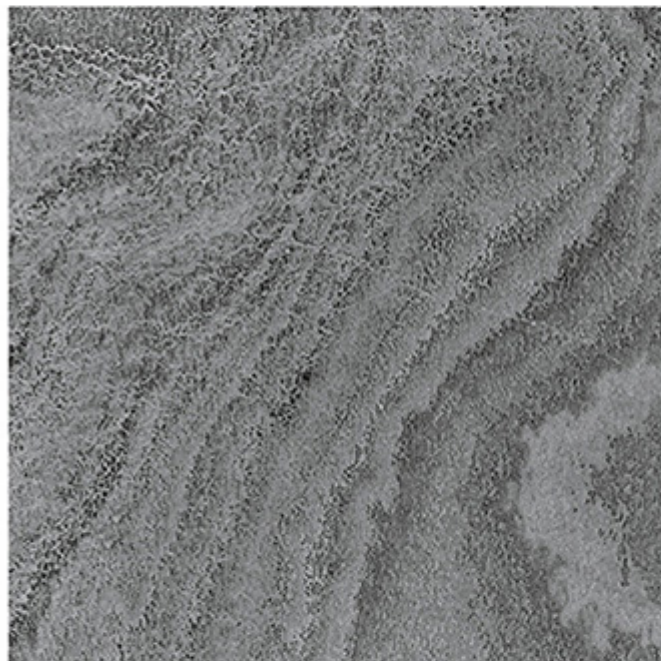

600X
600mm | Series
Matt
WATERPROOF

➤ 7008

RANDOM-4