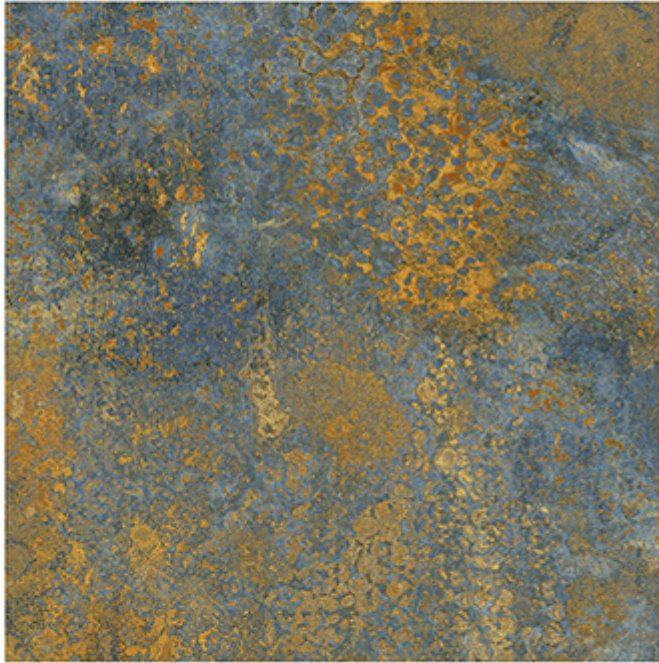

600X
600mm | Series
Matt
WATERPROOF

➤ 7060

RANDOM - 5