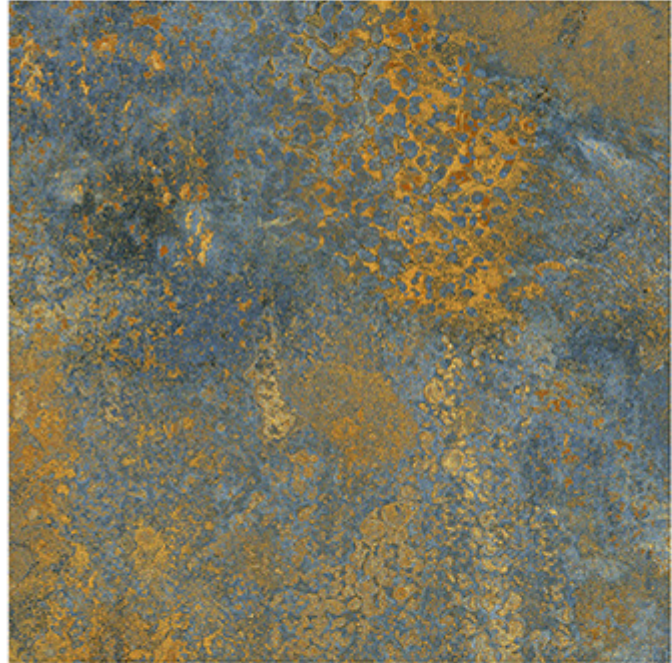

600X
600mm | Series
Matt
WATERPROOF

➤ 7060

RANDOM - 5