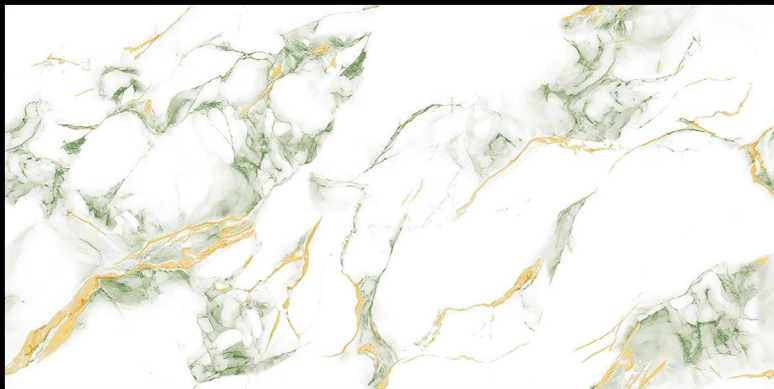

FANCY OLIVE (ENDLESS)

SURFACE :-
GLOSSY

SIZE :-
**600x
1200 MM**

RANDOM :-
03