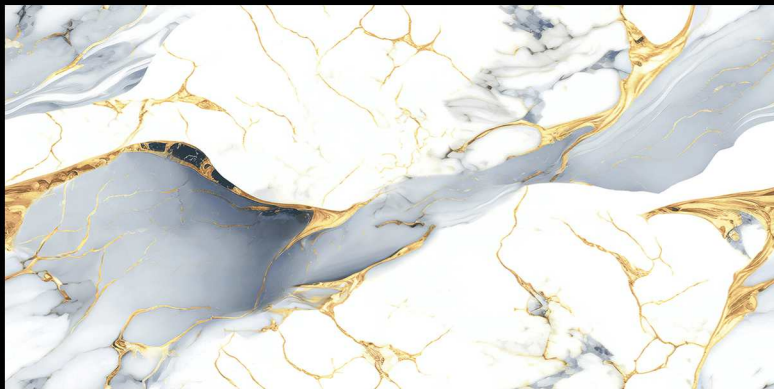

GOLDEN
COLLECTION

600x1200mm

Glossy

Decorate your spaces undeniably lavish and gracious with a premium collection of surfaces from the Elezzo Collection. The collection redefines the art of lavish interiors and spaces with its spellbinding elegance that embraces refinement and splendor effortlessly to help you craft spaces superior of all and luxurious at another level.

600x1200mm

Glossy

BRONZE BLUE (ENDLESS)

SURFACE :-
GLOSSY

SIZE :-
**600x
1200 MM**

RANDOM :-
03

CALACATTA GOLD (ENDLESS)

SURFACE :-
GLOSSY

SIZE :-
**600x
1200 MM**

RANDOM :-
04

FANCY GREY (ENDLESS)

SURFACE :-
GLOSSY

SIZE :-
**600x
1200 MM**

RANDOM :-
03

FANCY OCEAN (ENDLESS)

SURFACE :-
GLOSSY