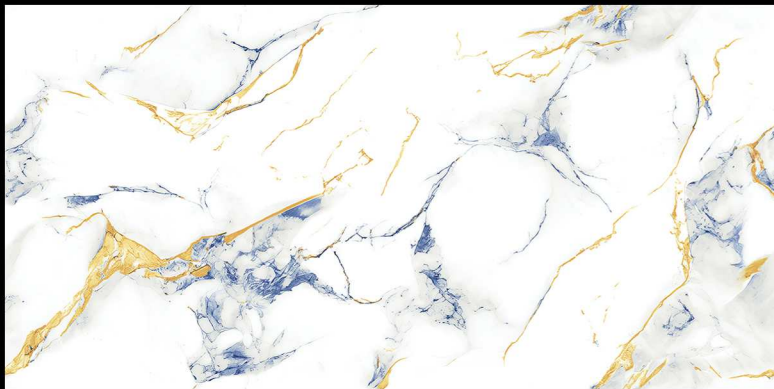

FANCY OCEAN (ENDLESS)

SURFACE :-
GLOSSY

SIZE :-
**600x
1200 MM**

RANDOM :-
03