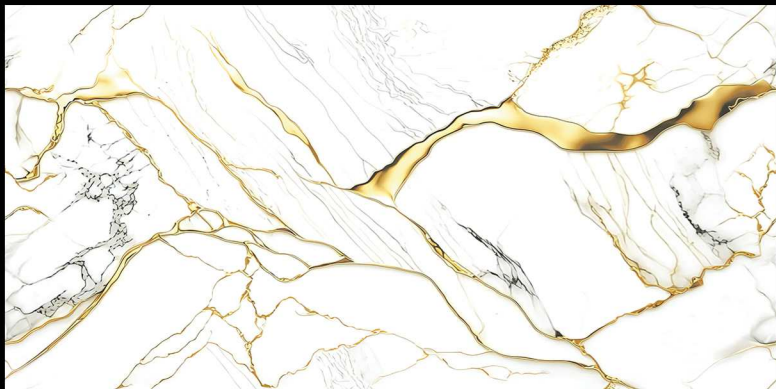

ORBIT GOLD (ENDLESS)

SURFACE :-
GLOSSY

SIZE :-
**600x
1200 MM**

RANDOM :-
01