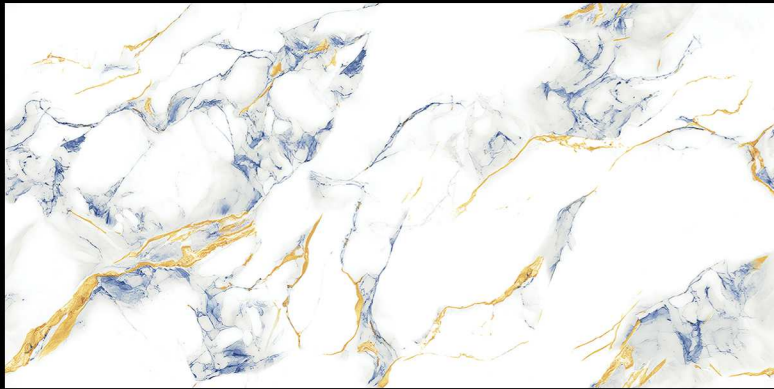

GOLDEN
COLLECTION

600x1200mm

Glossy

Decorate your spaces undeniably lavish and gracious with a premium collection of surfaces from the Elezzo Collection. The collection redefines the art of lavish interiors and spaces with its spellbinding elegance that embraces refinement and splendor effortlessly to help you craft spaces superior of all and luxurious at another level.

SIZE :-
**600x
1200 MM**

RANDOM :-
04

FANCY GREY (ENDLESS)

SURFACE :-
GLOSSY

SIZE :-
**600x
1200 MM**

RANDOM :-
03

FANCY OCEAN (ENDLESS)

SURFACE :-
GLOSSY