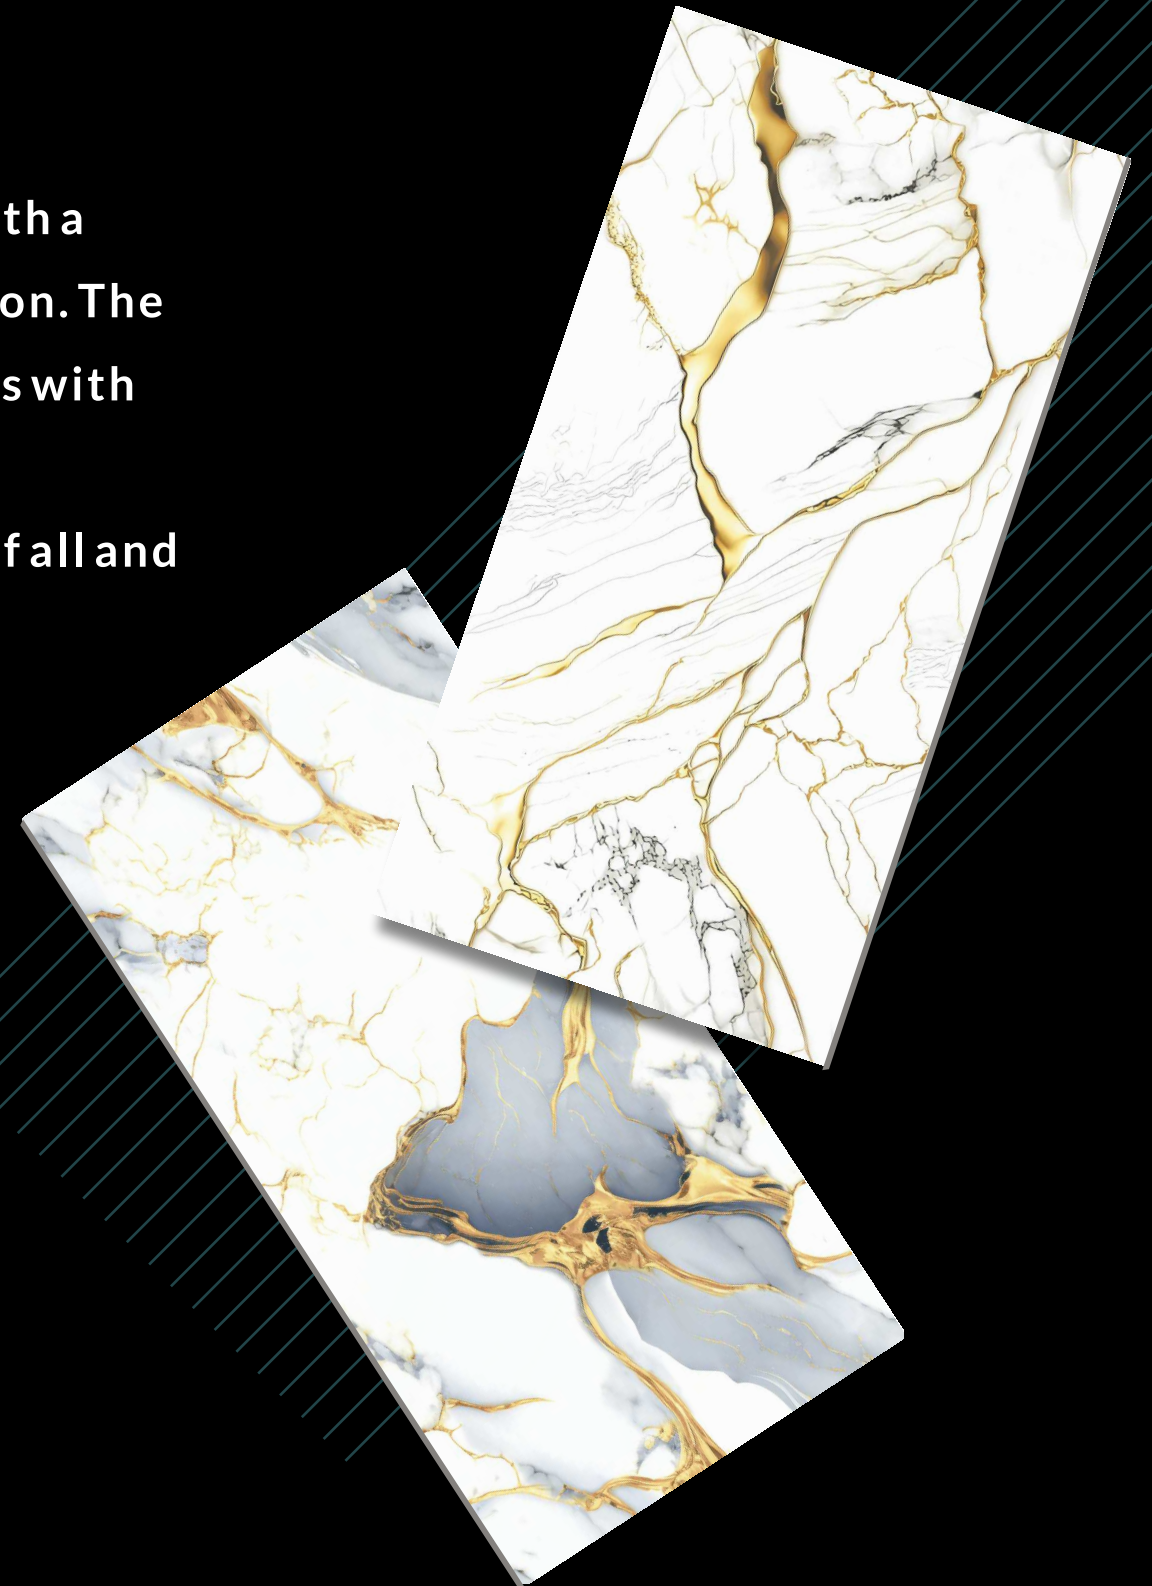

GOLDEN
COLLECTION

600x1200mm

Glossy

Decorate your spaces undeniably lavish and gracious with a premium collection of surfaces from the Elezzo Collection. The collection redefines the art of lavish interiors and spaces with its spellbinding elegance that embraces refinement and splendor effortlessly to help you craft spaces superior of all and luxurious at another level.

600x1200mm

Glossy

BRONZE BLUE (ENDLESS)

SURFACE :-
GLOSSY

SIZE :-
**600x
1200 MM**

RANDOM :-
03

CALACATTA GOLD (ENDLESS)

SURFACE :-
GLOSSY

SIZE :-
**600x
1200 MM**

RANDOM :-
04

FANCY GREY (ENDLESS)

SURFACE :-
GLOSSY

SIZE :-
**600x
1200 MM**

RANDOM :-
03

FANCY OCEAN (ENDLESS)

SURFACE :-
GLOSSY

SIZE :-
**600x
1200 MM**

RANDOM :-
01

RAINBOW GOLD (ENDLESS)

SURFACE :-
GLOSSY

SIZE :-
**600x
1200 MM**

RANDOM :-
03