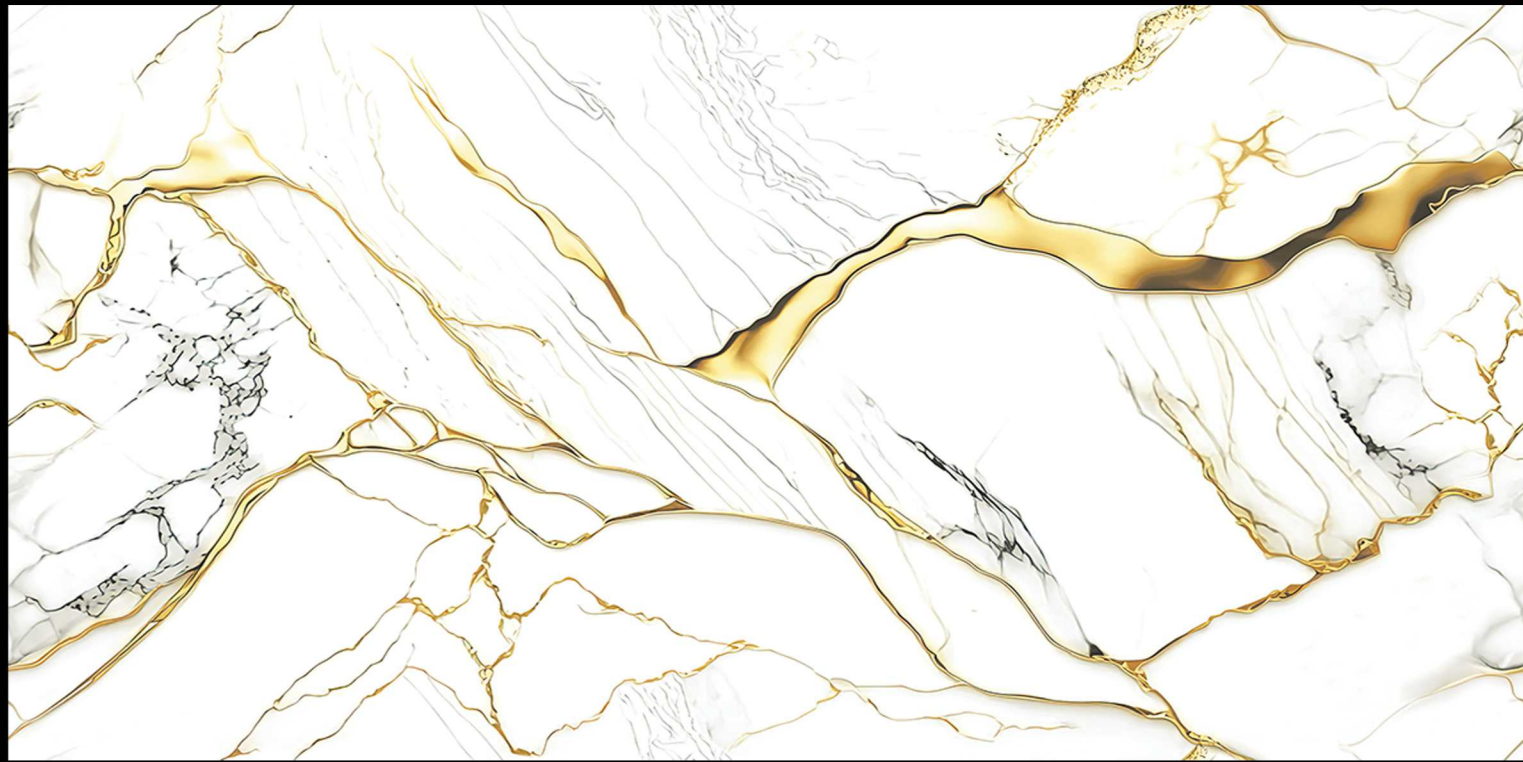

ORBIT GOLD (ENDLESS)

SURFACE :-
GLOSSY

SIZE :-
**600x
1200 MM**

RANDOM :-
01