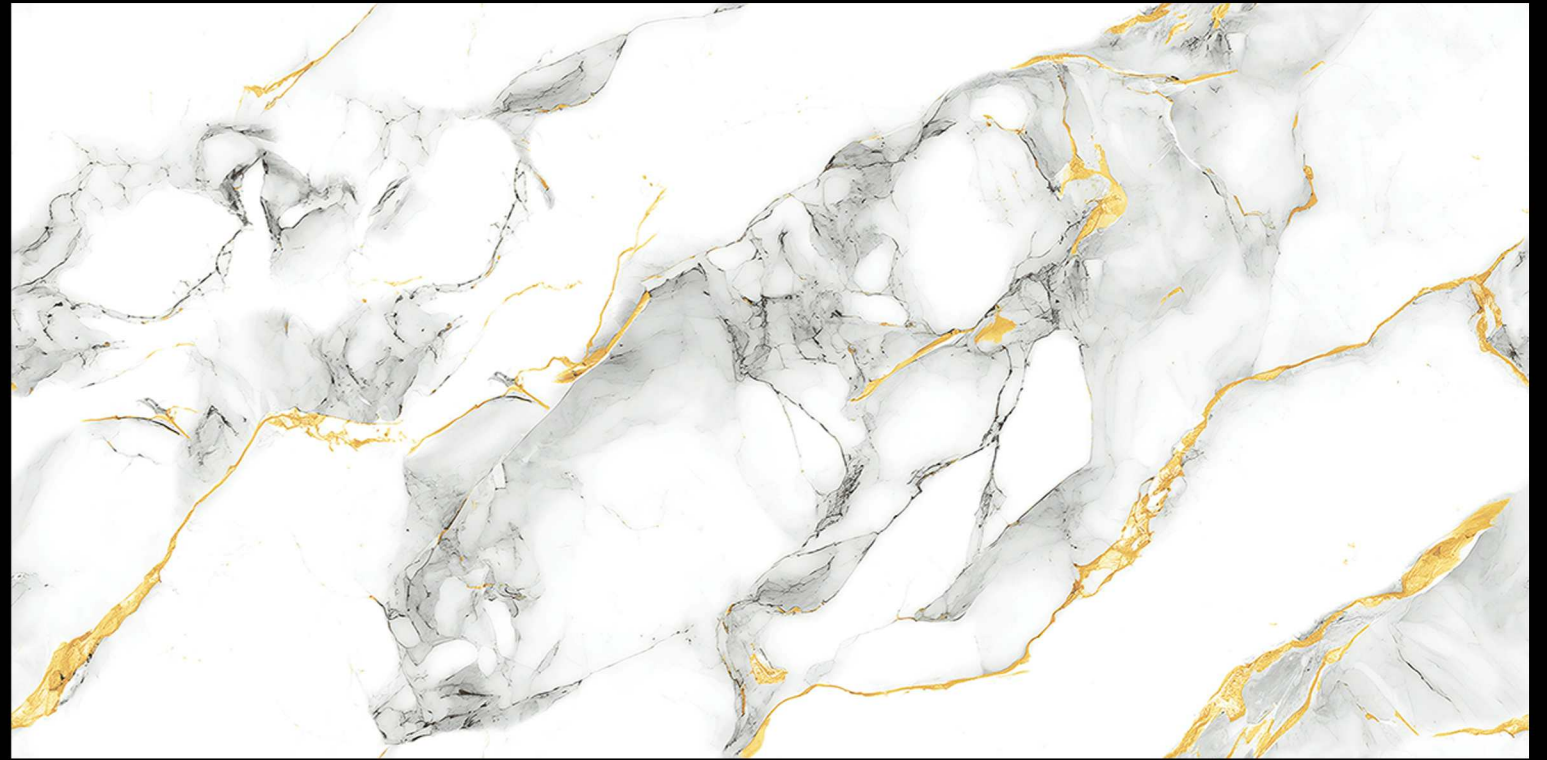

FANCY GREY (ENDLESS)

SURFACE :-
GLOSSY

SIZE :-
**600x
1200 MM**

RANDOM :-
03