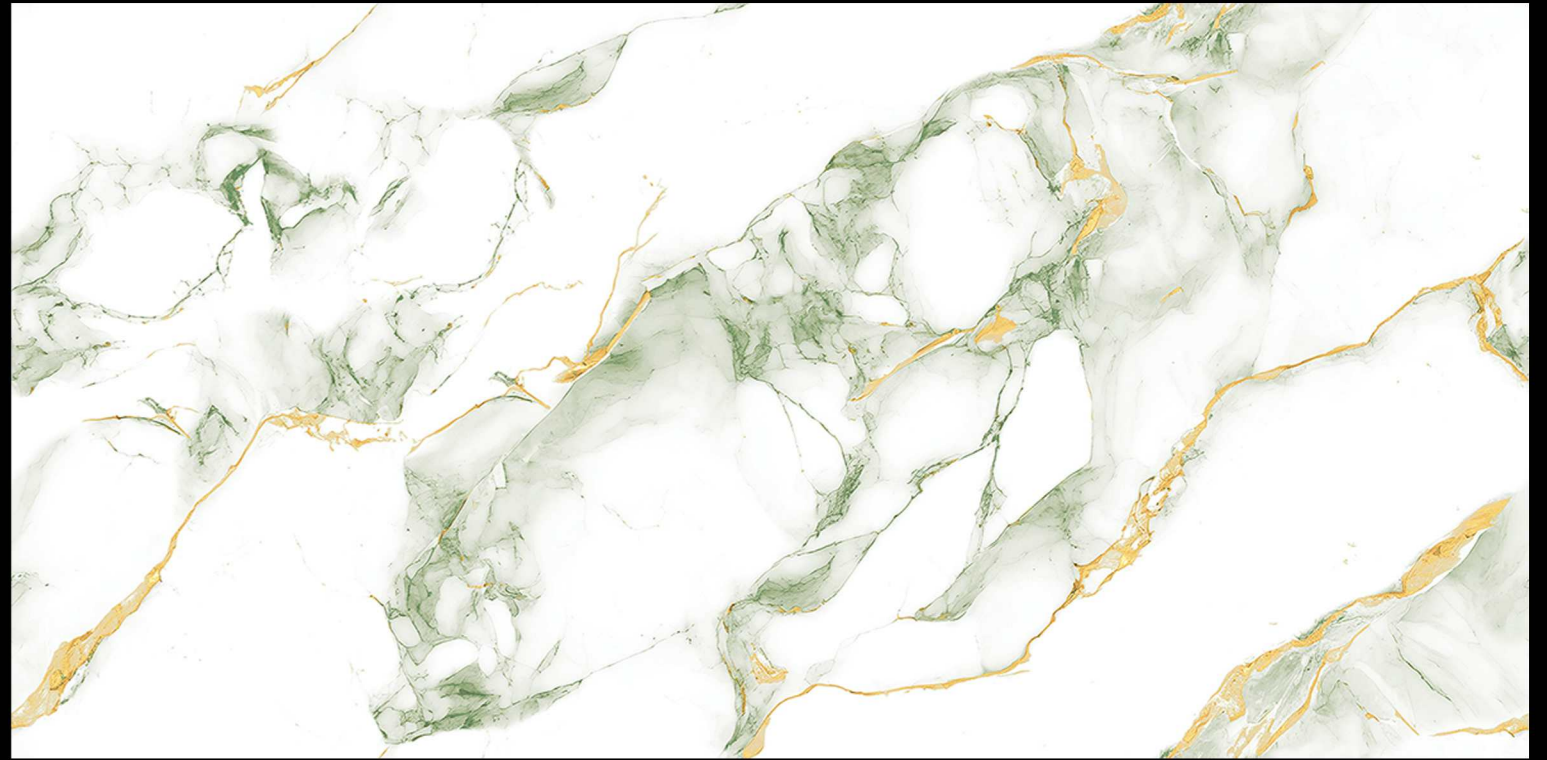

SIZE :-
**600x
1200 MM**

RANDOM :-
04

FANCY GREY (ENDLESS)

SURFACE :-
GLOSSY

SIZE :-
**600x
1200 MM**

RANDOM :-
03

FANCY OCEAN (ENDLESS)

SURFACE :-
GLOSSY

SIZE :-
**600x
1200 MM**

RANDOM :-
03

FANCY OLIVE (ENDLESS)

SURFACE :-
GLOSSY

SIZE :-
**600x
1200 MM**

RANDOM :-
03

LINER GOLD

SURFACE :-
GLOSSY