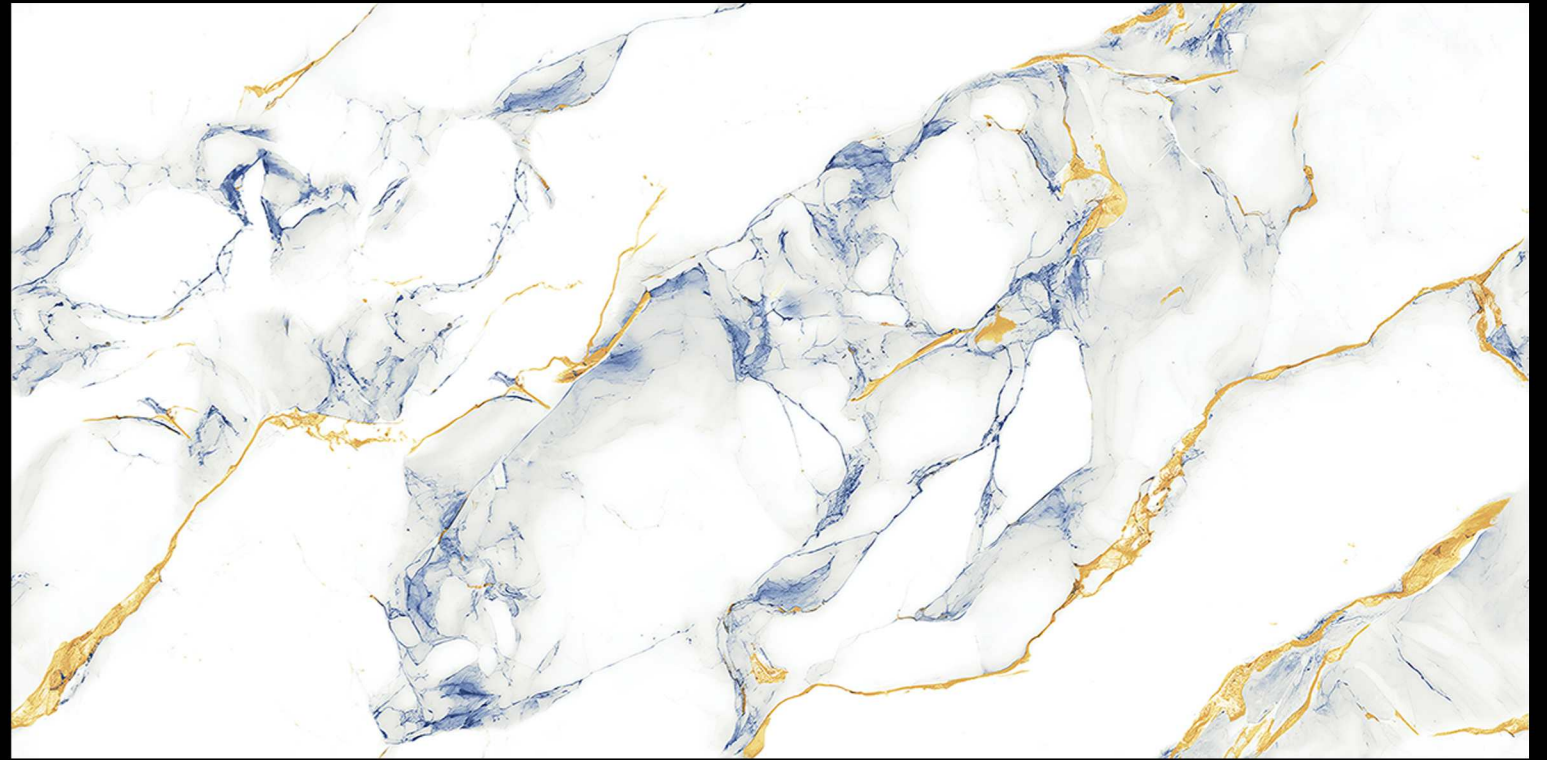

SIZE :-
**600x
1200 MM**

RANDOM :-
04

FANCY GREY (ENDLESS)

SURFACE :-
GLOSSY

SIZE :-
**600x
1200 MM**

RANDOM :-
03

FANCY OCEAN (ENDLESS)

SURFACE :-
GLOSSY

SIZE :-
**600x
1200 MM**

RANDOM :-
03

FANCY OLIVE (ENDLESS)

SURFACE :-
GLOSSY

SIZE :-
**600x
1200 MM**

RANDOM :-
03

LINER GOLD

SURFACE :-
GLOSSY