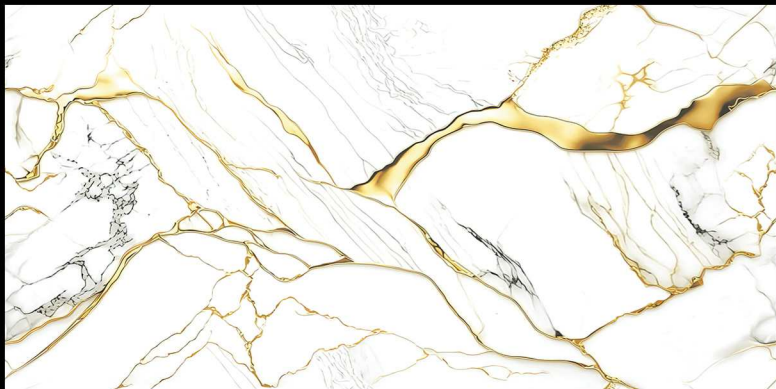

ORBIT GOLD (ENDLESS)

SURFACE :-
GLOSSY

SIZE :-
**600x
1200 MM**

RANDOM :-
01