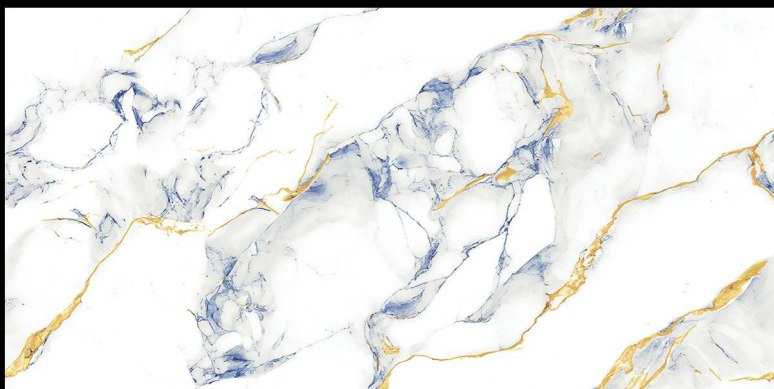

FANCY OCEAN (ENDLESS)

SURFACE :-
GLOSSY

SIZE :-
**600x
1200 MM**

RANDOM :-
03