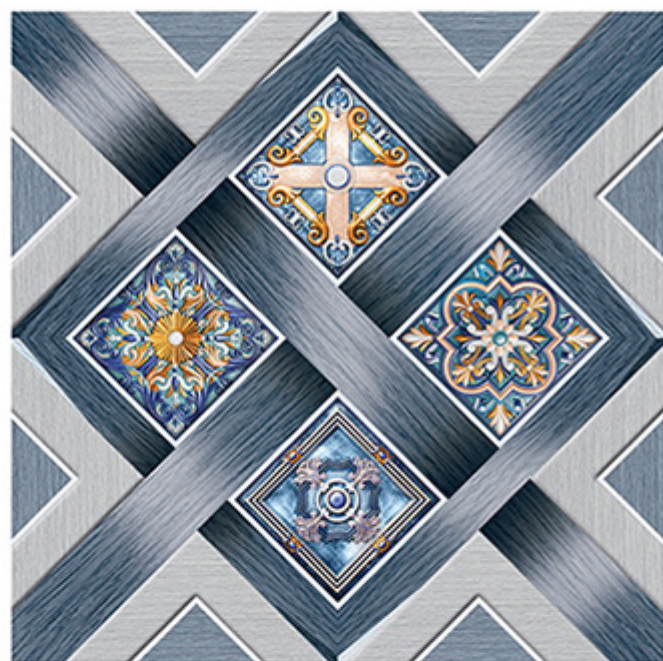

➤ 5056

600x600mm | Series
Matt
WATERPROOF

600x
600mm | Series
Matt
WATERPROOF

➤ 5060

600X
600mm | Series
Matt
WATERPROOF

600x600mm | Series
600min | Matt
WATERPROOF

➤ 5061

600x600mm | Series
Matt
WATERPROOF