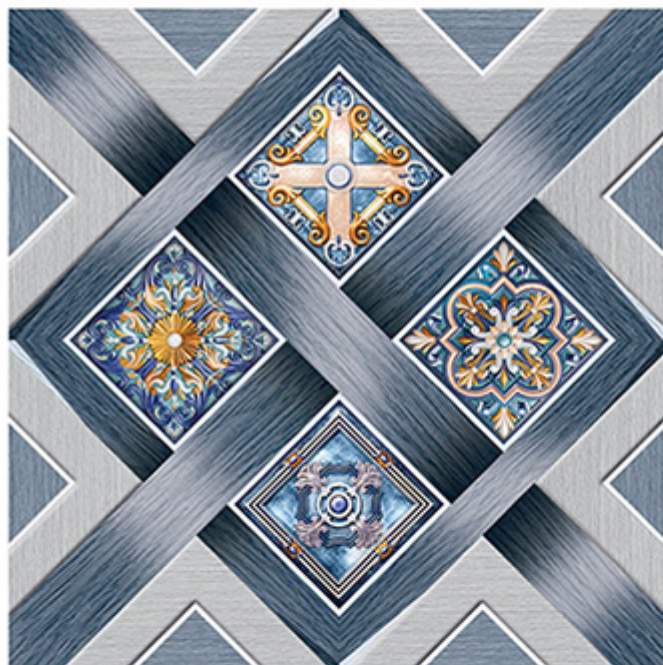

➤ 5056

600x600mm | Series
Matt
WATERPROOF

600x
600mm | Series
Matt
WATERPROOF

➤ 5060

600X
600mm | Series
Matt
WATERPROOF

600x600mm | Series
600min | Matt
WATERPROOF

➤ 5061

600x600mm | Series
Matt
WATERPROOF