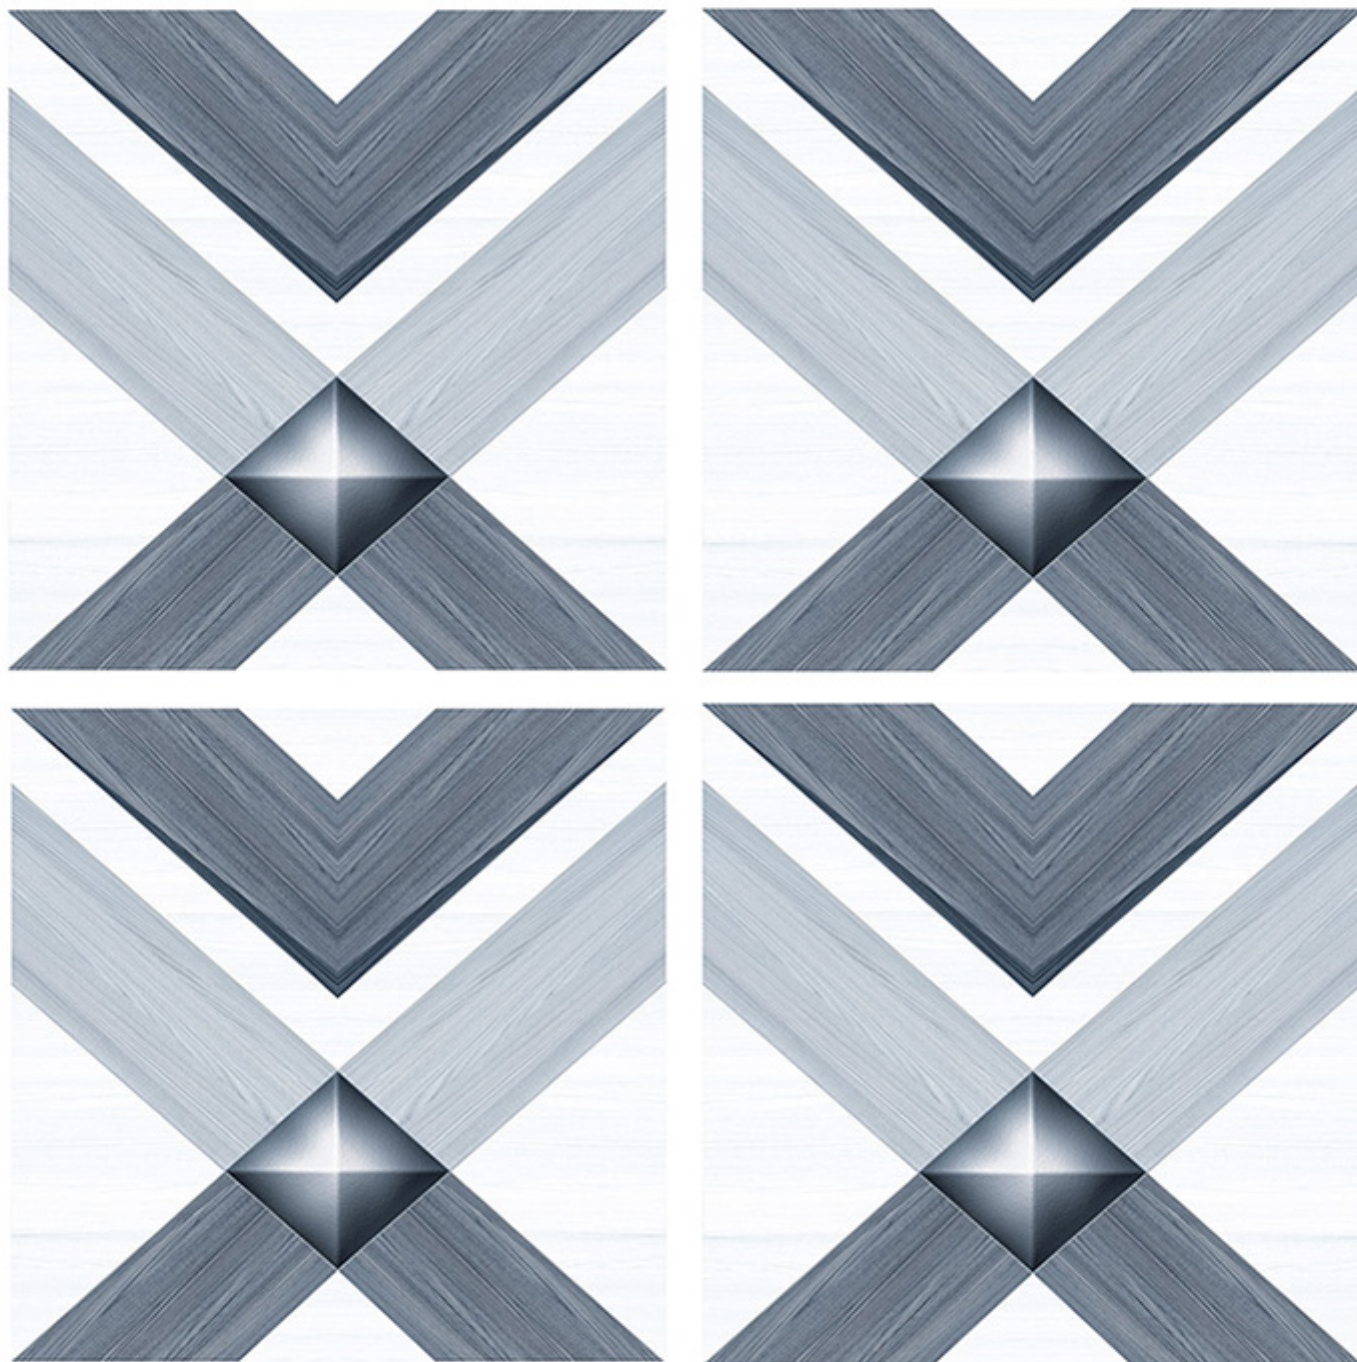

600x
600mm | Series
Matt
WATERPROOF

➤ 5071