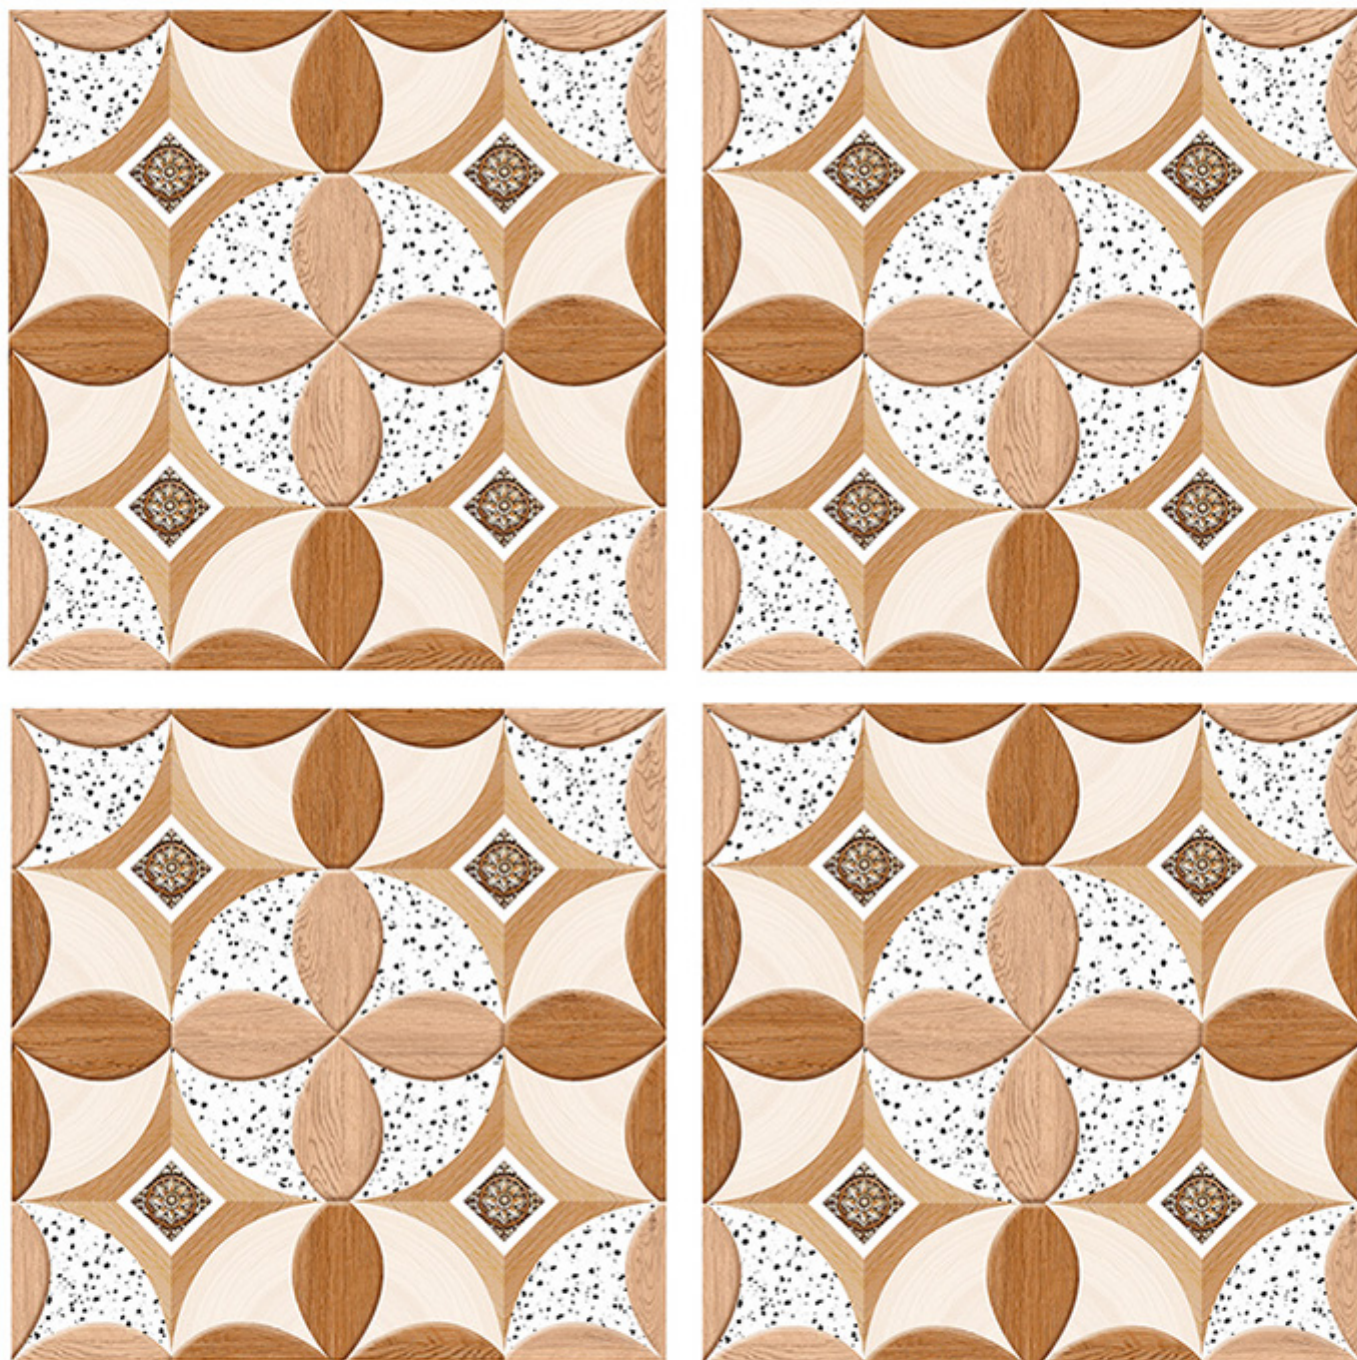

600x
600mm | Series
Matt
WATERPROOF

➤ 5033