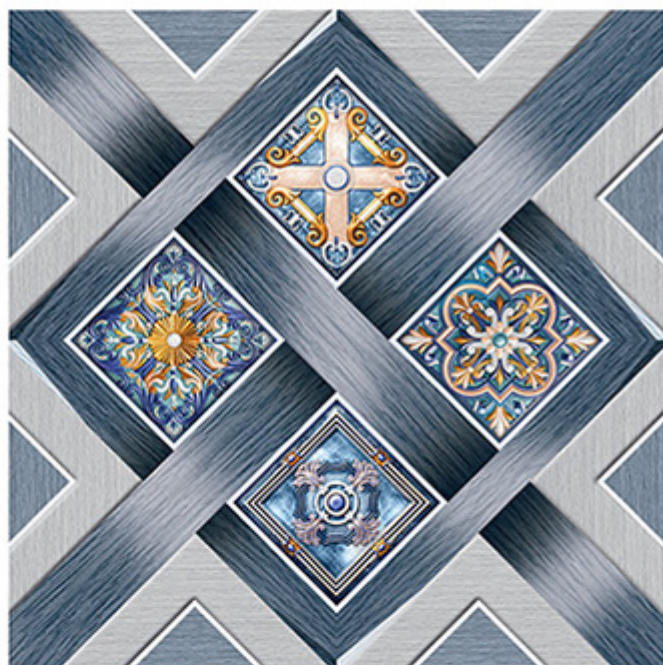

➤ 5056

600x600mm | Series
Matt
WATERPROOF

600x
600mm | Series
Matt
WATERPROOF

➤ 5060

600X
600mm | Series
Matt
WATERPROOF

600x600mm | Series
600min | Matt
WATERPROOF

➤ 5061

600x600mm | Series
Matt
WATERPROOF