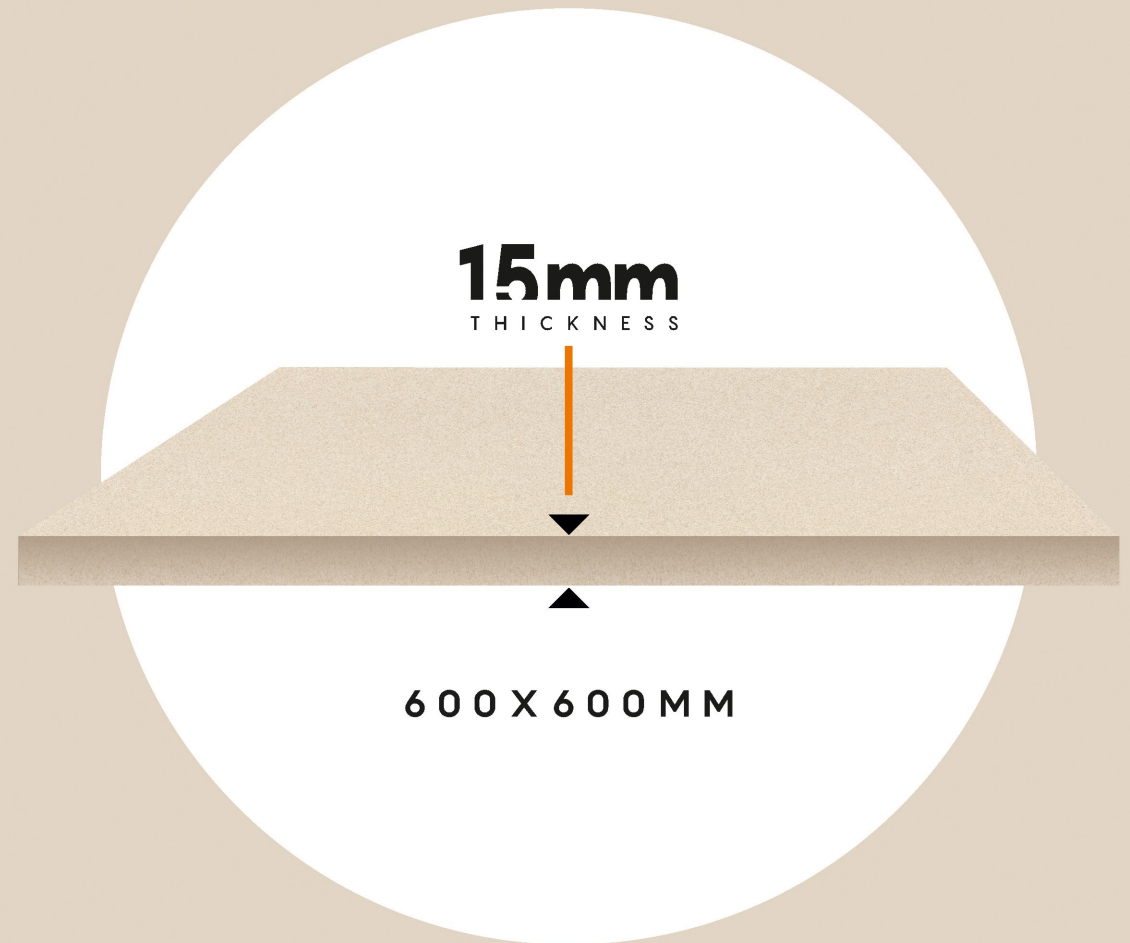

I N T R O D U C I N G

**MAX
STONE**
FULLBODY

15mm
600x600mm

The best technical performance of any product, 15mm complete body tiles are suitable for outdoor settings and have no chance of breaking. It allows for solutions that offer a seamless transition between indoor and outdoor areas. It's frost and thermal shock resistant, has excellent anti-slip properties, keeps its texture and colour over time, and is simple to clean. The ideal combination of aesthetic quality and high technological performance, ensuring infinite durability.

COLOUR

THE FINEST CHOICE TO MAKE THE LONGEST BEAUTIFUL LIFESTYLE

We are introducing a concept of architectural surfaces from our experience of 18 year in manufacturing with the sizes of 600x600mm, 600x1200mm and 800x1600mm that goes beyond traditional ceramics: it allows designers to reinvent design criteria, giving them the utmost freedom and minimal constraints.

OLIVE

600X600MM MATT FINISH

**MAX
STONE**
FULLBODY

STRONGEST BEAUTY

600 X 600 MM

15mm
FULL BODY MAXSTONE

EXTRA THICK
FULL BODY
MAXSTONE

S L A T E G R E Y

EXTRA THICK
FULL BODY
MAXSTONE

**MAX
STONE**
FULLBODY

◀15mm▶
THICKNESS

POWERFUL TEXTURES

600 X 600 MM

15mm
FULL BODY MAXSTONE →

EXTRA THICK
FULL BODY
MAXSTONE