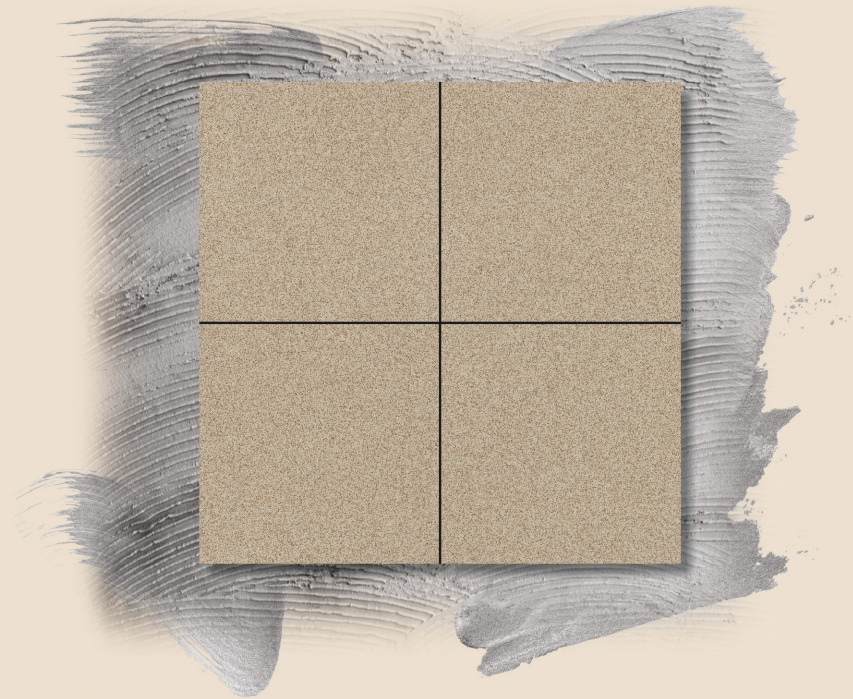

600 X 600 MM

MAX
STONE
FULLBODY

COOKIE

600X600MM MATT FINISH

**MAX
STONE**
FULLBODY

◀15mm▶
THICKNESS

IMPRESSIVE CHARM

600 X 600 MM