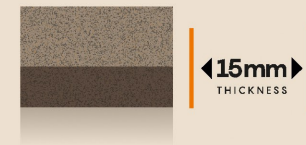

600 X 600 MM

MAX
STONE
FULLBODY

MUSHROOM

600 X 600MM MATT FINISH

EXTRA THICK
FULL BODY
MAXSTONE

**MAX
STONE**
FULLBODY

SUPERIOR STRENGTH

600 X 600 MM