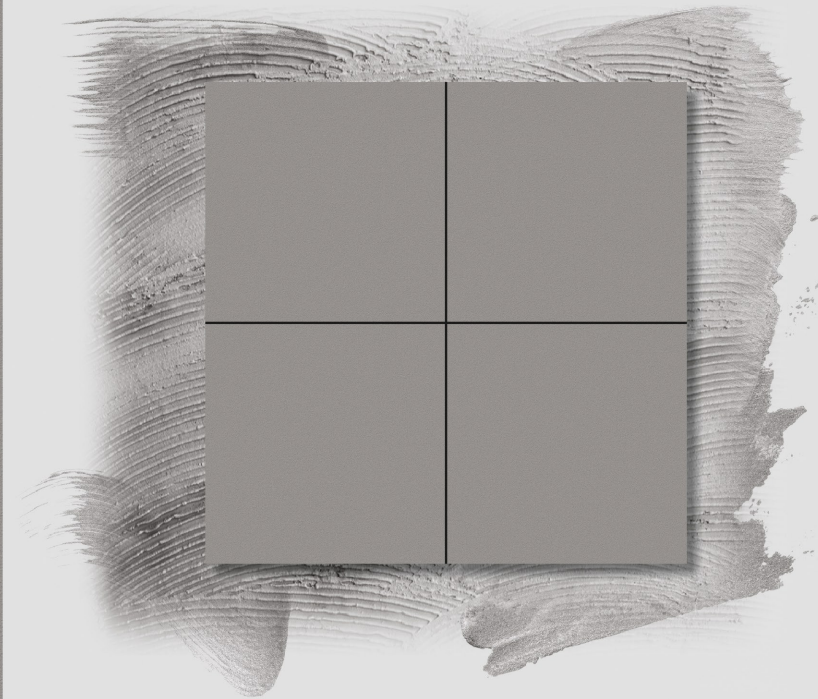

SLATE GREY

600X600MM MATT FINISH

EXTRA THICK
FULL BODY
MAXSTONE

**MAX
STONE**
FULLBODY

◀15mm▶
THICKNESS