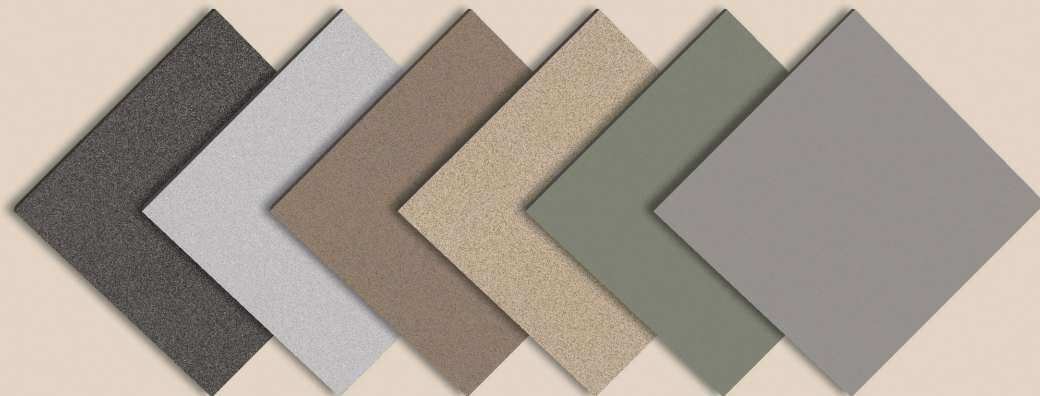

NEW DIMENSIONS

We create high-quality full-body surfaces with outstanding finishes that accurately reflect product aesthetics. In terms of the fineness of details and the range of solutions, the finishes and surface treatments are one-of-a-kind, always classic and unique.

COLOUR