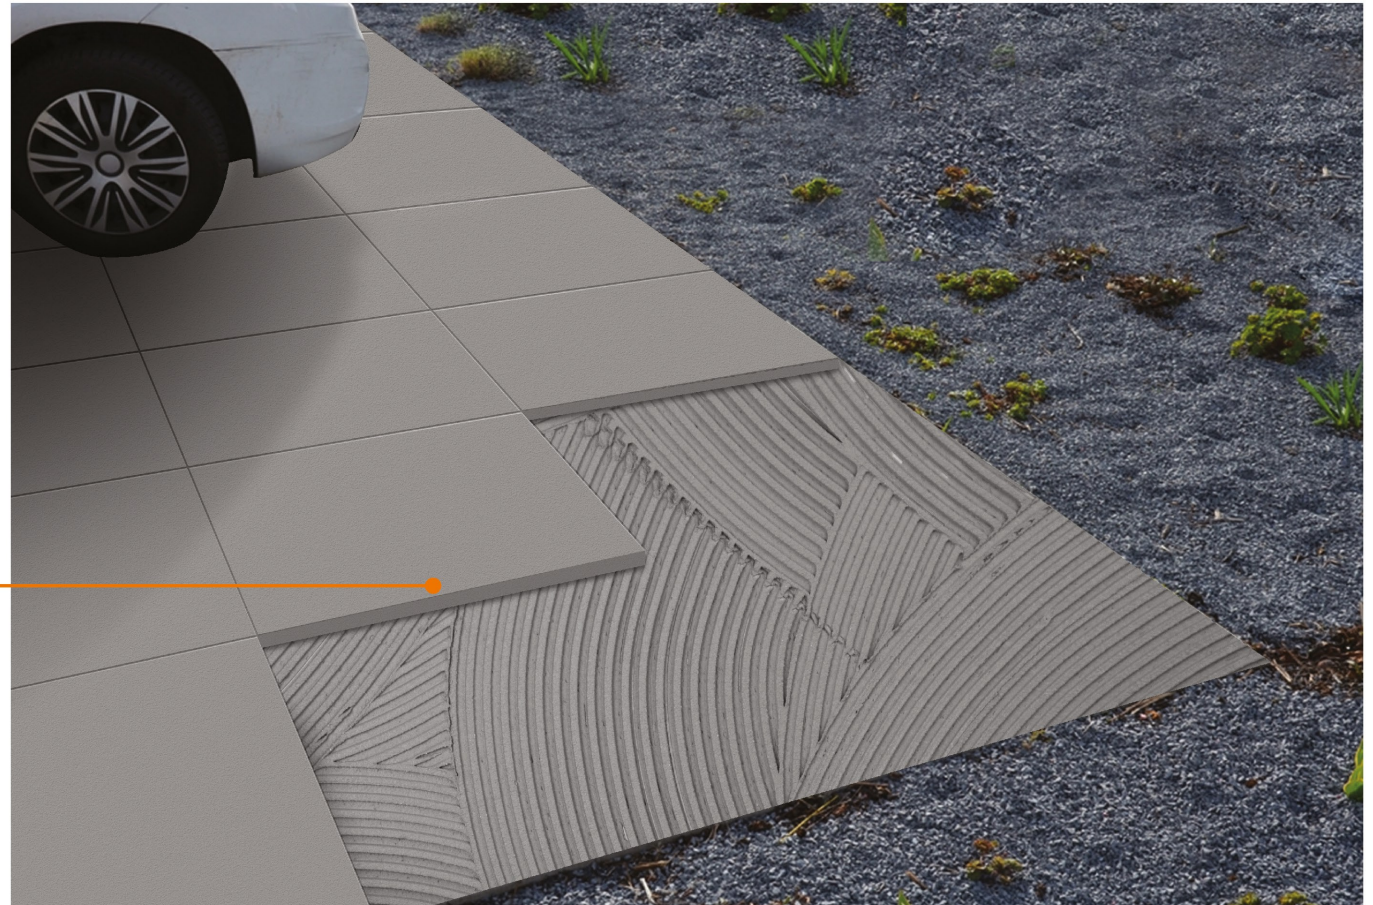

I N T R O D U C I N G

**MAX
STONE**
FULLBODY

15mm
600x600mm

The best technical performance of any product, 15mm complete body tiles are suitable for outdoor settings and have no chance of breaking. It allows for solutions that offer a seamless transition between indoor and outdoor areas. It's frost and thermal shock resistant, has excellent anti-slip properties, keeps its texture and colour over time, and is simple to clean. The ideal combination of aesthetic quality and high technological performance, ensuring infinite durability.

The lower weight of the individual tile is a logistical advantage for transportation and handling at the building site, and a practical advantage in special contexts, such as laying over existing surfaces, the shipping industry, and the field of furnishing.

HEAVY TRAFFIC
FLOOR
INSTALLATION

**MAX
STONE**
FULLBODY

DURABLE CHARACTER

GRAVEL / SAND

Installation with thin joints or joints without grass is recommended for larger areas.

GRASS

These dry-installation systems are very common in outdoor areas. Whether the tiles are to be laid on grass.

RAISED FLOORING

This method is a unique, simple, and attractive approach to close gaps around elevated floors.

SCREED

Screed is a coating of cement and sand applied to a concrete substrate and used to lay various types of flooring.