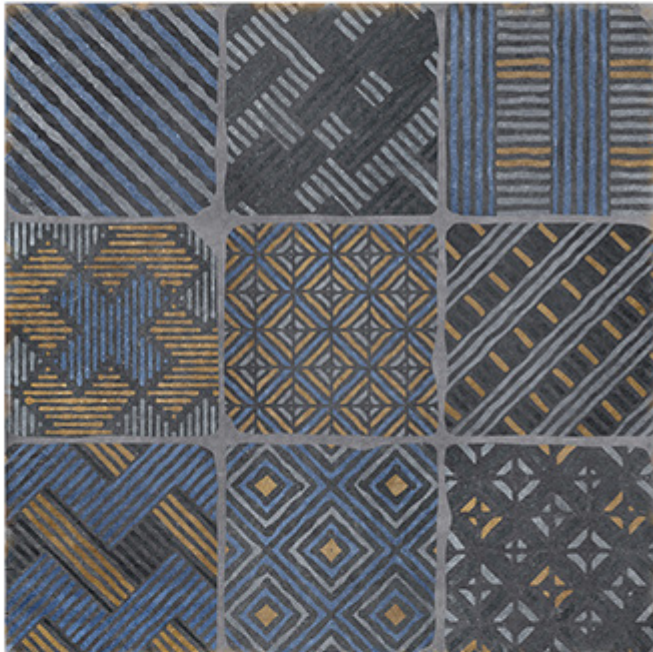

600x  
600mm | Series  
Matt  
WATERPROOF

➤ 1002

600x  
600mm | Series  
Matt  
WATERPROOF

600X  
600mm | Series  
Matt  
WATERPROOF

➤ 1004

600x600mm | Series  
Matt  
**WATERPROOF**

600x600mm | Series  
Matt  
WATERPROOF