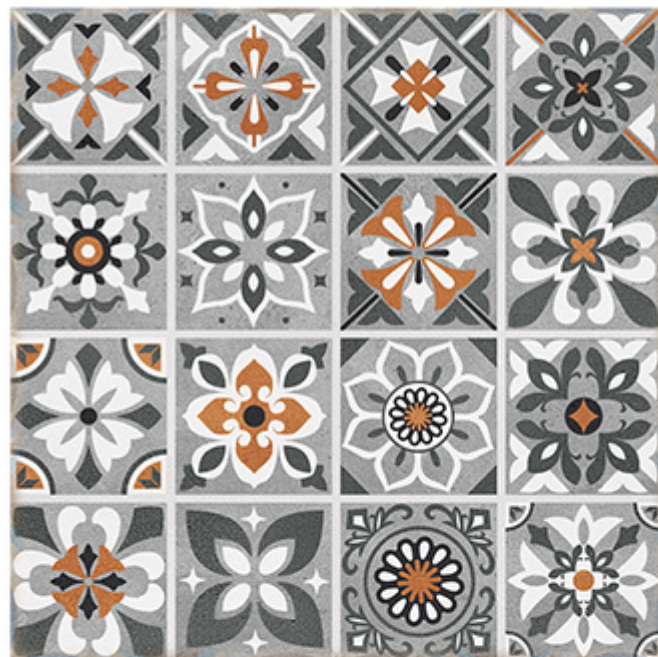

600x600mm | Series  
Matt  
WATERPROOF

➤ 1008

600x  
600mm | Series  
Matt  
WATERPROOF

600X  
600mm | Series  
Matt  
WATERPROOF

➤ 1009

600X  
600mm | Series  
Matt  
**WATERPROOF**

600X  
600mm | Series  
Matt  
WATERPROOF