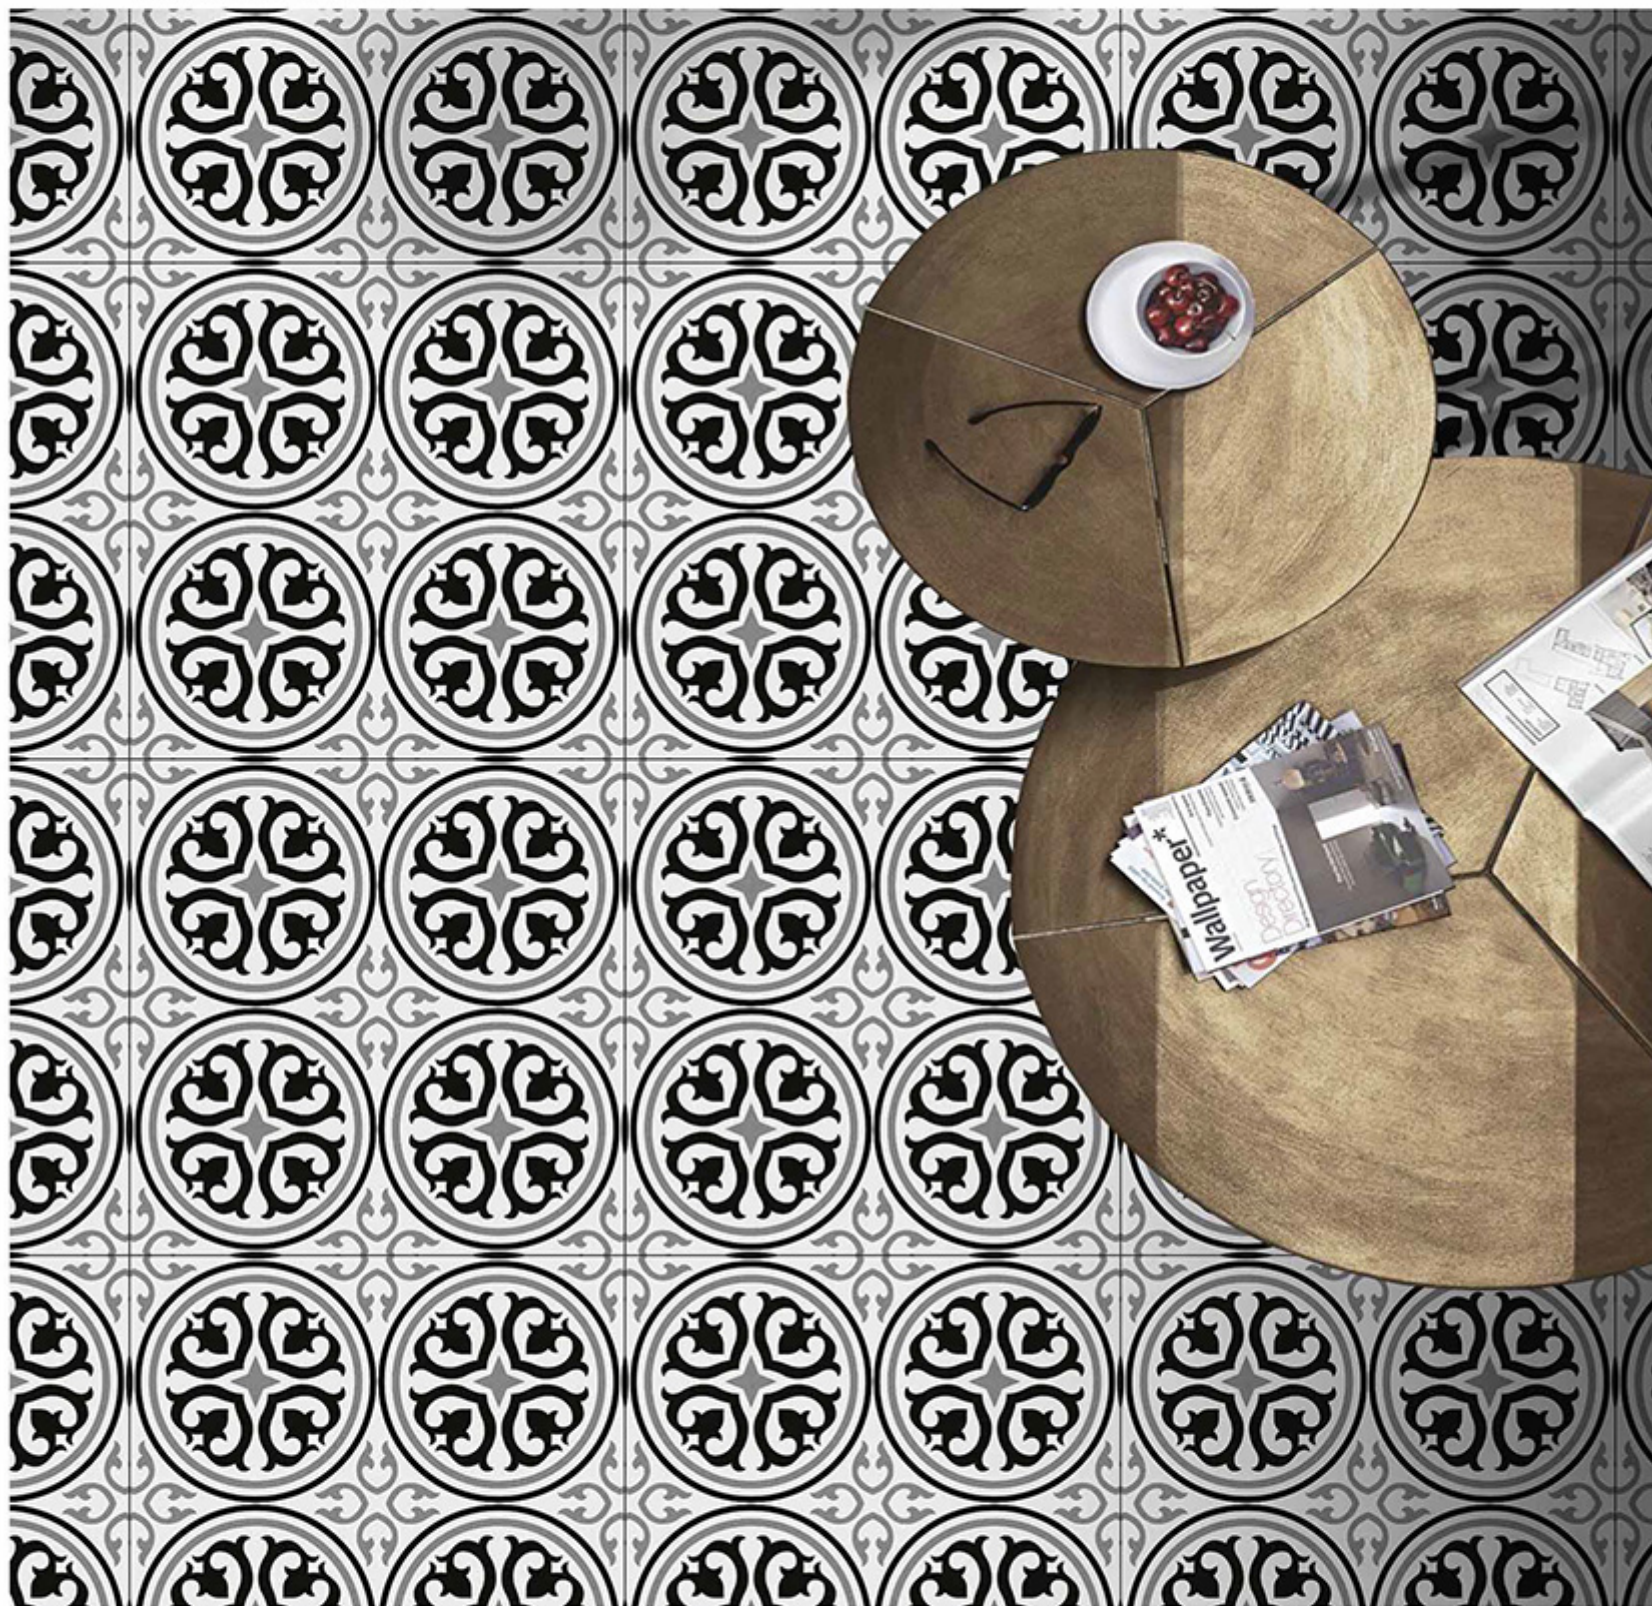

600X  
600mm | Series  
Matt  
WATERPROOF

➤ 1044

600x  
600mm | Series  
Matt  
WATERPROOF

600X  
600mm | Series  
Matt  
WATERPROOF

➤ 1045

600X  
600mm | Series  
Matt  
WATERPROOF

600x  
600mm | Series  
Matt  
WATERPROOF