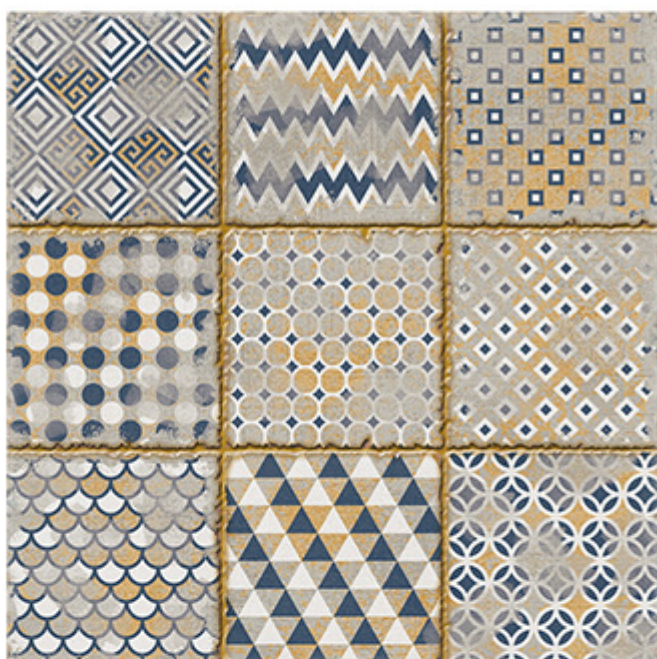

➤ 1010

600x600mm | Series  
Matt  
WATERPROOF

600x  
600mm | Series  
Matt  
WATERPROOF

600x  
600mm | Series  
Matt  
WATERPROOF

➤ 1013

600x  
600mm | Series  
Matt  
WATERPROOF

600X  
600mm | Series  
Matt  
WATERPROOF

➤ 1016

600x  
600mm | Series  
Matt  
WATERPROOF

600x600mm | Series  
Matt  
WATERPROOF

➤ 1017

600x  
600mm | Series  
Matt  
WATERPROOF

600X  
600mm | Series  
Matt  
WATERPROOF

➤ 1020

600x  
600mm | Series  
Matt  
WATERPROOF