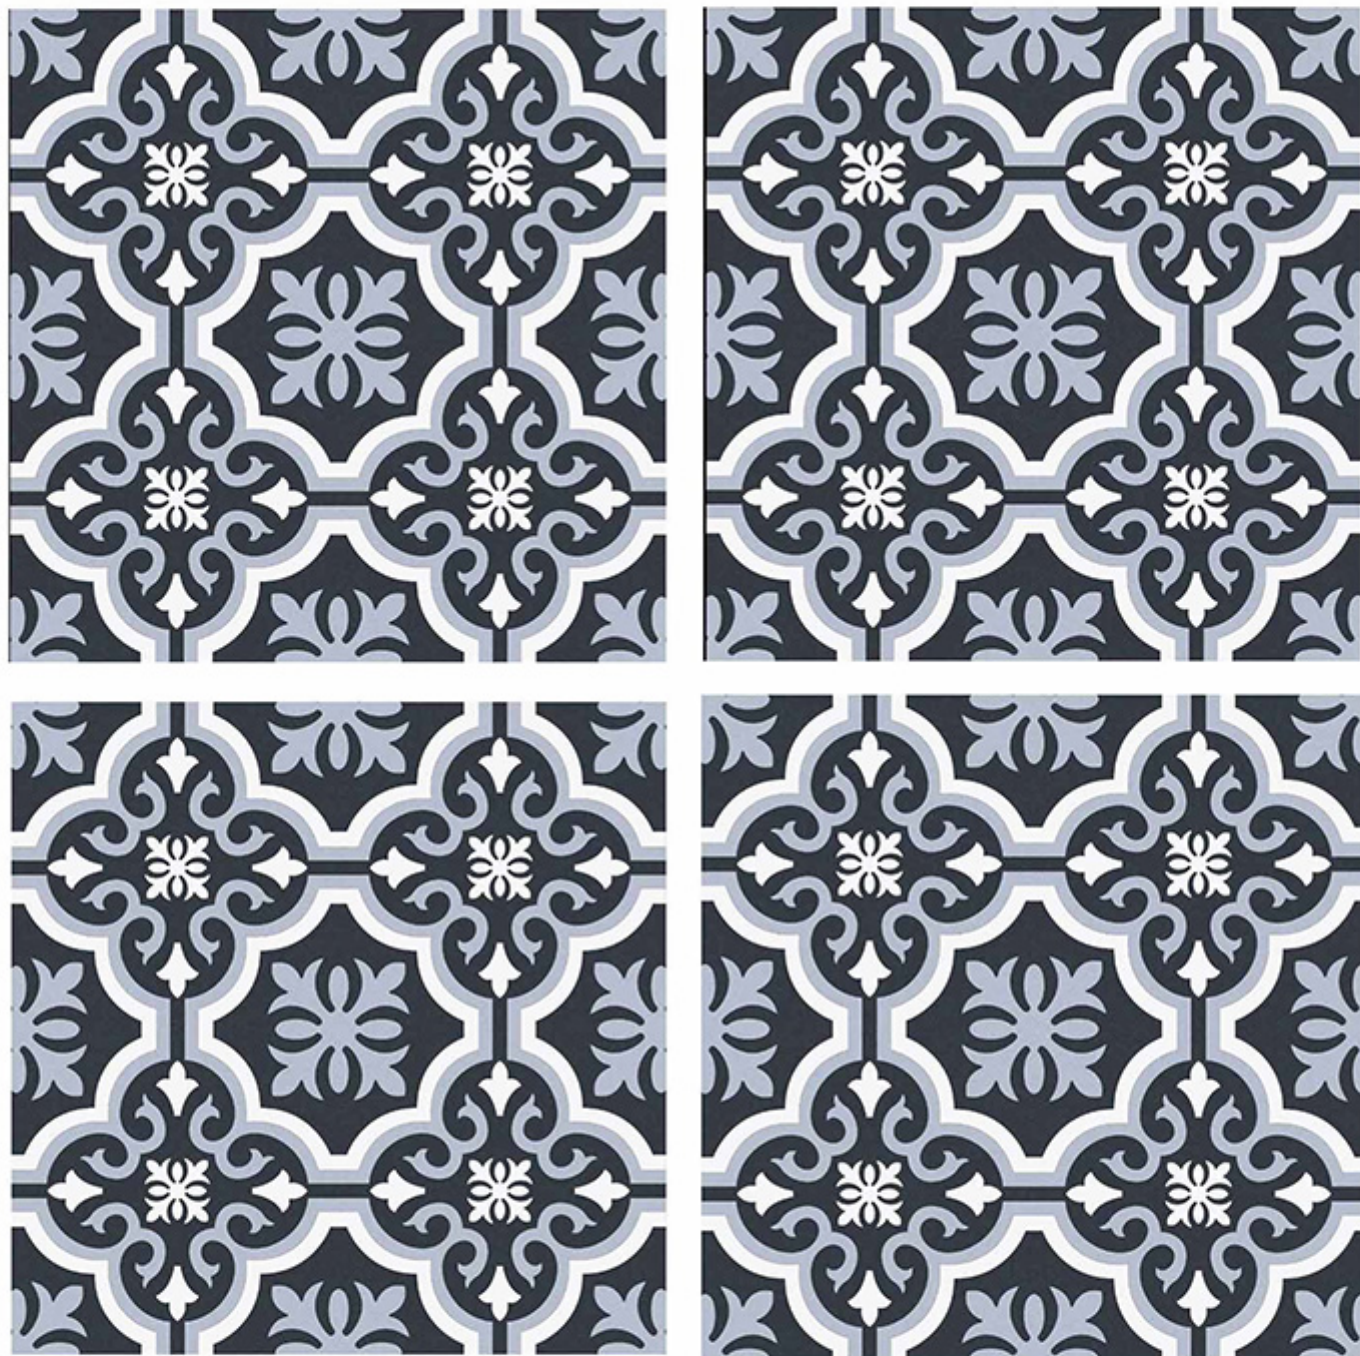

600x600mm | Series  
600mm | Matt  
WATERPROOF

➤ 1049

600x  
600mm | Series  
Matt  
WATERPROOF

600X  
600mm | Series  
Matt  
WATERPROOF

➤ 1050

600X  
600mm | Series  
Matt  
**WATERPROOF**

600X  
600mm | Series  
Matt  
WATERPROOF