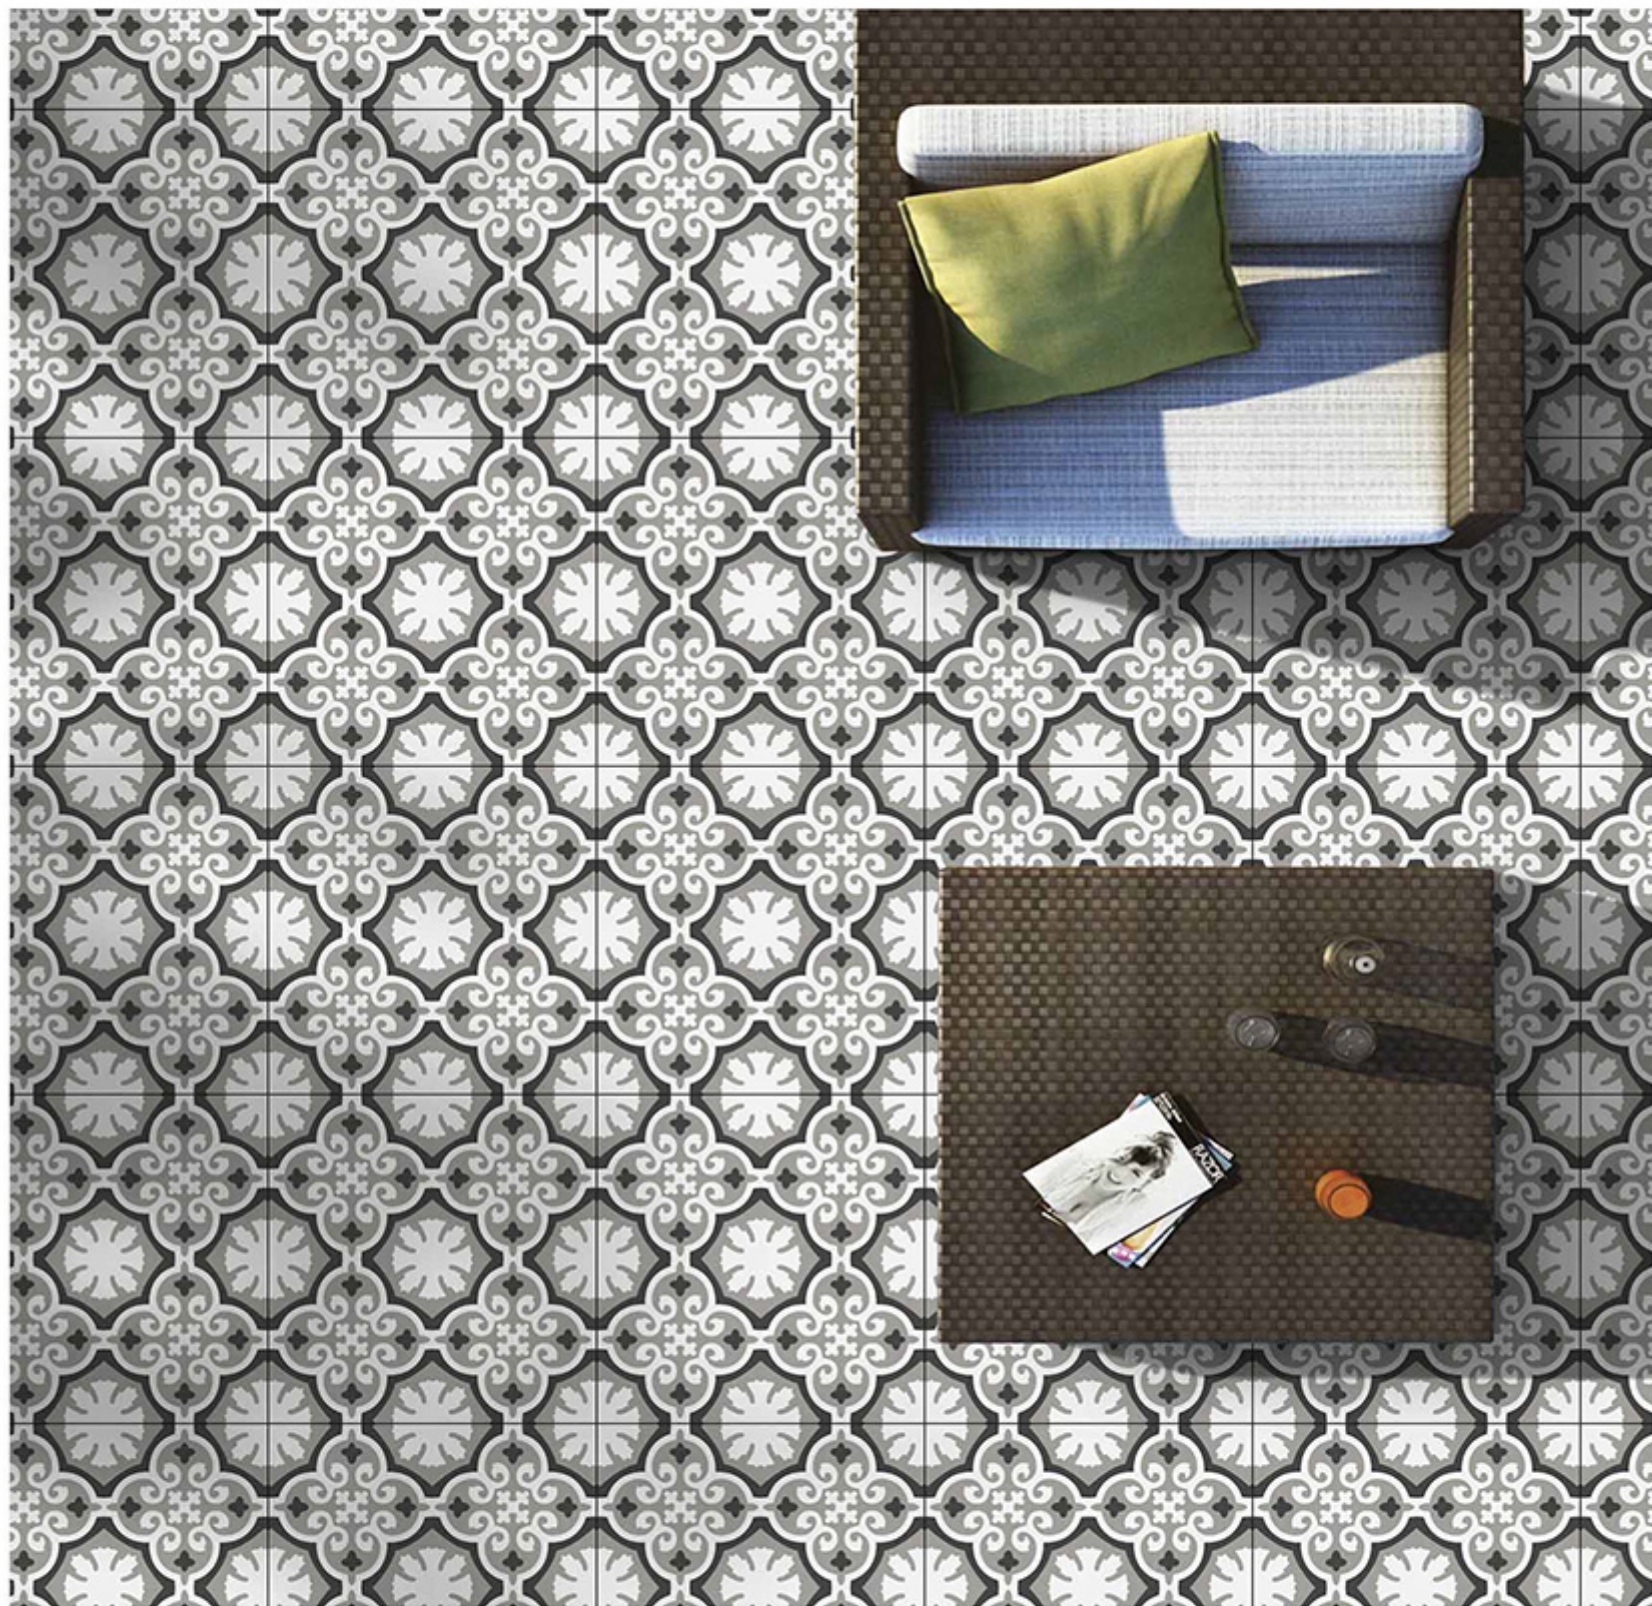

600x
600mm | Series
Matt
WATERPROOF