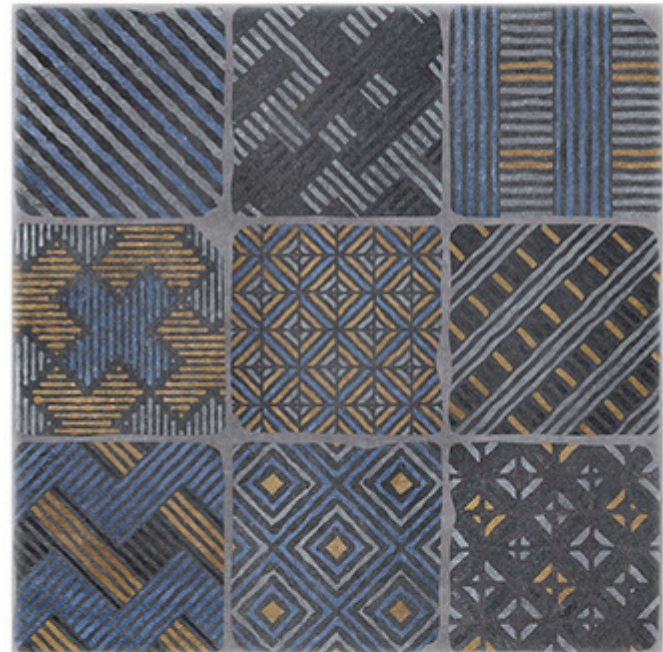

600x  
600mm | Series  
Matt  
WATERPROOF

➤ 1002

600x  
600mm | Series  
Matt  
WATERPROOF

600X  
600mm | Series  
Matt  
WATERPROOF

➤ 1004

600x600mm | Series  
Matt  
**WATERPROOF**

600x600mm | Series  
Matt  
WATERPROOF