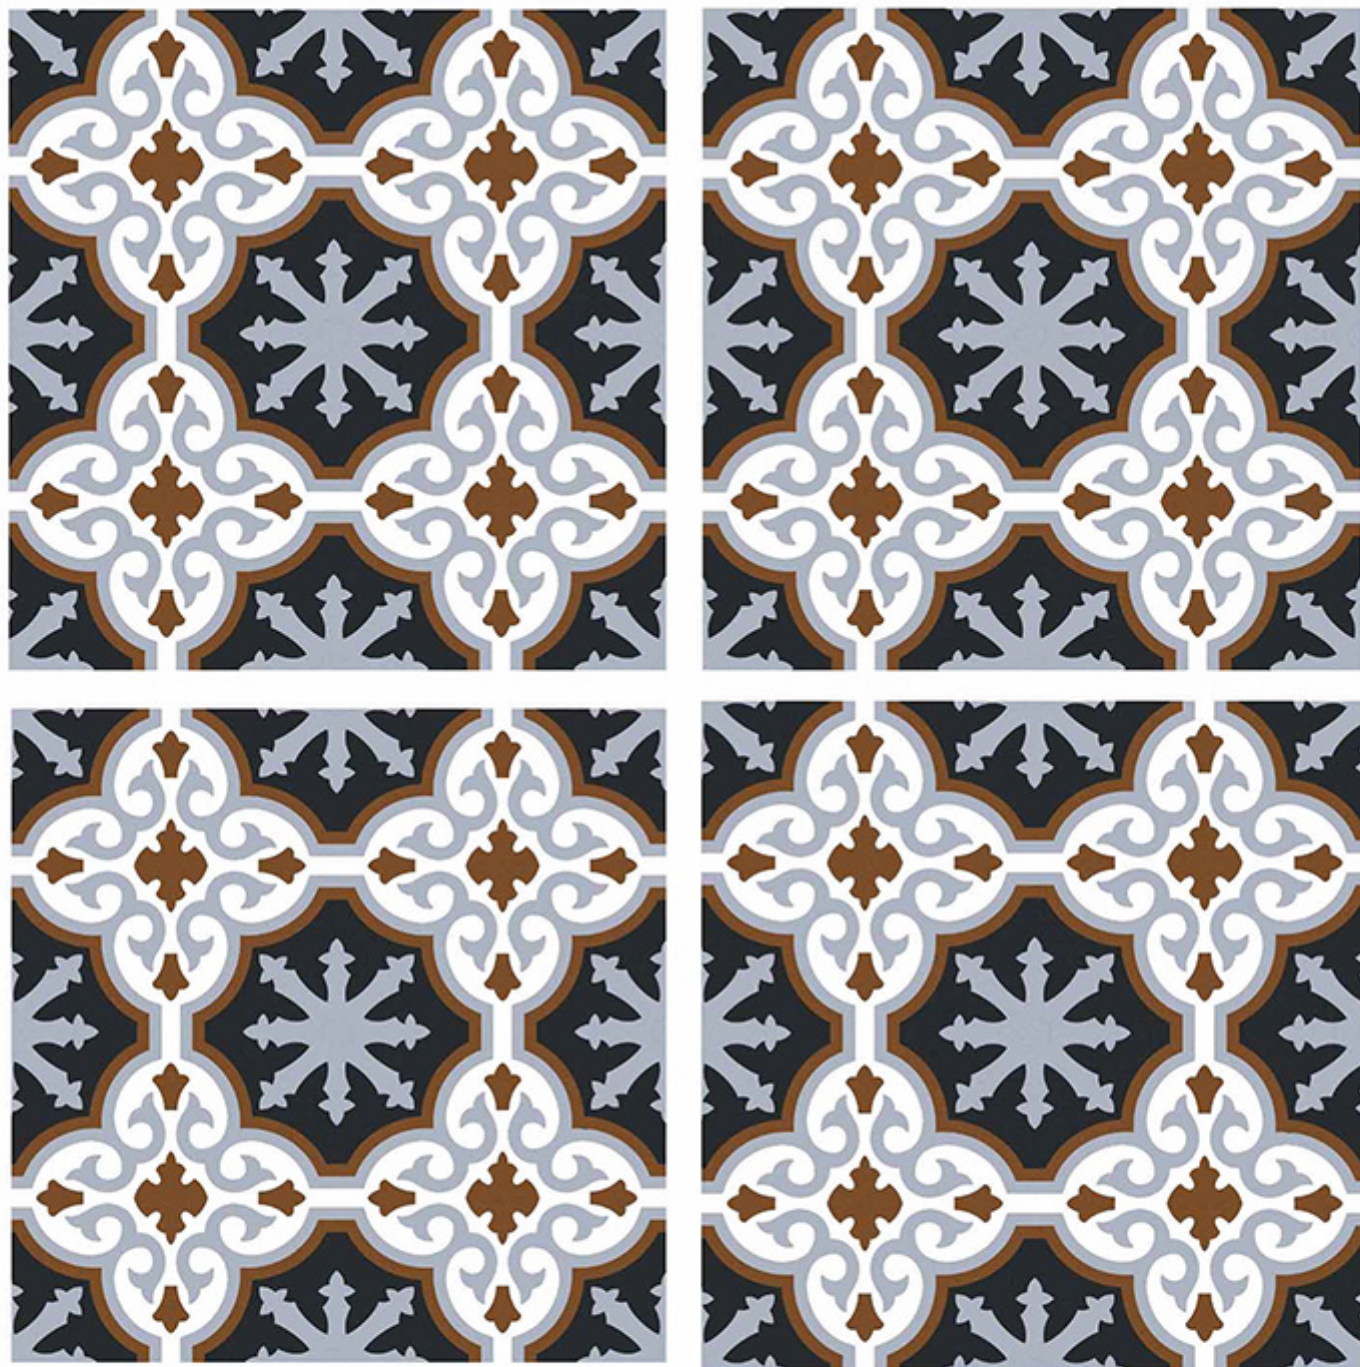

600X
600mm | Series
Matt
WATERPROOF

➤ 1042