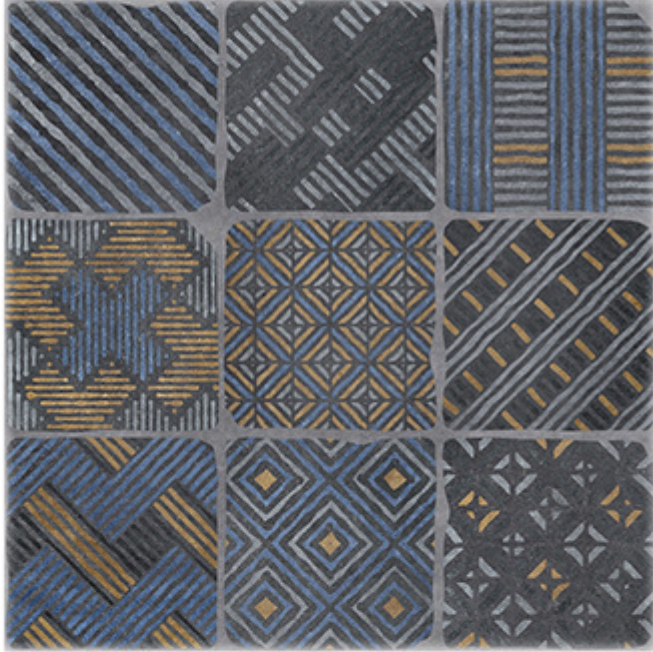

600x  
600mm | Series  
Matt  
WATERPROOF

➤ 1002

600x  
600mm | Series  
Matt  
WATERPROOF

600X  
600mm | Series  
Matt  
WATERPROOF

➤ 1004

600x600mm | Series  
Matt  
**WATERPROOF**

600x600mm | Series  
Matt  
WATERPROOF