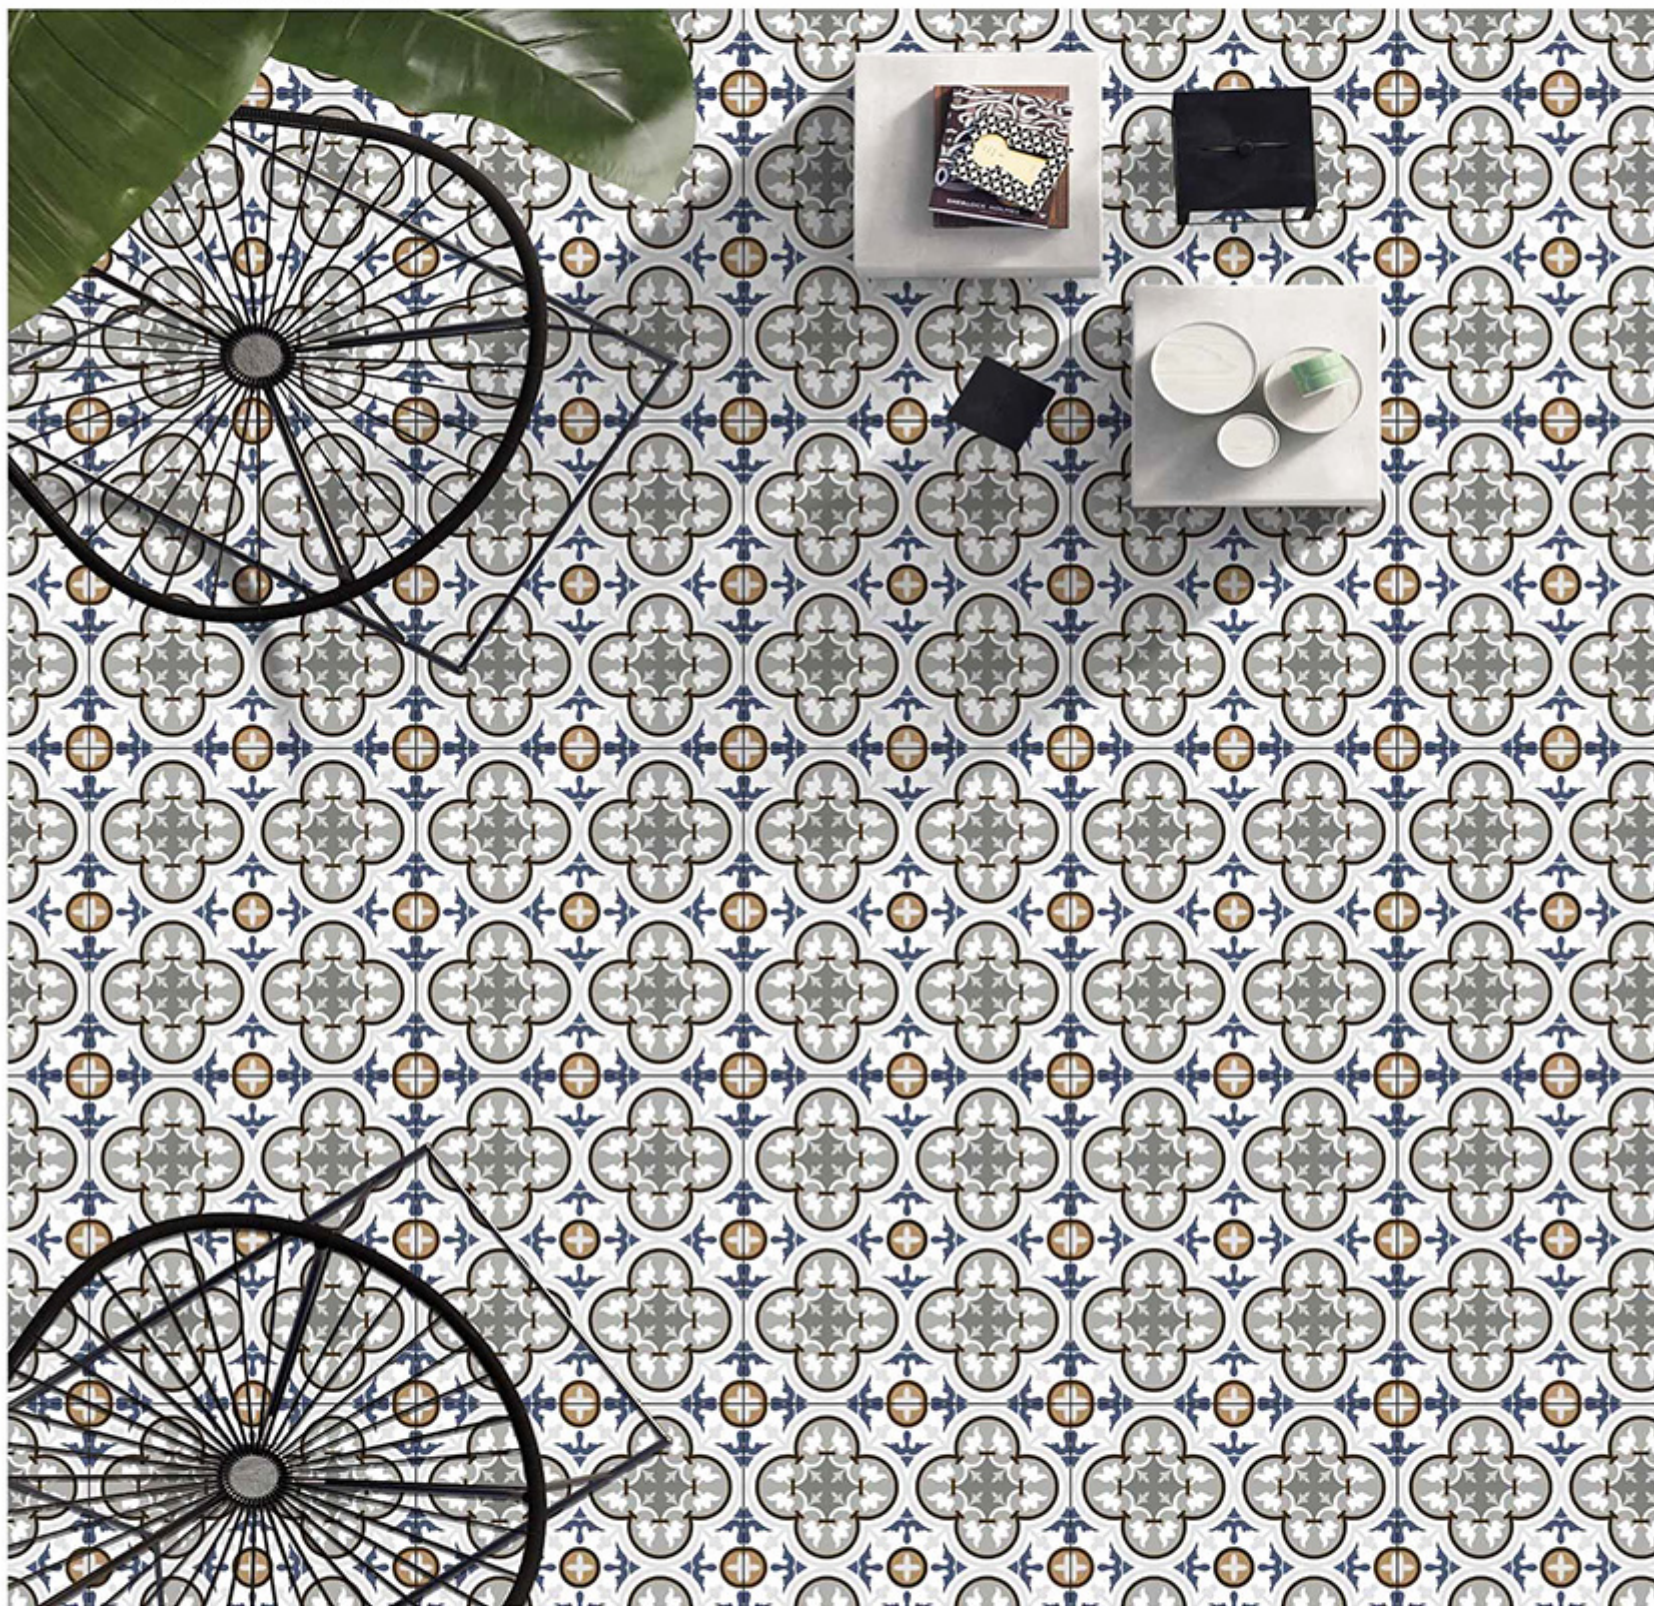

600x600mm | Series
Matt
WATERPROOF