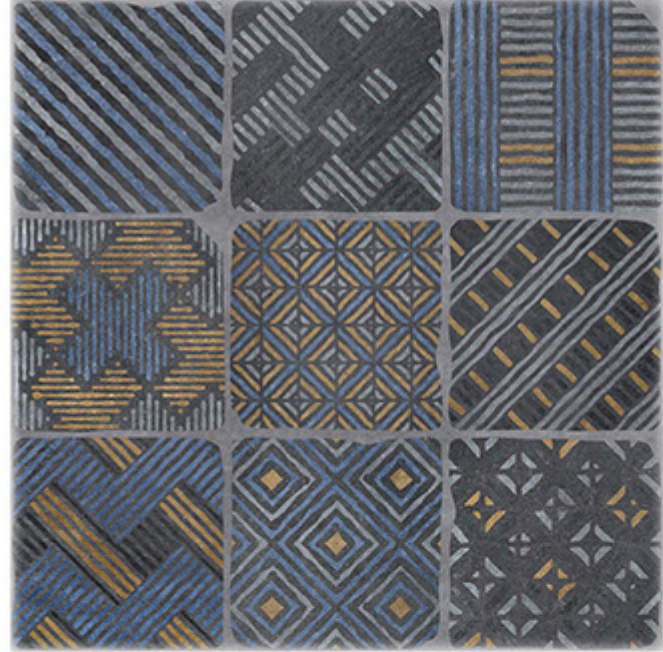

600x  
600mm | Series  
Matt  
WATERPROOF

➤ 1002

600x  
600mm | Series  
Matt  
WATERPROOF

600X  
600mm | Series  
Matt  
WATERPROOF

➤ 1004

600x600mm | Series  
Matt  
**WATERPROOF**

600x600mm | Series  
Matt  
WATERPROOF