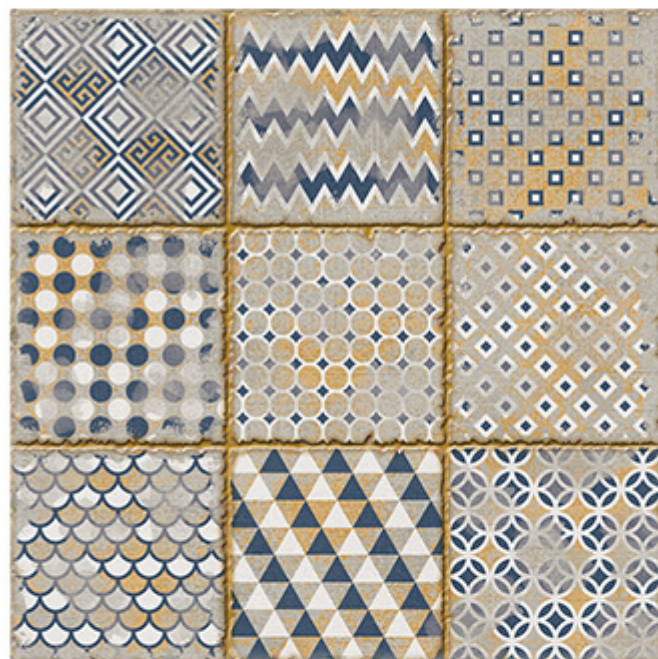

➤ 1010

600x600mm | Series  
Matt  
WATERPROOF

600x  
600mm | Series  
Matt  
WATERPROOF

600x  
600mm | Series  
Matt  
WATERPROOF

➤ 1013

600x  
600mm | Series  
Matt  
WATERPROOF

600X  
600mm | Series  
Matt  
WATERPROOF

➤ 1016

600x  
600mm | Series  
Matt  
WATERPROOF

600x600mm | Series  
Matt  
WATERPROOF

➤ 1017

600x  
600mm | Series  
Matt  
WATERPROOF

600X  
600mm | Series  
Matt  
WATERPROOF

➤ 1020

600x  
600mm | Series  
Matt  
WATERPROOF