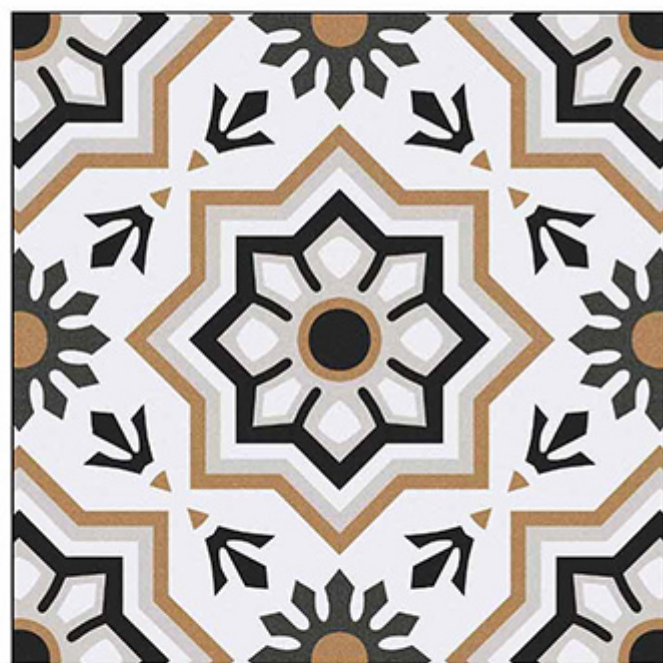

600X
600mm | Series
Matt
WATERPROOF

➤ 1052